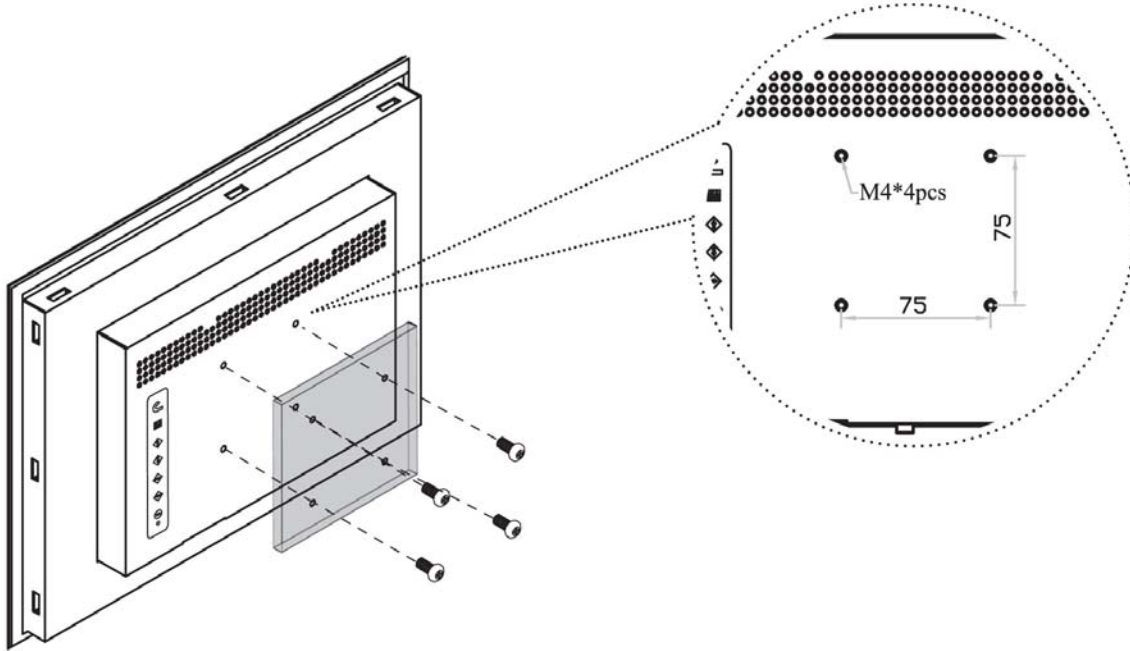

Mounting bracket B

3

x 12 pcs

Mounting bracket B

4

x 12 pcs

M4*50mm screw

iNHAP-1500 Mounting Method

75mm VESA standard

UNIT : mm

1mm = 0.03937 inch

Remarks

- Hardware and M4*4 pcs for VESA mounting is not provided