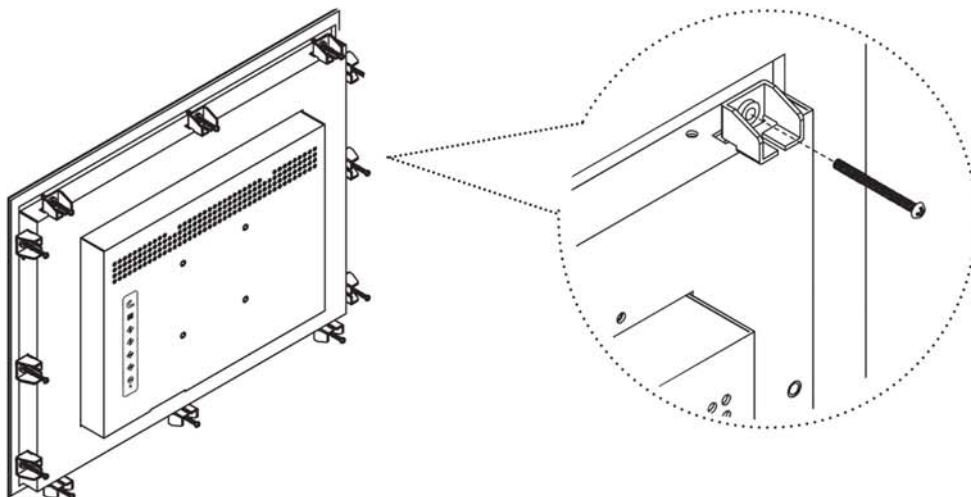

Mounting bracket B

3

x 12 pcs

Mounting bracket B

4

x 12 pcs

M4*50mm screw

iNHAP-1500 Mounting Method

75mm VESA standard

UNIT : mm

1mm = 0.03937 inch

Remarks

- Hardware and M4*4 pcs for VESA mounting is not provided