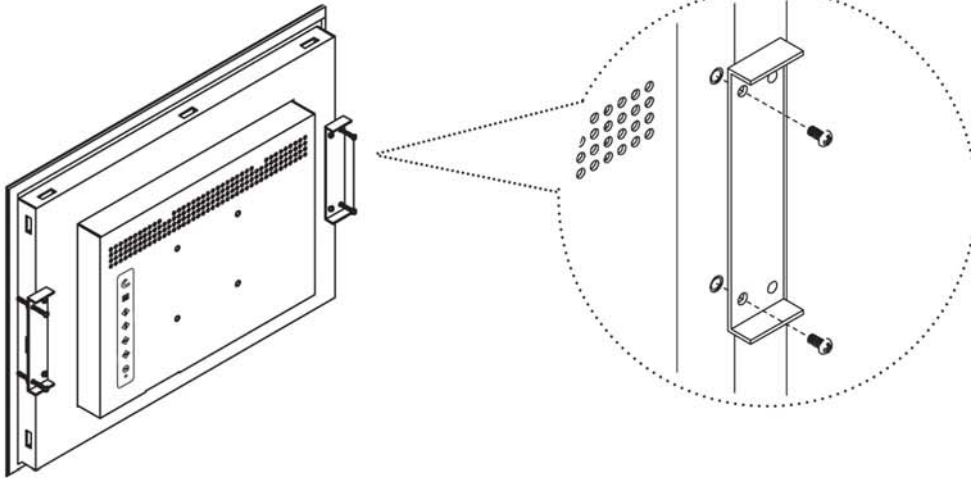

iNHAP-1500 Mounting Method

Mounting bracket A

1

x 2 pcs

Mounting bracket A

2

x 4 pcs

M4*6mm screw

Mounting bracket B

3

x 12 pcs

Mounting bracket B

4

x 12 pcs

M4*50mm screw

iNHAP-1500 Mounting Method

75mm VESA standard

UNIT : mm

1mm = 0.03937 inch

Remarks

- Hardware and M4*4 pcs for VESA mounting is not provided