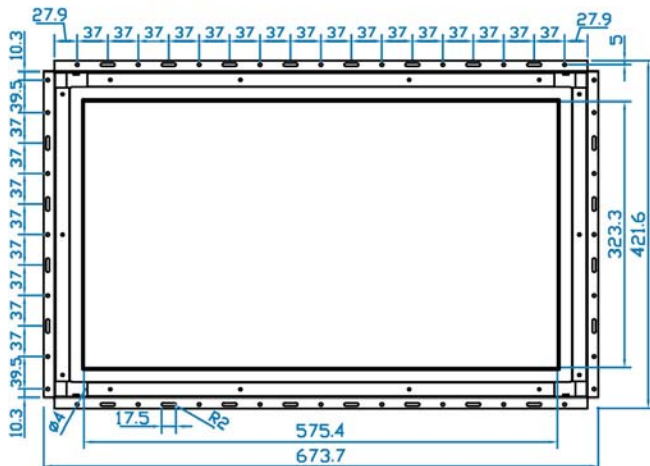

Mechanical Drawing

Diagrams (mm)

Front View

Side View

Rear View

i-Tech Company LLC

TOLL FREE: (888) 483-2418 • EMAIL: info@itechlcd.com • WEB: www.iTechLCD.com