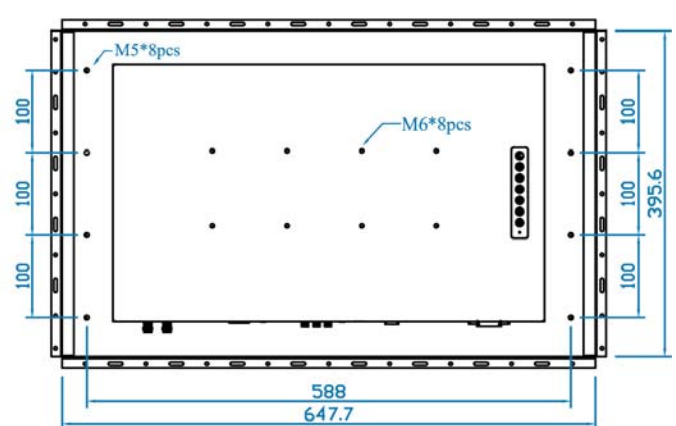

Mechanical Drawing

Diagrams (mm)

Front View

Side View

Rear View

i-Tech Company LLC

TOLL FREE: (888) 483-2418 • EMAIL: info@itechlcd.com • WEB: www.iTechLCD.com