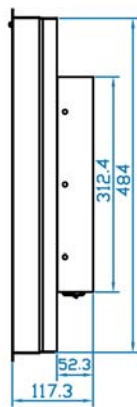

Specifications:

LCD Panel	
Manufacturer :	Samsung
Size (diagonal) :	32" Widescreen TFT
Max resolution :	1366 x 768
Brightness (cd/m2) :	450
Backlight :	CCFL
Colors :	16.7 M
Contrast ratio (typ) :	5000 : 1
Viewing angle (H/V) :	178° x 178°
Active area (mm) :	698 x 392
MTBF (hrs) :	50,000
Signal input :	HDMI / DVI-D / VGA / S-Video / RCA
Weight	
Net / Gross :	15 kgs (33 lbs) / 21 kgs (46.2 lbs)
Mounting :	
	Wall-mount / VESA mount

Environmental	
Operating :	0 to 50°C Degree
Storage :	-5 to 60°C Degree
Relative humidity :	5-90%, non-condensing
Shock :	10G acceleration (11 ms duration)
Vibration :	5-500Hz 1G RMS random vibration
Casing Color :	Dark grey rear case (RAL 7037)
Regulatory :	FCC, CE
Power	
Input :	Auto-sensing 100 to 240VAC, 50 / 60Hz
Consumption :	Max. 200 Watt, Standby 20 Watt
Dimensions	
Product :	836 x 117.3 x 510 mm / 32.9 x 4.6 x 20.1 inch
Packing :	980 x 270 x 650 mm / 38.6 x 10.6 x 25.6 inch

Mechanical Drawing

Diagrams (mm)

Front View

Side View

Rear View