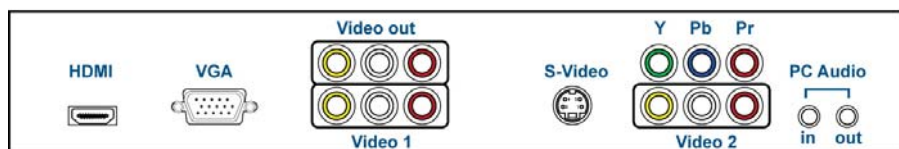

Universal open frame mounting

Open Frame 32" Samsung TFT LCD, 16:9 display, 450 nits, Resolution 1366x768 with VGA + DVI-D + HDMI + BNC + S-Video + audio + remote controller

Model: iOP-3200W

Display Benefits

- 32" widescreen LCD with high resolution 1366 x 768
- Rugged construction against external impact
- Standard with HDMI, DVI-D, VGA, S-Video, RCA, Audio & remote controller

Options

- TV - Analog

Basic I/O

Specifications:

LCD Panel	
Manufacturer :	Samsung
Size (diagonal) :	32" Widescreen TFT
Max resolution :	1366 x 768
Brightness (cd/m2) :	450
Backlight :	CCFL
Colors :	16.7 M
Contrast ratio (typ) :	5000 : 1
Viewing angle (H/V) :	178° x 178°
Active area (mm) :	698 x 392
MTBF (hrs) :	50,000
Signal input :	HDMI / DVI-D / VGA / S-Video / RCA
Weight	
Net / Gross :	15 kgs (33 lbs) / 21 kgs (46.2 lbs)
Mounting :	
	Wall-mount / VESA mount

Environmental	
Operating :	0 to 50°C Degree
Storage :	-5 to 60°C Degree
Relative humidity :	5-90%, non-condensing
Shock :	10G acceleration (11 ms duration)
Vibration :	5-500Hz 1G RMS random vibration
Casing Color :	Dark grey rear case (RAL 7037)
Regulatory :	FCC, CE
Power	
Input :	Auto-sensing 100 to 240VAC, 50 / 60Hz
Consumption :	Max. 200 Watt, Standby 20 Watt
Dimensions	
Product :	836 x 117.3 x 510 mm / 32.9 x 4.6 x 20.1 inch
Packing :	980 x 270 x 650 mm / 38.6 x 10.6 x 25.6 inch