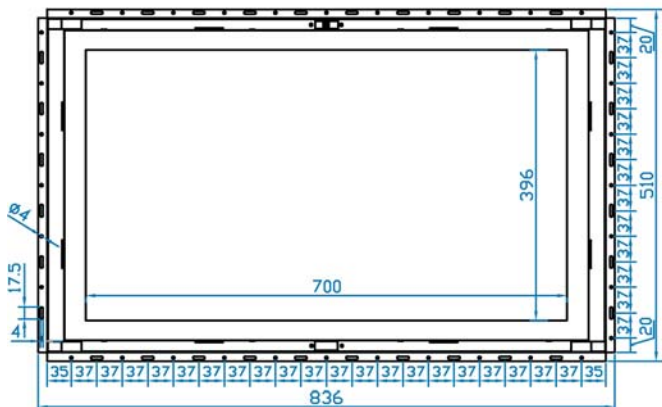

Specifications:

LCD Panel	
Manufacturer :	Samsung
Size (diagonal) :	32" Widescreen TFT
Max resolution :	1366 x 768
Brightness (cd/m2) :	450
Backlight :	CCFL
Colors :	16.7 M
Contrast ratio (typ) :	5000 : 1
Viewing angle (H/V) :	178° x 178°
Active area (mm) :	698 x 392
MTBF (hrs) :	50,000
Signal input :	HDMI / DVI-D / VGA / S-Video / RCA
Weight	
Net / Gross :	15 kgs (33 lbs) / 21 kgs (46.2 lbs)
Mounting :	
	Wall-mount / VESA mount

Environmental	
Operating :	0 to 50°C Degree
Storage :	-5 to 60°C Degree
Relative humidity :	5-90%, non-condensing
Shock :	10G acceleration (11 ms duration)
Vibration :	5-500Hz 1G RMS random vibration
Casing Color :	Dark grey rear case (RAL 7037)
Regulatory :	FCC, CE
Power	
Input :	Auto-sensing 100 to 240VAC, 50 / 60Hz
Consumption :	Max. 200 Watt, Standby 20 Watt
Dimensions	
Product :	836 x 117.3 x 510 mm / 32.9 x 4.6 x 20.1 inch
Packing :	980 x 270 x 650 mm / 38.6 x 10.6 x 25.6 inch

Mechanical Drawing

Diagrams (mm)

Front View

Side View

Rear View