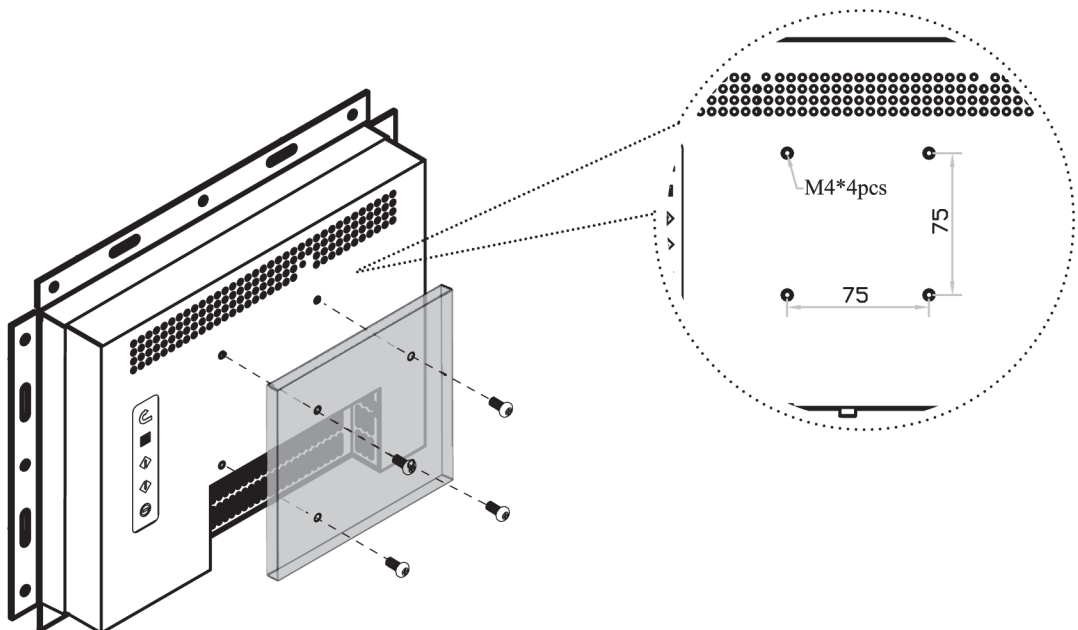

iOP-600 Mounting Method

UNIT : mm
1mm = 0.03937 inch

Universal open frame mounting

Remarks

- Hardware for fixing the LCD display is not provided

75mm VESA standard

Remarks

- Hardware and M4*4 pcs for VESA mounting is not provided