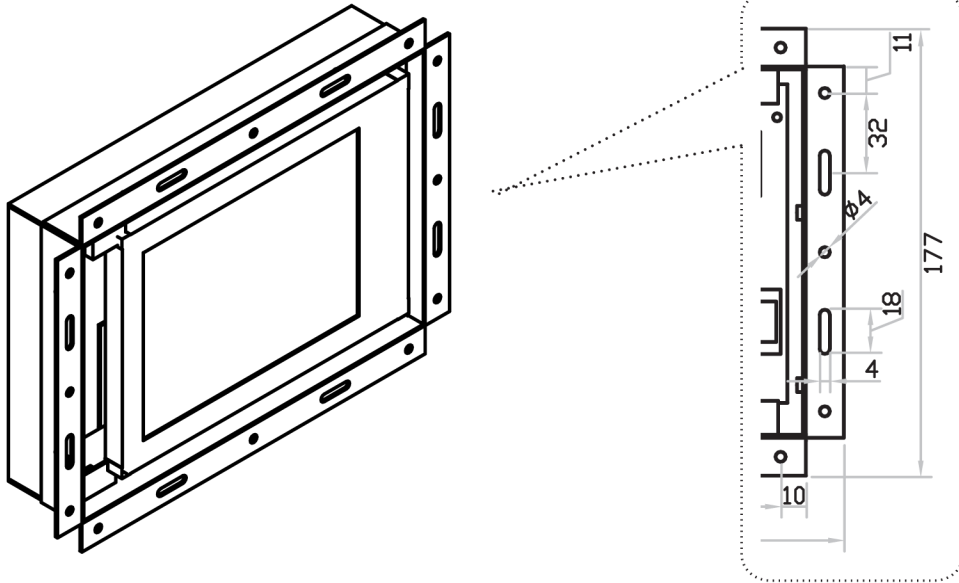

iOP-600 Mounting Method

UNIT : mm
1mm = 0.03937 inch

Universal open frame mounting

Remarks

- Hardware for fixing the LCD display is not provided

75mm VESA standard

Remarks

- Hardware and M4*4 pcs for VESA mounting is not provided