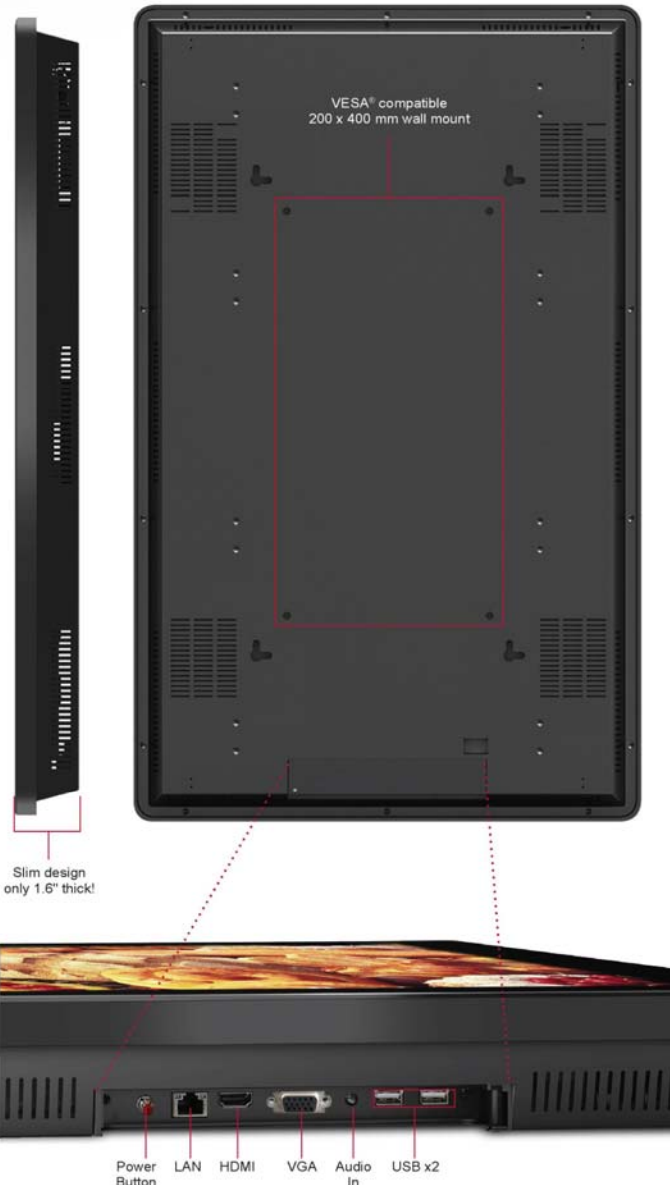

SPECIFICATIONS		
PANEL	Type	32" (31.5" viewable) color TFT active matrix LCD w/ WLED backlight
	Display Area	27.5" horizontal x 15.4" vertical; 31.5" diagonal
	Optimum Resolution	1366x768, 600mm dot pitch
	Brightness	320 cd/m2 (typ)
	Contrast Ratio	4000:1 (typ)
	Viewing Angles	178° horizontal, 178° vertical
	Response Time	8ms
	Backlight	White-light LED
	Backlight Life	50,000 hrs. (typ)
	Aspect Ratio	16:9
Panel Surface	Anti-glare, hard coating (3H)	
INPUT SIGNAL	TV/Video Comp.	480i, 480p, 720p, 1080i, 1080p
CONNECTOR	Analog	15-pin mini D-sub (VGA)
	Digital	HDMI (x1)
	Audio In	3.5mm mini jack
	USB	Type B (x2)
	LAN	RJ45
	Power	3-pin plug
AUDIO OUTPUT	Speakers	Internal 5-watt (x2)
POWER	Voltage	AC 100-240V (universal), 50-60Hz
	Consumption	100W (typ)
CONTROLS (OSD)	System Settings	Language, Clock Display, Scrolling Text, USB Port, Return To Factory Settings
	Playback Control	Storage Priority, Playback Mode, Play Time
	Date and Time	Year, Month, Day, Hour, Minute, Update Date & Time
	On/Off Timer	Timer Mode, Daily, Sunday~Saturday
	Local ID	ID, Save
	Screen Mode	Vertical, Horizontal, Save and Reboot
	File Management	Information, Format
	Source	HDMI, VGA, Internal Storage
	Image	Brightness, Contrast, Saturation, Color Temp
	PC Setting	Auto Adjust, H Position, V Position, Phase, Clock
OPERATING CONDITIONS	Temperature	32-122°F (0-50°C)
	Humidity	20-90% (non-condensing)
DIMENSIONS (W x H x D)	Physical	31.9 x 19.7 x 1.6 in. / 810.3 x 500.4 x 40.6 mm
	Packaging	37.8 x 24.4 x 5.5 in. / 960 x 620 x 140 mm
WEIGHT	Net	33.1 lb. / 15.0 kg
	Gross	39.7 lb. / 18.0 kg
WALL MOUNT	VESA	200mm x 400mm
REGULATIONS		FCC, RoHS Green BOM List & RoHS DoC
RECYCLE/DISP OSAL		Please dispose of in accordance with local, state or federal laws.