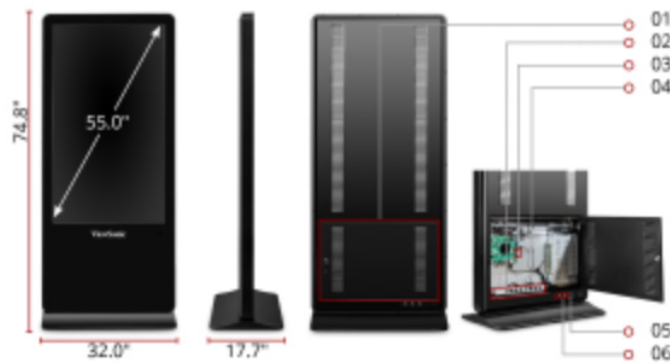

# All-in-One ePoster Digital Kiosk

55 Interactive All-in-One ePoster Digital Kiosk, Full HD 1080p resolution, 176 /176 wide-angle viewing, 400-nit brightness, 4,000:1 contrast ratio, And dual 10W stereo speakers+ Wheel Kit with Brakes x 4

(Model: VSK5500TSV2)

The VSK5500TSV2 is a 10-point interactive 55" all-in-one free-standing digital ePoster kiosk with a sleek, slim design. Great for grabbing attention in busy, high-traffic areas, the VSK5500TSV2 comes with a scratch-proof tempered glass faceplate for added durability. Featuring Full HD 1080p resolution, 176°/176° wide-angle viewing, 400-nit brightness, 4,000:1 contrast ratio, and dual 10W stereo speakers, the VSK5500TSV2 delivers customized multimedia messaging with vivid clarity. Photo and video files can be played back using the embedded Quad-core media player and 16GB of internal memory, or add your own media player using the convenient media player cradle inside the lockable security door.

## FEATURES:

- Free-Standing Design
- Interactive On-demand Messaging
- Built-in Quad-core Media Player with 16GB Storage
- Internal scheduler
- RS232 IR Pass-through

1. Lockable Rear Door
2. Media Player Cradle
3. VGA In
4. HDMI In (x2)