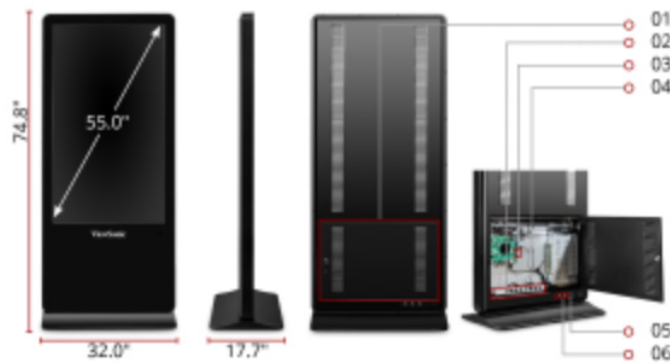

1. Lockable Rear Door
2. Media Player Cradle
3. VGA In
4. HDMI In (x2)

5. LAN
6. USB 3.0 (x2)

55"
DISPLAY

400 cd/m2
BRIGHTNESS

INTEGRATED
MEDIA PLAYER