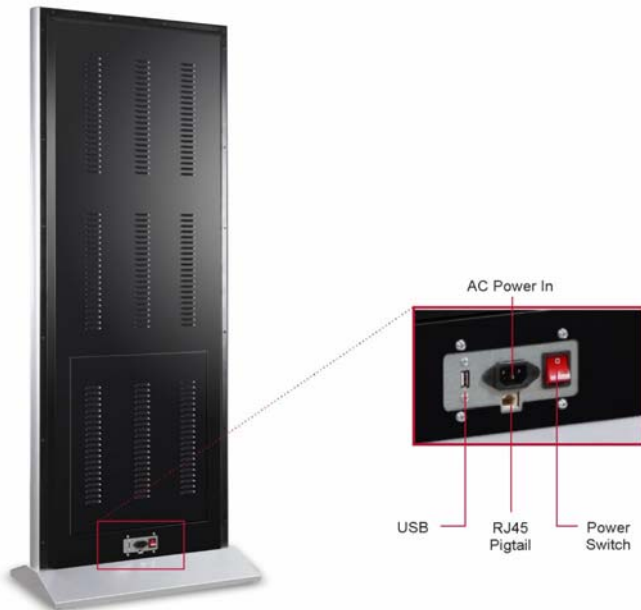

SPECIFICATIONS		
PANEL	Type	42" color TFT active matrix LCD w/ WLED backlight
	Display Area	20.6" horizontal x 36.6" vertical; 42" diagonal
	Optimum Resolution	1920x1080, 600mm dot pitch
	Brightness	350 cd/m2 (typ)
	Contrast Ratio	3000:1 (typ)
	Viewing Angles	178° horizontal, 178° vertical
	Response Time	6.5ms
	Backlight	White-light LED
	Backlight Life	50,000 hrs. (typ)
	Aspect Ratio	16:9
INTERNAL	Storage	4GB
CONNECTOR	File Support	Video: MPEG 1/2/3, H.264, Xvid 1.00-AVI, MP4 Photo: JPEG Audio: WMA, MP3, M4A (AA CC)
	CONNECTOR	Analog: VGA, 15-pin mini D-sub (x1) Digital: HDMI (x1) Audio In: 3.5mm mini jack (x1) USB: Type B (x1) Control: RS-232 LAN: RJ45 pigtail Power: 3-pin plug
AUDIO OUTPUT	Speakers	Internal 2.5-watt (x2)
POWER	Voltage	AC 100-240V (universal), 50-60Hz
	Consumption	180W (typ)
CONTROLS (OSD)	Picture	Picture Mode, Color Temperature, Aspect Ratio, Noise Reduction, Screen
	Audio	Sound Mode, Balance, Auto Volume, Surround Sound, EQ
	Time	Clock, On/Off Time, Time Volume, Display Mode, Display Mirror, User Reset, Software Version, Software Update (USB)
OPERATING CONDITIONS	Option	OSD Language, Subtitle Color, Subtitle BG Color, Subtitle Speed, Play Mode, Photo Time, Picture Slide Show, USB Copy Mode
	Temperature	32-113°F (0-45°C)
	Humidity	10-85% (non-condensing)
DIMENSIONS (W x H x D)	Physical	27.0 x 72.2 x 17.7 in. / 685 x 1835 x 450 mm
	Packaging	76.7 x 32.2 x 21.2 in. / 1950 x 820 x 540 mm
WEIGHT	Net	125 lb. / 57 kg
	Gross	147 lb. / 67 kg
REGULATIONS		FCC
RECYCLE/DISPOSAL		Please dispose of in accordance with local, state or federal laws.