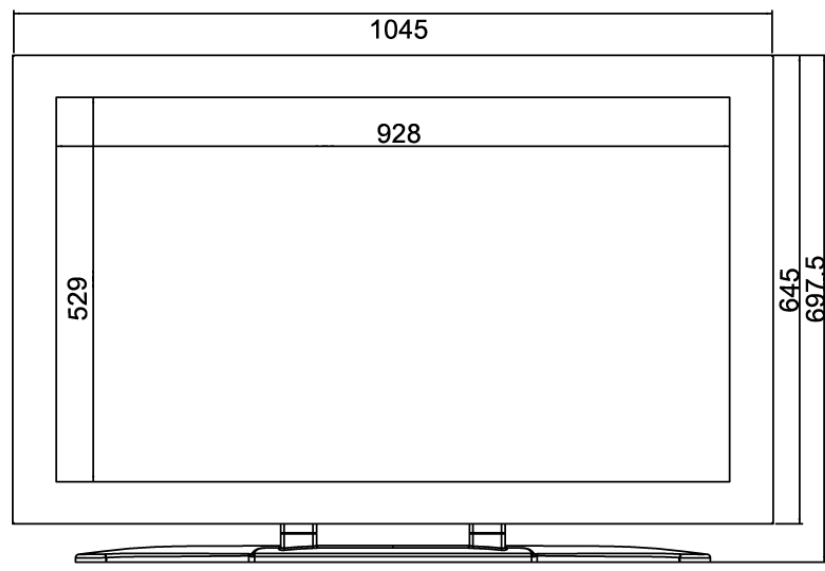

www.i-techcompany.com www.i-techcompany.com www.i-techcompany.com www.i-techcompany.com

Toll Free: 1-888-itech-18 Fax: 1-510-372-2736 E-mail: infor@i-techcompany.com