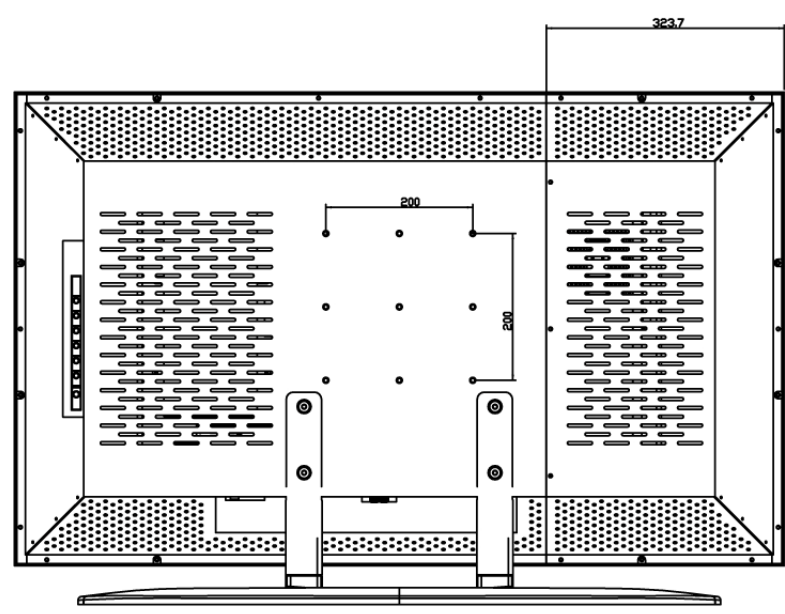

www.i-techcompany.com www.i-techcompany.com www.i-techcompany.com www.i-techcompany.com

Toll Free: 1-888-itech-18 Fax: 1-510-372-2736 E-mail: infor@i-techcompany.com