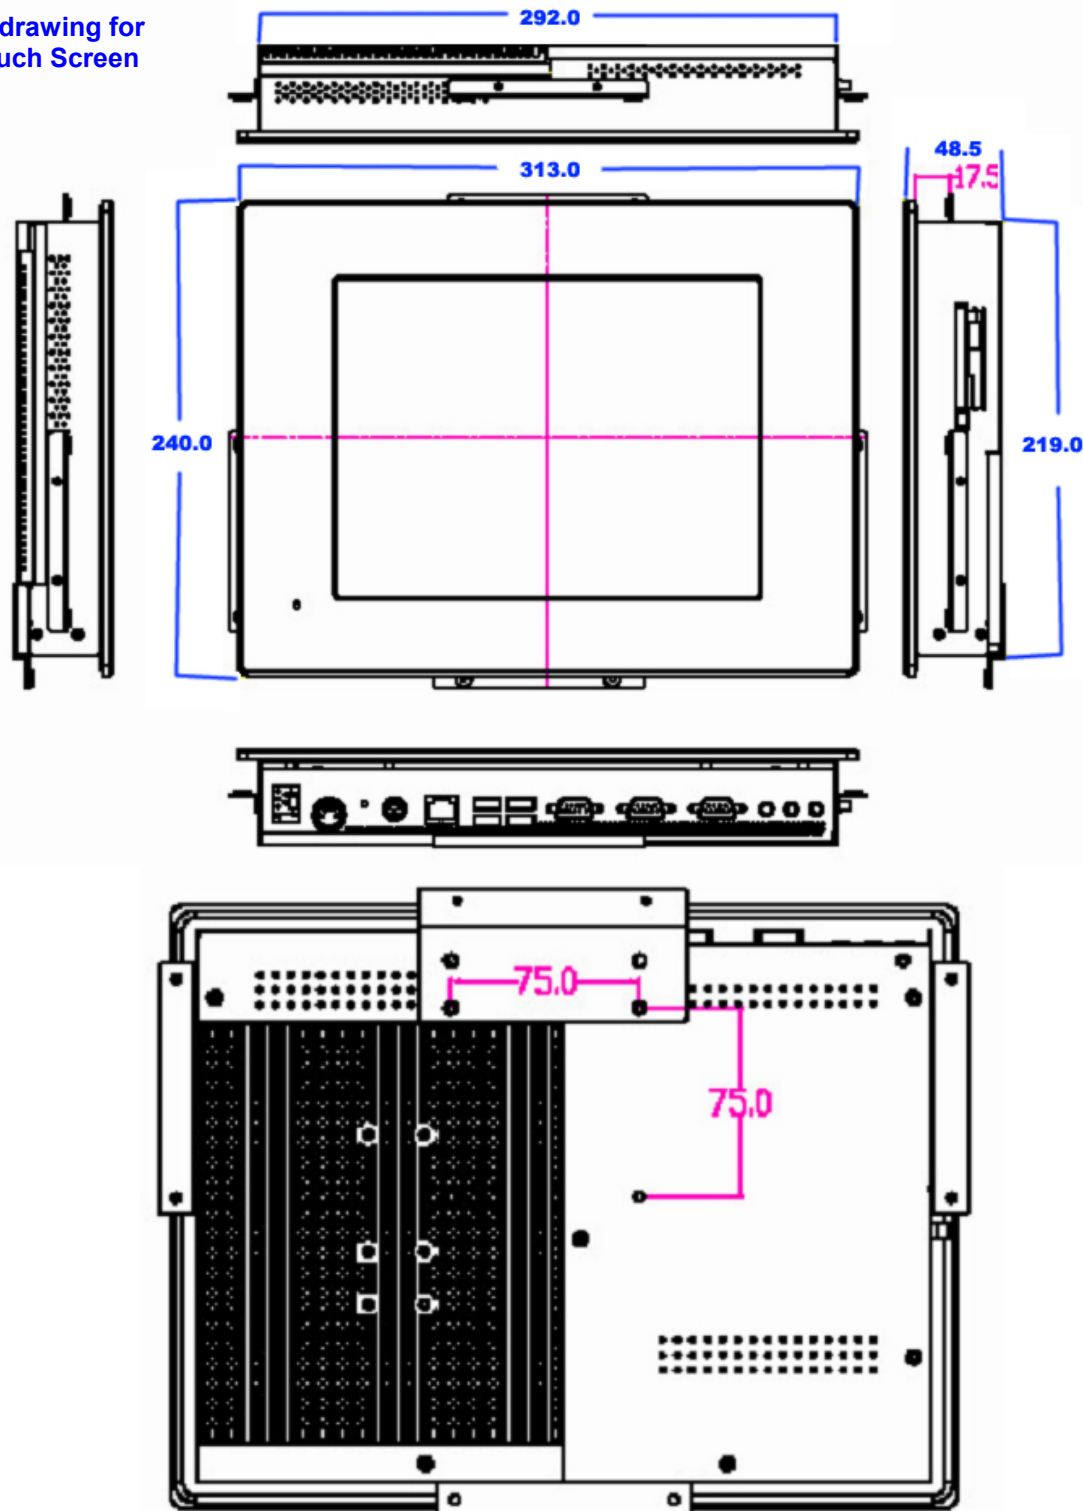

# Resolution 800 x 600, 230 nits ( Model : WPC1000 )

## Fanless 10.4" Industrial Panel mount Touch Screen PC

Mechanical drawing for resistive Touch Screen

## Fanless 10.4" Industrial Panel mount Touch Screen PC

Mechanical drawing for  
Capacitive Touch screen