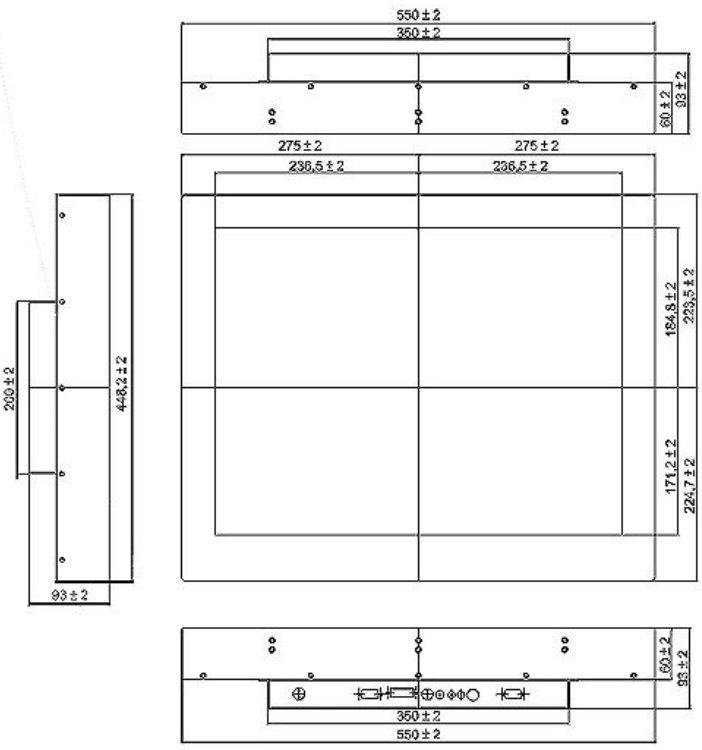

www.i-techcompany.com www.i-techcompany.com www.i-techcompany.com www.i-techcompany.com

Specifications	
Model Name	WCH2300S1
Viewable Size image	23.1"(4:3)
Active Display Area (mm)	470.4(H)x352.8(V)
Pixel Pitch(mm)	(0.098 RGB) 0.294
Number of Pixels	1600x1200
Contrast Ratio	500:1(typ.)
Display Colors	16.7M(8bit/colors)
Brightness(cd/m)	250
Viewing Angle(CR>=10)	-85~85(H); -85~85(V)
Synchronization Range Horizontal/Vertical	31.5~80.0KHz/60~75Hz
Recommended Resolution	1600x1200@ 60Hz
Signal Connector	15 pin D-sub
Power Source	AC100~240V, Universal, 10%
Power Consumption	43W typical, normal operation
Power Management	VESA DPMS Compliant
Plug & Play	VESA DDC 1/2B
Optional Video Input	S-Video, Composite
Optional DVI Input	Yes
Optional Touch Screen	No

Remarks: WCH2300S1 series= VGA input only
WCH2300S1AV series= VGA+Video Input

MECHANICAL DRAWING

UNIT:mm

Toll Free: 1-888-483-2418 Fax: 1-510-372-2736 E-mail: info@i-techcompany.com