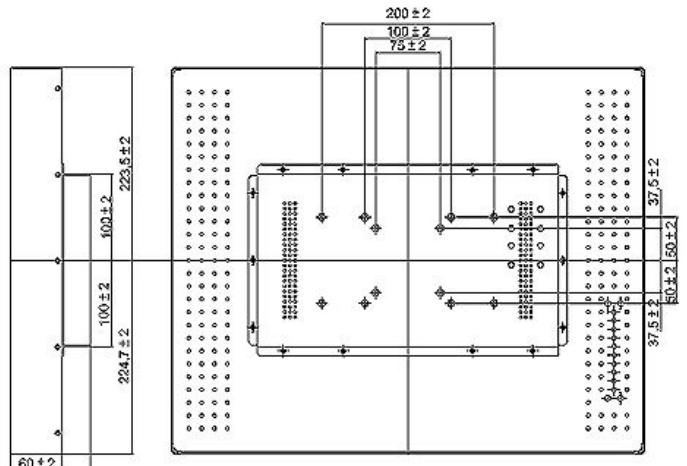

www.i-techcompany.com www.i-techcompany.com www.i-techcompany.com www.i-techcompany.com

Specifications	
Model Name	WCH2300S1
Viewable Size image	23.1"(4:3)
Active Display Area (mm)	470.4(H)x352.8(V)
Pixel Pitch(mm)	(0.098 RGB) 0.294
Number of Pixels	1600x1200
Contrast Ratio	500:1(typ.)
Display Colors	16.7M(8bit/colors)
Brightness(cd/m)	250
Viewing Angle(CR>=10)	-85~85(H); -85~85(V)
Synchronization Range Horizontal/Vertical	31.5~80.0KHz/60~75Hz
Recommended Resolution	1600x1200@ 60Hz
Signal Connector	15 pin D-sub
Power Source	AC100~240V, Universal, 10%
Power Consumption	43W typical, normal operation
Power Management	VESA DPMS Compliant
Plug & Play	VESA DDC 1/2B
Optional Video Input	S-Video, Composite
Optional DVI Input	Yes
Optional Touch Screen	No

Remarks: WCH2300S1 series= VGA input only
WCH2300S1AV series= VGA+Video Input

MECHANICAL DRAWING

UNIT:mm

Toll Free: 1-888-483-2418 Fax: 1-510-372-2736 E-mail: info@i-techcompany.com