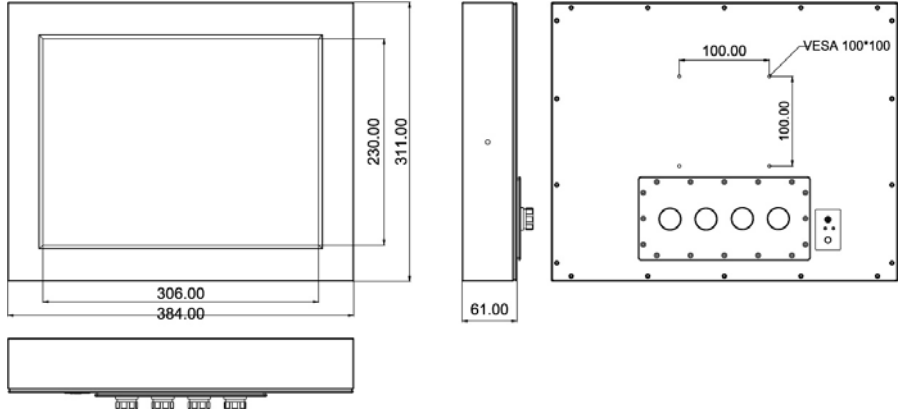

Fanless Full IP65/NEMA4 Panel PC Stainless Chassis

Model: WCHPC1500C3IP-A

15" Fanless Full IP65/NEMA4 Panel PC (AMD Geode LX-800 500MHz CPU)

Mechanical Design

Standard:
brushed stainless