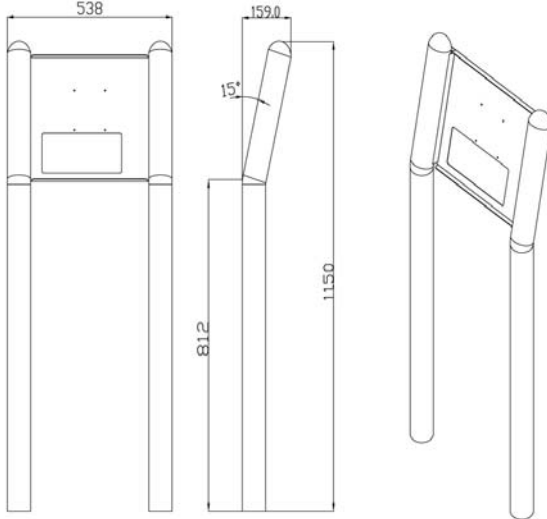

Fanless Full IP65/NEMA4 Panel PC Stainless Chassis

Model: WCHPC1500C3IP-A

15" Fanless Full IP65/NEMA4 Panel PC (AMD Geode LX-800 500MHz CPU)

Mechanical Design

Standard:
brushed stainless

Optional:
black, high polish,
vanished coating

IP65 connector / cable

Mounting Stand
(optional)

* Note: this is a simplified drawing and some components are not marked in detail. Please contact our sales representative if you need further product information.

Fanless Full IP65/NEMA4 Panel PC Stainless Chassis

Specifications

TFT Characteristics	
Resolutions	1024 x 768
Brightness	250 cd/m (typ.)
Contrast Ratio	500 : 1 (typ.)
Viewing Angles	-70~70(H):-60~60(V)
Max Colors	16.2M

Note: All Specifications are subject to change without prior notice!

Power Specifications:	
Power Input	12V DC IN (Lockable Power Jack)
Power Consumption	39W (typ.)(Max.backlight & high CPU load)

Accessories:	
External Power Supply 80W w/power cord	