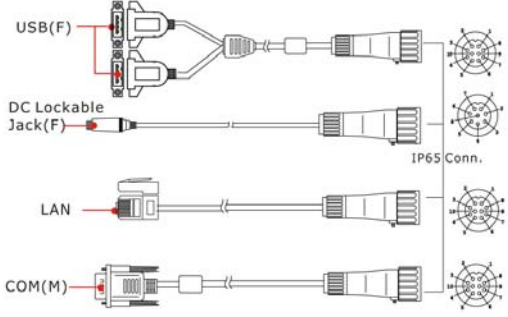

Fanless Full IP65/NEMA4 Panel PC Stainless Chassis

Model: WCHPC1500C3IP-A

15" Fanless Full IP65/NEMA4 Panel PC (AMD Geode LX-800 500MHz CPU)

Mechanical Design

Standard:
brushed stainless

Optional:
black, high polish,
vanished coating

IP65 connector / cable

Mounting Stand
(optional)

* Note: this is a simplified drawing and some components are not marked in detail. Please contact our sales representative if you need further product information.

Fanless Full IP65/NEMA4 Panel PC Stainless Chassis

Specifications

TFT Characteristics	
Resolutions	1024 x 768
Brightness	250 cd/m (typ.)
Contrast Ratio	500 : 1 (typ.)
Viewing Angles	-70~70(H):-60~60(V)
Max Colors	16.2M

Note: All Specifications are subject to change without prior notice!

Power Specifications:	
Power Input	12V DC IN (Lockable Power Jack)
Power Consumption	39W (typ.)(Max.backlight & high CPU load)

Accessories:	
External Power Supply 80W w/power cord	