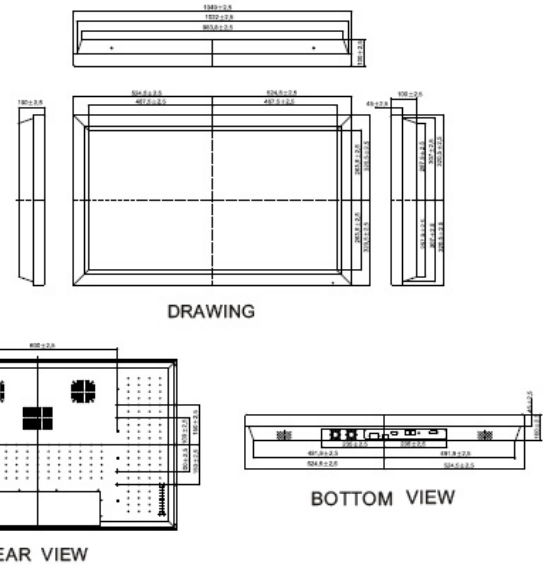

Network PLAYER Chassis

42"

Model name: WCH4200L1-DMG

Mechanical Drawing

System Specs:

LCD Optical Spec :

| | |
|---------------------|-------------------------|
| Active Display Area | 930.25mm(H)X523.01mm(V) |
| Pixel Pitch | 0.227mmx0.681mm |
| Number of Pixels | 1366x768 |
| Contrast Ratio | 1000:1 |
| Display Color | 16.7M(8bits/color) |
| Brightness(cd/m2) | 500 |
| View Angle(CR>=10) | -89~89(H);-89~89(V) |

General / Content :

| | |
|-----------------------|---|
| General | |
| Storage Media | CF(512MB Optional with bigger capacity) (Need to be Linux ext2 format) |
| Content Update | Ethernet/WLAN/USB flash drive |
| VESA Mounting | Yes |
| Mechanical | Chassis |
| Content | |
| Video Format Support | MPEG1,MPEG2,MPEG4 |
| Graphic Forma Support | JPEG,BMP |
| Text Banner | Variable scrolling speed and position Support |