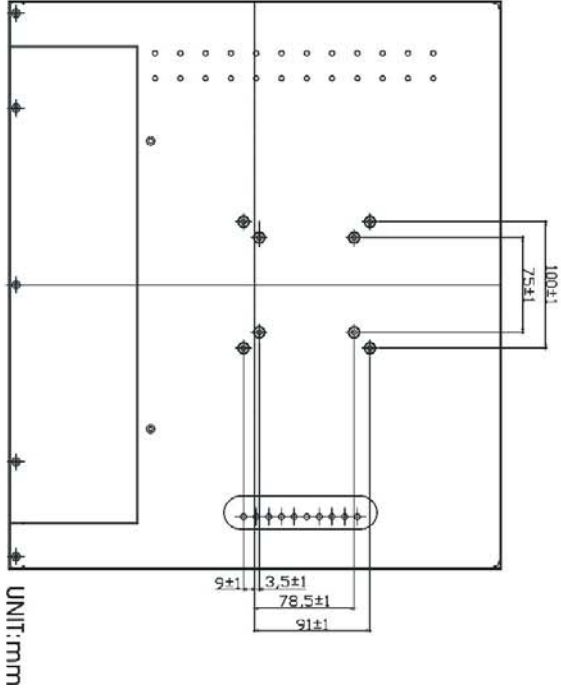

Mechanical Drawings:

* Note: this is a simplified drawing and some components are not marked in detail. Please contact our sales representative if you need further product information.