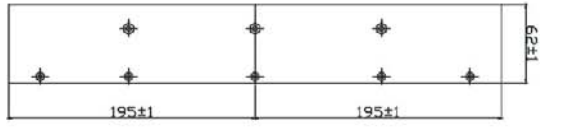

Mechanical Drawings:

* Note: this is a simplified drawing and some components are not marked in detail. Please contact our sales representative if you need further product information.