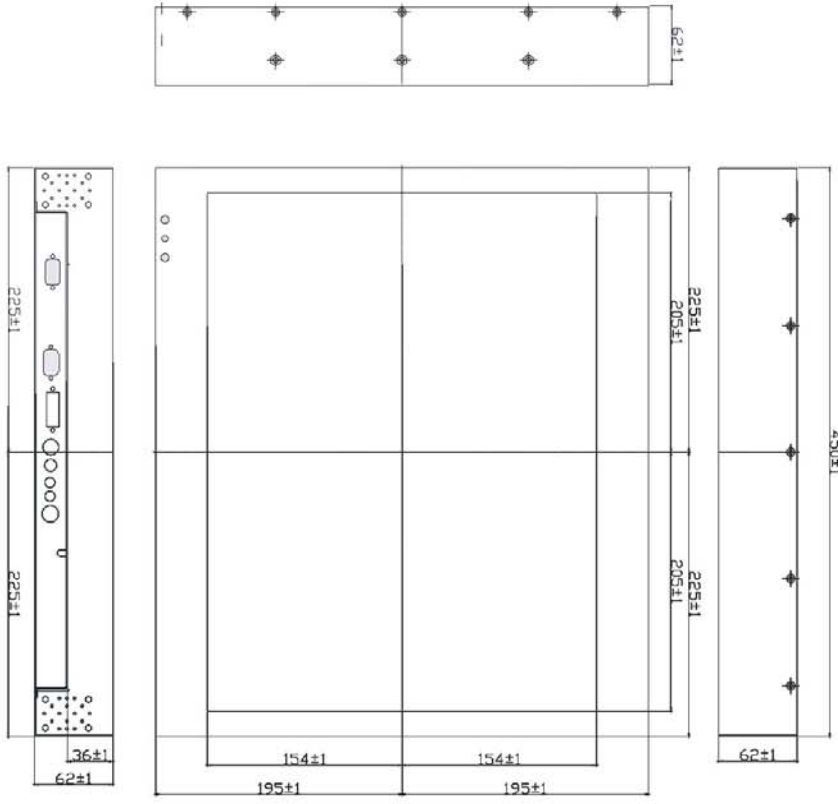

Mechanical Drawings:

* Note: this is a simplified drawing and some components are not marked in detail. Please contact our sales representative if you need further product information.