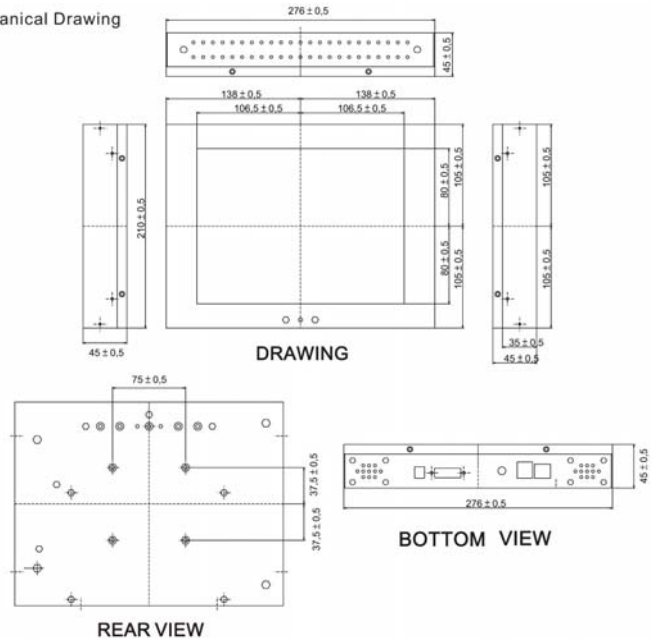

Network PLAYER Chassis

12.1" LCD

Model name: WCH1210L1-DMG

Mechanical Drawing

System Specs:

LCD Optical Spec :	
Active Display Area	211.2mm(H)X158.4mm(V)
Pixel Pitch	0.264mmx0.264mm
Number of Pixels	800x600(dots)
Contrast Ratio	500:1
Display Color	16.7M(8bits/color)
Brightness(cd/m2)	400
View Angle(CR>=10)	-70~70(H);-60~55(V)

General / Content :	
General	
Storage Media	CF(512MB Optional with bigger capacity) (Need to be Linux ext2 format)
Content Update	Ethernet/WLAN/USB flash drive
VESA Mounting	Yes
Mechanical	Chassis
Content	
Video Format Support	MPEG1,MPEG2,MPEG4
Graphic Forma Support	JPEG,BMP
Text Banner	Variable scrolling speed and position Support