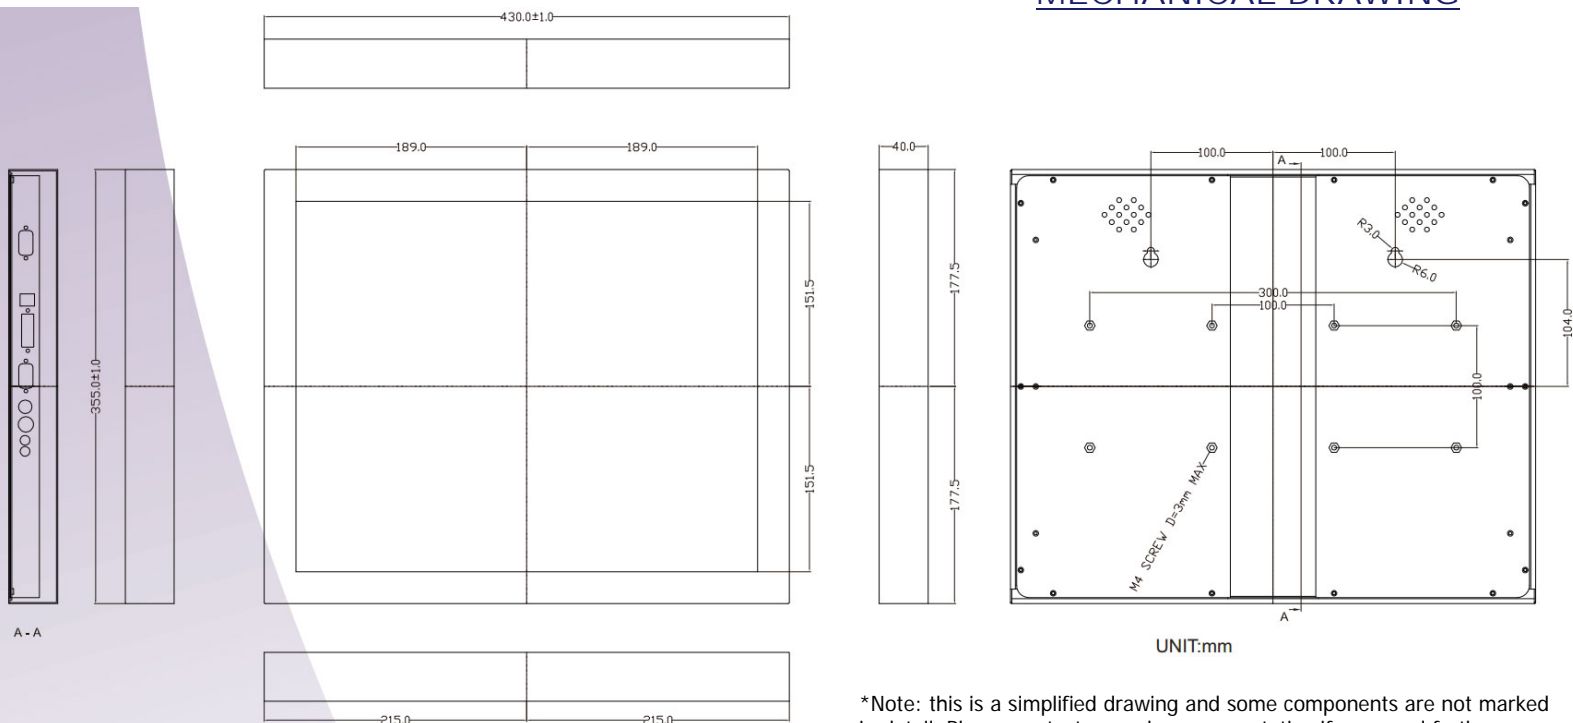

MECHANICAL DRAWING

*Note: this is a simplified drawing and some components are not marked in detail. Please contact our sales representative if you need further product information.