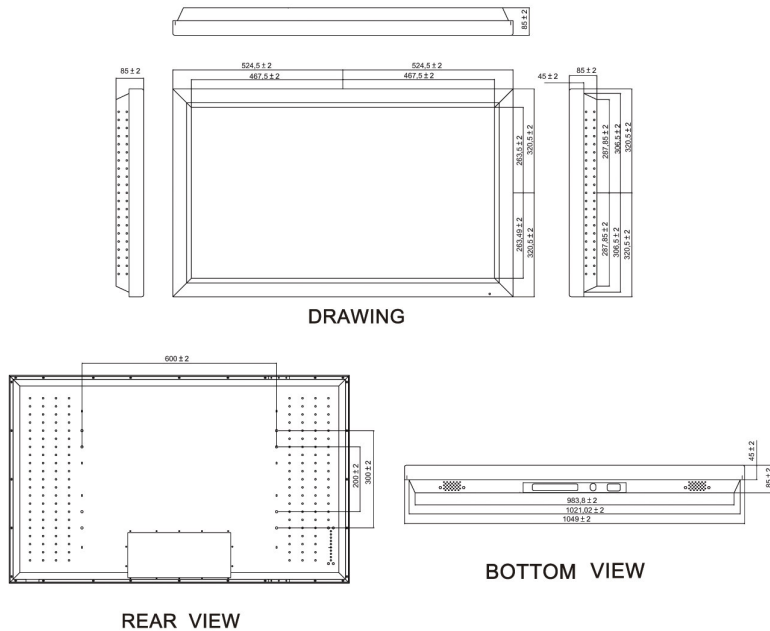

Media Signage Plus / Digital Frame Solution

42"

WCHMS4200L1

Chassis Mechanical Drawing

Product Outlook

System Specifications

LCD Optical Spec:

- Active Display Area : 930.25mm(H)X523.01mm(V)
- Pixel Pitch : 0.227mmx0.681mm
- Number of Pixels : 1366x768
- Contrast Ratio : 550:1
- Display Color : 16.7M(8bits/color)
- Brightness(cd/m2) : 500
- View Angle(CR>=10) : -89~89(H);-89~89(V)

General/Content:

- **General**
 - Storage Media : CF(512MB Optional with bigger capacity)
(Need to be Linux ext2 format)
 - Content Update : Ethernet/WLAN/USB flash drive
 - VESA Mounting : Yes
 - Mechanical : Chassis
- **Content**
 - Video Format Support : MPEG1,MPEG2,MPEG4
 - Graphic Forma Support : JPEG,BMP
 - Text Banner : Variable scrolling speed and position
Support