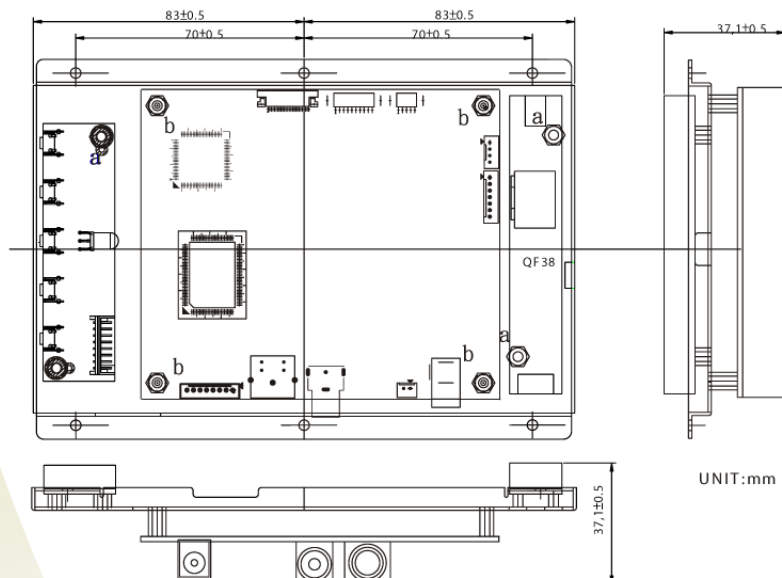

Open Frame LCD

Open Frame LCD

5.6"

Specifications

Model Name	WOP560A1
Viewable Size Image	5.6"
Active Display Area(mm)	113.3(H)x87.4(V)
Resolution(DOT)	320(H)x234(V)
DOT Pitch(mm)	0.118(H)x0.362(V)
Color Configuration	R.G.B. Stripe
Contrast Ratio	150:1(typ.)
Brightness(cd/m ²)	300
Viewing Angle(CR>=10)	-10~30(V);-45~45(H)
Power Source	AC 100~240V, Universal \pm 10%
Power Consumption	5W typical, normal operation
Power Management	VE SA DPMS C compliant
Video Input	S-Video, Composite
Plug & Play	Yes
Support Video Signal Type	NTSC/PAL
Optional DVI Input	No
Optional Touch Screen	-

Mechanical Drawing

UNIT:mm

**I-TECH
COMPANY**
www.i-techcompany.com
Toll Free: 1-888-483-2418
USA: 1-510-429-9288
Fax: 1-510-372-2736