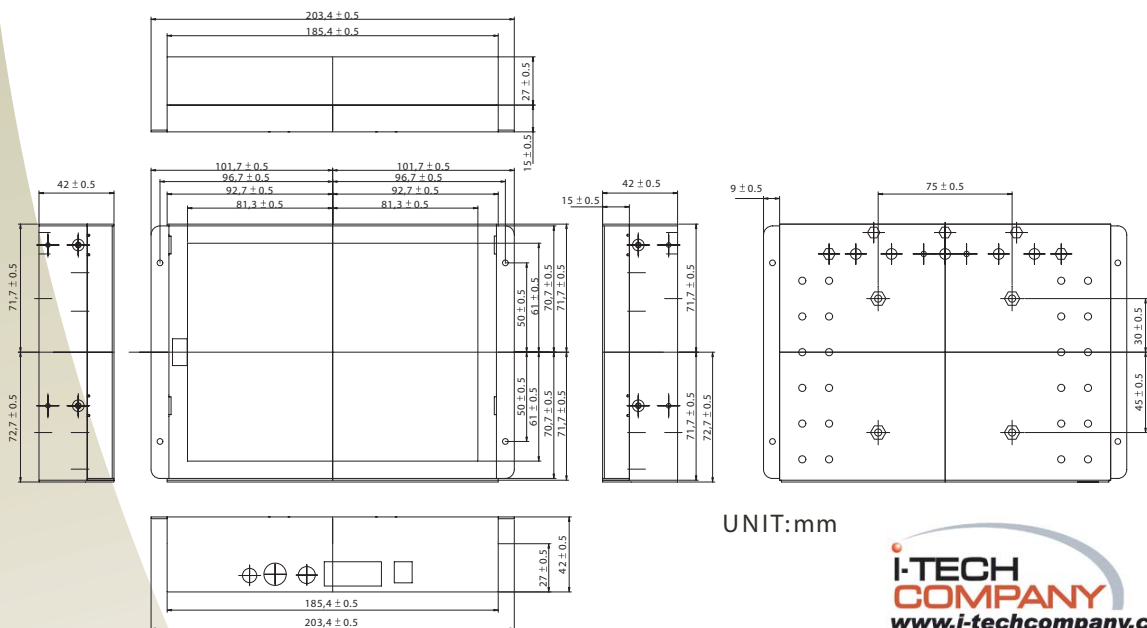

Mechanical Drawing

UNIT:mm

**i-TECH
COMPANY**
www.i-techcompany.com
Toll Free: 1-888-483-2418
USA: 1-510-429-9288
Fax: 1-510-372-2736