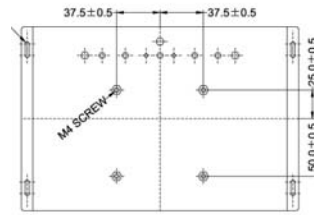

Network PLAYER Open Frame

8.4" LCD

Model name: WOP8400U1-DMG

Mechanical Drawing

DRAWING

REAR VIEW

BOTTOM VIEW

System Specs:

LCD Optical Spec :

Active Display Area	170.4mm(H)X127.8mm(V)
Pixel Pitch	0.213mmx0.213mm
Number of Pixels	800x600(dots)
Contrast Ratio	600:1
Display Color	16.2M(8bits/color)
Brightness(cd/m2)	250
View Angle(CR>=10)	-80~80(H);-60~80(V)