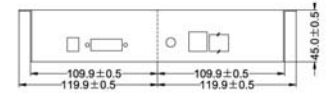

BOTTOM VIEW

System Specs:

LCD Optical Spec :

Active Display Area	170.4mm(H)X127.8mm(V)
Pixel Pitch	0.213mmx0.213mm
Number of Pixels	800x600(dots)
Contrast Ratio	600:1
Display Color	16.2M(8bits/color)
Brightness(cd/m2)	250
View Angle(CR>=10)	-80~80(H);-60~80(V)

General / Content :

General	
Storage Media	CF(512MB Optional with bigger capacity) (Need to be Linux ext2 format)
Content Update	Ethernet/WLAN/USB flash drive
VESA Mounting	Yes
Mechanical	Open Frame
Content	
Video Format Support	MPEG1,MPEG2,MPEG4
Graphic Forma Support	JPEG,BMP
Text Banner	Variable scrolling speed and position Support

Input/ Output:

Output	
Audio Output	2 x 2W speakers
Video Output	1 x DVI output to another monitor
Network connection	
Ethernet LAN	1 x RJ45-10/100/Mbps

Environment Considerations:

Operating Temperature	0 to 50°C
Humidity	5-85% @50°C

Power Specifications:

Power Adapter	12V DC in
Power Consumption	Approx:32W
Power Source	AC100~240V, Universal, ±10%

Available Options:

miniPCI for 802.11 b/g WLAN
RS232cx1

APPROVALS & CERTIFICATES

This product have been tested / type approved by the following classification societies:

CE, FCC