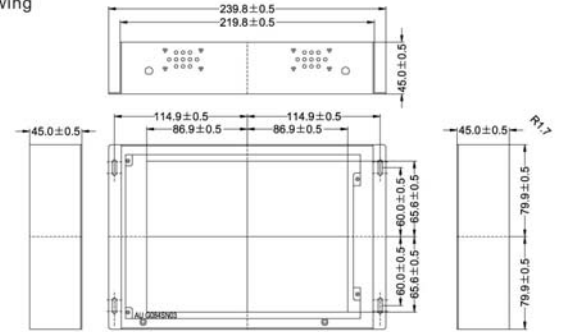

Network PLAYER Open Frame

8.4" LCD

Model name: WOP8400U1-DMG

Mechanical Drawing

DRAWING

REAR VIEW

BOTTOM VIEW

System Specs:

LCD Optical Spec :

Active Display Area	170.4mm(H)X127.8mm(V)
Pixel Pitch	0.213mmx0.213mm
Number of Pixels	800x600(dots)
Contrast Ratio	600:1
Display Color	16.2M(8bits/color)
Brightness(cd/m2)	250
View Angle(CR>=10)	-80~80(H);-60~80(V)