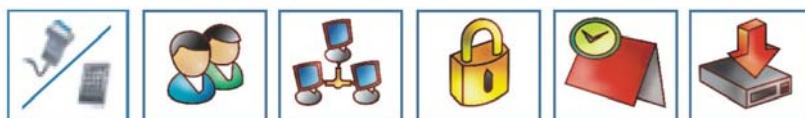

CE, FCC

i-Tech Company LLC

TOLL FREE: (888) 483-2418 • EMAIL: info@itechlcd.com • WEB: www.iTechLCD.com

Management Software Comparison

Software Comparison Table

Feature	MSO Plus	MSO Gold	MSO Pro
Group Management	✓	✓	✓
Program Scheduling	✓	✓	✓
Picture Rotation	✓	✓	✓
Ticker Transition Effect	✓	✓	✓
Playlist Preview	✓	✓	✓
Get Client / Group log	✓	✓	✓
Realtime Client Status	✓	✓	✓
Auto Media Update	✓	✓	✓
Auto Time Sync	✓	✓	✓
Client IP mode (Fixed / DHCP)	✓	✓	✓
Realtime RSS Feed	✓	✓	✓
Suggested No. of. players	Max.200	Max.2000	Max.2000
Multiple Zones Display	Max. 3 Zones	Max.5 Zones	Unlimited Zones
Background Pictuer Setting	N/A	✓	✓
User-defined Layout	N/A	✓	✓
User-defined Trigger Event	N/A	✓	TBA
Dynamic Pictures	N/A	N/A	✓
Dynamic HTML	N/A	N/A	✓
Synchronized Zones	N/A	N/A	✓
Flash	N/A	N/A	✓
PPT Slideshow	N/A	N/A	✓