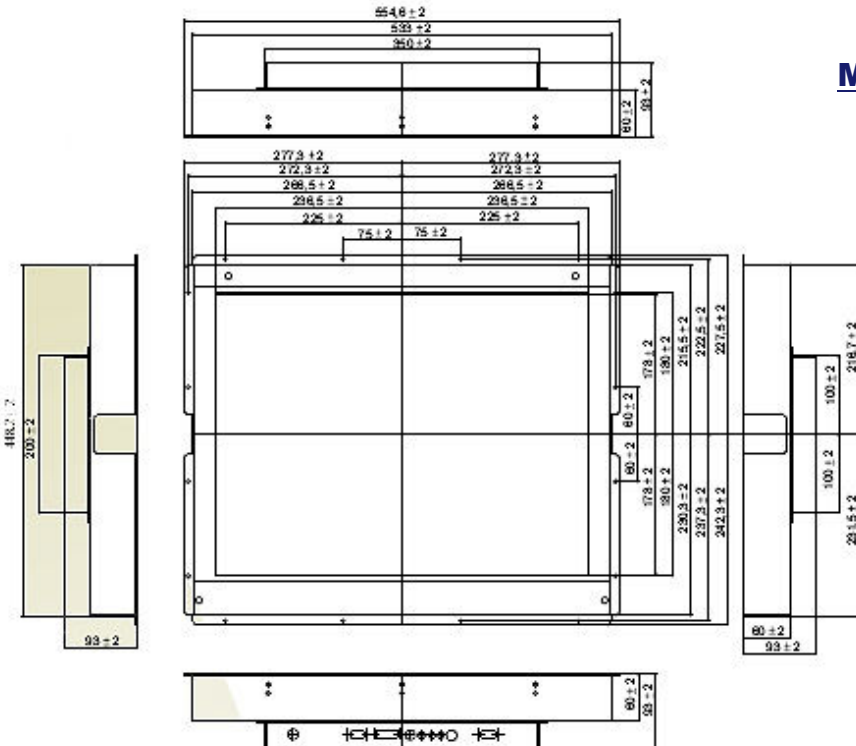

Open Frame LCD

Model:WOPH2300S1

Specifications

Model Name	WOPH2300S1
Viewable Size image	23.1"(4:3)
Active Display Area (mm)	470.4(H)x352.8(V)
Pixel Pitch(mm)	0.098mmx0.294mm
Number of Pixels	1600x1200
Contrast Ratio	500:1(typ.)
Display Color	16.7M(8bits/color)
Brightness(cd/m2)	450
Viewing Angle(CR>=10)	-85~85(H); -85~85(V)
Synchronization Range (Horizontal / Vertical)	31.5~80.0KHz/60~75Hz
Recommended Resolution	1600x1200@60Hz
Signal Connector	15 pin D-Sub
Power Source	AC100~240V, Universal, 10%
Power Consumption	43W typical, normal operation
Power Management	VESA DPMS Compliant
Plug & Play	VESA DDC 1/2B
Optional Video Input	S-Video, Composite
Optional DVI Input	Yes
Optional Touch Screen	No

Remarks: WOPH2300S1 series = VGA input only
WOPH2300S1AV series = VGA+Video Input

MECHANICAL DRAWING

UNIT:mm