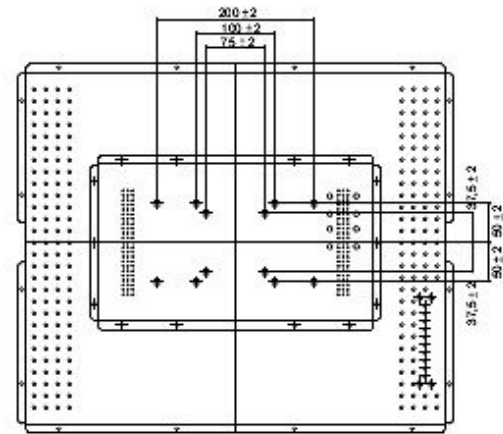

Open Frame LCD

Model:WOPH2300S1

Specifications

Model Name	WOPH2300S1
Viewable Size image	23.1"(4:3)
Active Display Area (mm)	470.4(H)x352.8(V)
Pixel Pitch(mm)	0.098mmx0.294mm
Number of Pixels	1600x1200
Contrast Ratio	500:1(typ.)
Display Color	16.7M(8bits/color)
Brightness(cd/m2)	450
Viewing Angle(CR>=10)	-85~85(H); -85~85(V)
Synchronization Range (Horizontal / Vertical)	31.5~80.0KHz/60~75Hz
Recommended Resolution	1600x1200@60Hz
Signal Connector	15 pin D-Sub
Power Source	AC100~240V, Universal, 10%
Power Consumption	43W typical, normal operation
Power Management	VESA DPMS Compliant
Plug & Play	VESA DDC 1/2B
Optional Video Input	S-Video, Composite
Optional DVI Input	Yes
Optional Touch Screen	No

Remarks: WOPH2300S1 series = VGA input only
WOPH2300S1AV series = VGA+Video Input

MECHANICAL DRAWING

UNIT:mm