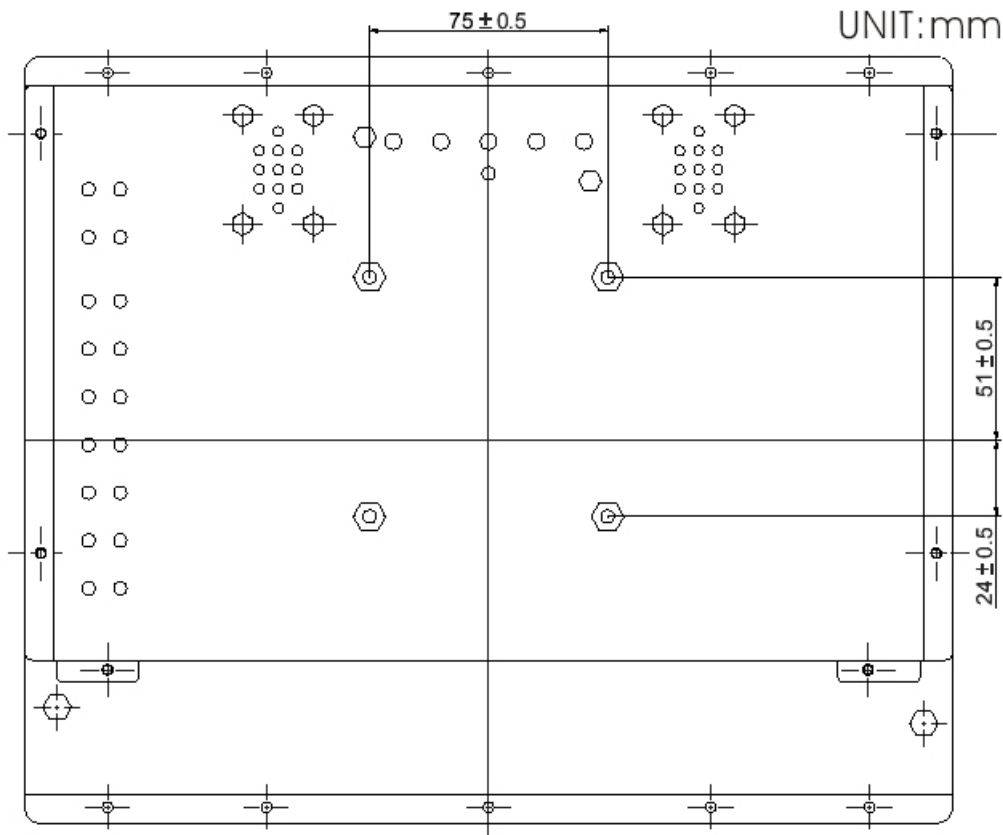

Media Player / Picture Frame Controller (Model : WOPMP1201L1)

12.1" Digital Dynamic Signage Open Frame Media Player

Specifications

Model Name	WOPMP1201L1
Viewable Size Image	12"
Active Display Area (mm)	246.0(H) x 184.5(V)
Pixel Pitch (mm)	0.3075(H) x 0.3075(V)
Number of Pixels	800x600
Contrast Ratio	500:1 (typ.)
Display Color	262,144(6bit/colors)
Brightness (CD/m)	400
Viewing Angle (CR>=10)	-65~65(H) ; -60~50(V)
Power Source	AC100~240V, Universal, 10%
Power Consumption	15W typical, normal operation
VESA Mounting	No
Playable Format	MPEG1/2/4, JPEG, MP3
Storage Medium	CF/IBM Microdrive/SM/MMC/SD/MS card
Audio Output (optional)	Stereo Output
Playback Functions	31.5~48.1KHz/56~75Hz
VGA Mode (optional)	800
Synchronization Range	Play, Stop, Pause, Repeat, Previous/Next Track, Mute,
Horizontal / Vertical	Rotate, Interval Time, Play List and Media Classification
Recommended Resolution	x600@60Hz.75Hz

Media Player / Picture Frame Controller (Model : WOPMP1201L1)

12.1" Digital Dynamic Signage Open Frame Media Player