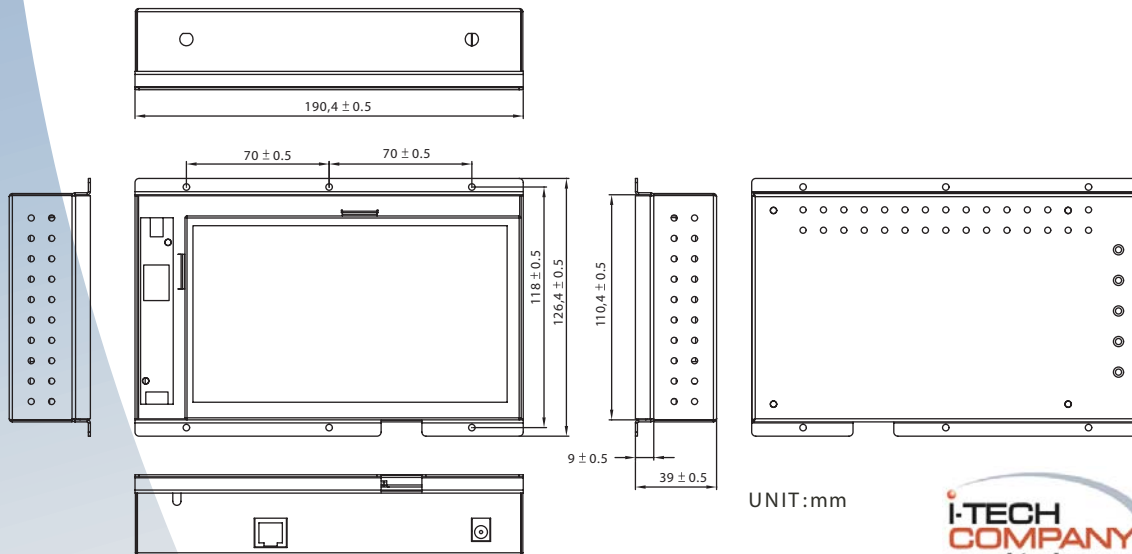

Media Signage/ Digital Frame Solution

7"

Specifications

WOPMS700U1

| | | |
|-------------------|--|---|
| General | Storage Media Content Update Power Consumption Power Source VESA Mounting Mechanical | CF (512MB Optional with bigger capacity) (Need to be Linux ext2 format) Networking (By Ethernet/WLAN) Approx: 32W AC 100~240, Universal $\pm 10\%$ Yes Open frame |
| LCD Optical Spec. | Active Display Area Pixel Pitch Number of Pixels Contrast Ratio Display Color Brightness (cd/m ²) | 154.08mm(H) X 86.58mm(V) 0.107mm x 0.107mm 1440 x 234 (dots) 300:1 R.G.B (Stripe) 420 |
| Content | Video Format Support Graphic Format Support Text Banner Support | MPEG 1, MPEG 2, MPEG 4 JPEG, BMP Variable scrolling speed and position |
| Interface | Audio Output Network Connections | 2W Speakers 10/100Base-T (RJ-45) miniPCI for 802.11b/g WLAN (Optional) |

Mechanical Drawing

UNIT:mm