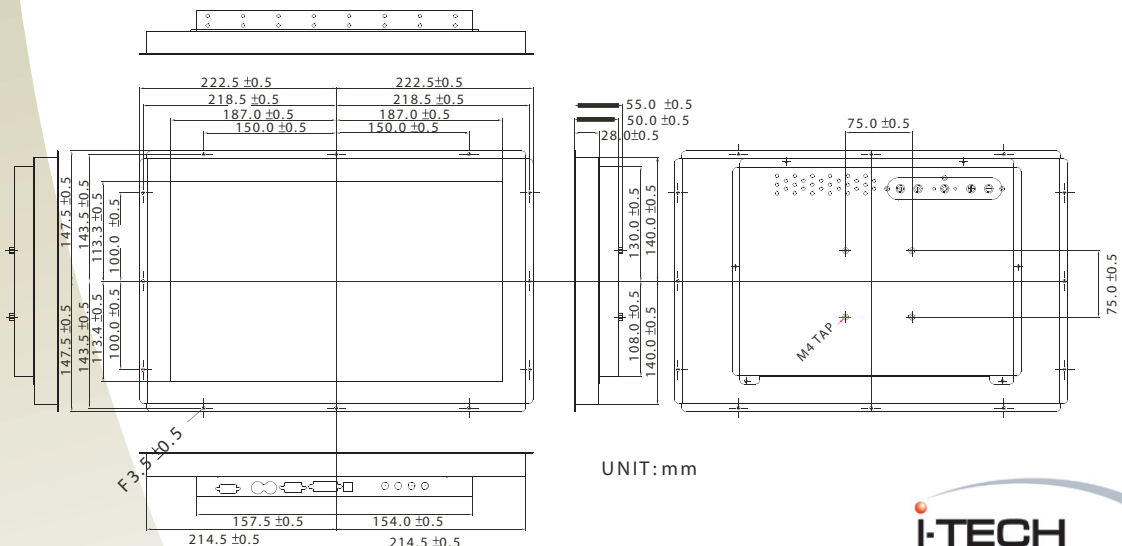

Open Frame LCD

Open Frame LCD

17" (16:9)

Specifications

Model Name	WOPW1700U
Viewable Size Image	17" (16:9)
Active Display Area (mm)	372.48(H)x223.488(V)
Pixel Pitch (mm)	0.291(H)x0.291(V)
Number of Pixels	1280x768 (WXGA)
Contrast Ratio	350:1 (typ.)
Display Color	16,194,277 colors (6bit+FRC)
Brightness (cd/m ²)	450
Viewing Angle (CR >= 10)	-60~60(H); -60~60(V) (typ.)
Synchronization Range	31.5~80.0 KHz / 60~75 Hz
Horizontal/Vertical	
Recommended Resolution	1280x768 @ 60Hz, 75Hz
Signal Connector	15 pin D-Sub
Power Source	AC 100~240V, Universal, ±10%
Power Consumption	33W typical, normal operation
Power Management	VESA DPMS Compliant
Plug & Play	VESA DDC 1/2B
Optional Video Input	S-Video, Composite
Optional DVI Input	Yes
Optional Touch Screen	N/A

Remarks: WOPW1700U series = VGA input only

WOPW1700UAV series = VGA+Video Input

Optional Touch Screen required different mechanical design.

Mechanical Drawing

UNIT: mm

www.i-techcompany.com
Toll Free: 1-888-483-2418
USA: 1-510-429-9288
Fax: 1-510-372-2736