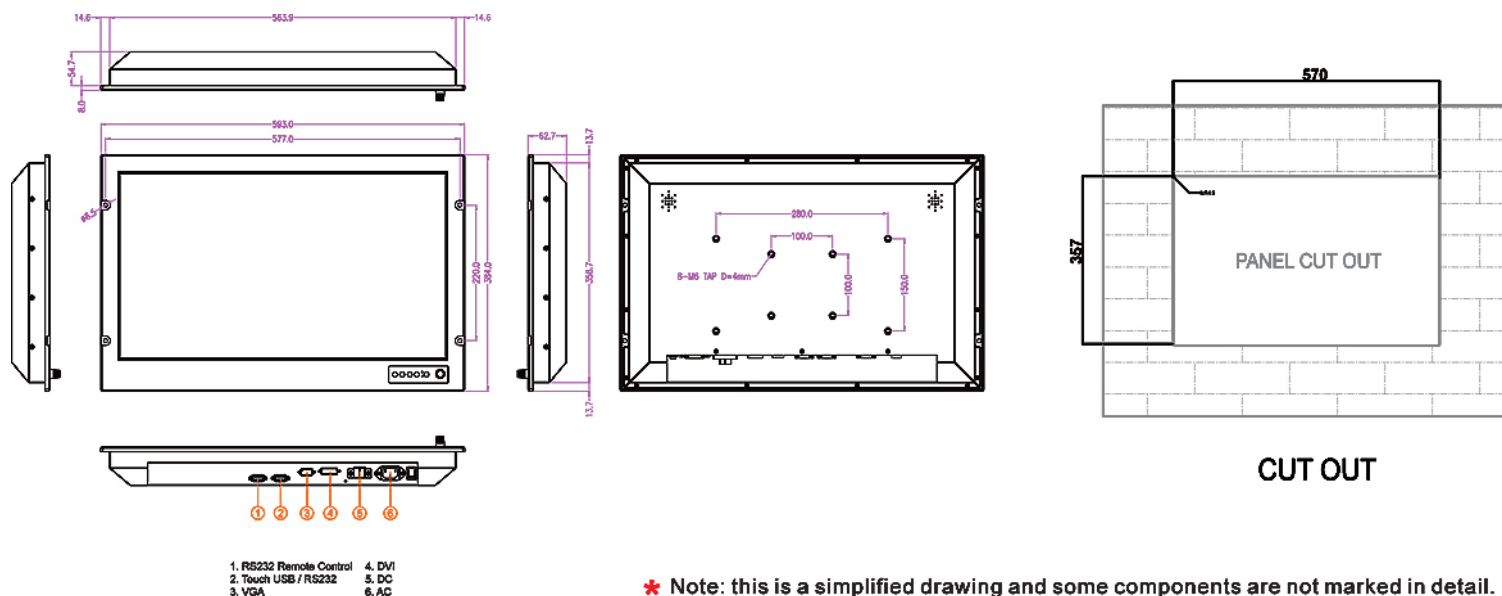

Mechanical Design Drawing

User Controls:

Power On/Off via front button, VR Brightness Knob Control, Power Mode Status LED, On Screen Display control (OSD), OSD Remote Control via RS-232

TFT Characteristics

- Pixel Number : 1920 x 1080
- Pixel Pitch(R&B) : 0.276 (H) x 0.276(V) mm
- Contrast Ratio : 5000:1 (typ.)
- Light Intensity : 900 cd/m (typ.)
- Viewable Angle : 178 (H); 178 (V)
- Active Display Area : 531.36 (H) x 298.89(V) mm
- Max Colors : 16.7M (6bits+Hi-FRC/colors)

Input Signals

- RGB Signal : D-SUB 15P connector(female)
- DVI-D Signal : DVI-D input 24pin connector
- DC Power Signal : Screw terminal block
- AC Power Signal (Optional) : Std IEC Inlet
- Touch Screen (Optional) : D-SUB 9P connector (female)
- Remote via RS-232 (Optional) : D-SUB 9P connector (female)
- Certification and Approvals : CE, FCC

Power Specification

- Power Supply Options : 24V DC Isolated Power Modul
- Power Consumption : 80 W typical, normal operation

Mechanical and Environmental

- Mechanical Mounting : Panel (Flush) mount with IP65*, VESA, Bracket mounting
- Operating Temperature : -10 to 55 deg.C (-20 to 60 deg.C for optional heating)
- Operating Humidity : 5% to 95% (non condensing)
- Anti-Vibration : 5Hz~500Hz / 1Grms/3 Axis
- Anti-Shock : 15G, 11ms duration
- * SAW touch for IP54