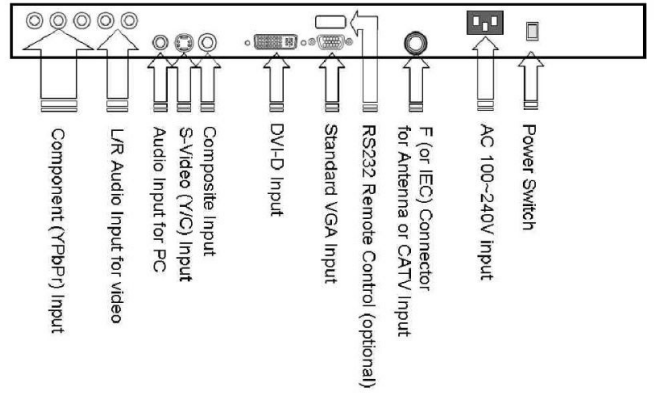

## 42" OPEN FRAME LCD TV

<b>Model</b>	<b>WOPV4200L1</b>	
<b>Panel</b>	Type	42" color active matrix TFT LCD
	Active Display Area(mm)	930.25(H) x523.01(V)
	Pixel Pitch(mm)	0.227(H) x 0.681(V)
	Number of pixels	1366x768
	Contrast Ratio	1100:1 (typ.)
	Display Color	16.7M (8bit/colors)
<b>INPUT</b>	Brightness	500 cd/m2 (typ.)
	Viewing Angles	-89° ~ 89° (H); -89° ~ 89° (V) (CR ≥ 10)
	Response Time	5ms (Grey to Grey, typ.)
	TV (Analog)	1x F (or IEC) connector for ANTENNA or CATV signal
	<b>AUDIO OUT</b>	Video
PC		RGB analog 15 pin D-sub
RGB Frequency		H: 31.5~80kHz, V: 60~75Hz
Audio		1x 3.5mm stereo phone jack (for PC) , 1x L/R RCA (for Video)
Digital		DVI-D
<b>POWER</b>	Tuner	NTSC or PAL
	Speakers	2x10Watt
<b>CONTROL FUNCTIONS</b>	Voltage	AC 100~240V, Universal, ±10%
	Consumption Basic	195 W typical, normal operation Power, Volume +/-, Channel +/-, Source, Menu
<b>OPERATING CONDITIONS</b>	TV Mode	MTS, TV/CATV, Auto Scan, Channel Memory, Channel Delete, Last Channel Recall, Timer for sleep(optional)
	PC Mode	Brightness, Contrast, Color Temperature, Gamma, Scaling, Auto Adjust, Phase, Clock, Position, Auto color, PIP/POP, Reset
	Video Mode	Brightness, Contrast, Scaling, Hue, Saturation, Sharpness, Color Temperature, PIP/POP, Reset
	Audio	Volume, Bass, Treble, Balance, Mute
	Temperature	0-50 C
	Humidity	5-90% (non-condensina)

## Control Explanation: