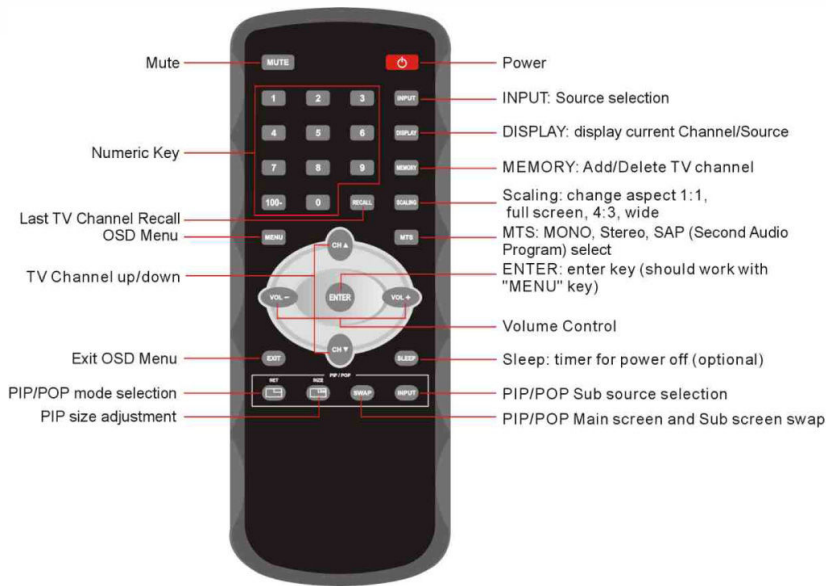

## 42" OPEN FRAME LCD TV

<b>Model</b>	<b>WOPV4200L1</b>	
<b>Panel</b>	Type	42" color active matrix TFT LCD
	Active Display Area(mm)	930.25(H) x523.01(V)
	Pixel Pitch(mm)	0.227(H) x 0.681(V)
	Number of pixels	1366x768
	Contrast Ratio	1100:1 (typ.)
	Display Color	16.7M (8bit/colors)
<b>INPUT</b>	Brightness	500 cd/m2 (typ.)
	Viewing Angles	-89° ~ 89° (H); -89° ~ 89° (V) (CR ≥ 10)
	Response Time	5ms (Grey to Grey, typ.)
	TV (Analog)	1x F (or IEC) connector for ANTENNA or CATV signal
	<b>AUDIO OUT</b>	Video
PC		RGB analog 15 pin D-sub
RGB Frequency		H: 31.5~80kHz, V: 60~75Hz
Audio		1x 3.5mm stereo phone jack (for PC) , 1x L/R RCA (for Video)
Digital		DVI-D
<b>POWER</b>	Tuner	NTSC or PAL
	Speakers	2x10Watt
<b>CONTROL FUNCTIONS</b>	Voltage	AC 100~240V, Universal, ±10%
	Consumption Basic	195 W typical, normal operation Power, Volume +/-, Channel +/-, Source, Menu
<b>OPERATING CONDITIONS</b>	TV Mode	MTS, TV/CATV, Auto Scan, Channel Memory, Channel Delete, Last Channel Recall, Timer for sleep(optional)
	PC Mode	Brightness, Contrast, Color Temperature, Gamma, Scaling, Auto Adjust, Phase, Clock, Position, Auto color, PIP/POP, Reset
	Video Mode	Brightness, Contrast, Scaling, Hue, Saturation, Sharpness, Color Temperature, PIP/POP, Reset
	Audio	Volume, Bass, Treble, Balance, Mute
	Temperature	0-50 C
	Humidity	5-90% (non-condensina)

# LCD TV

## Control Explanation: