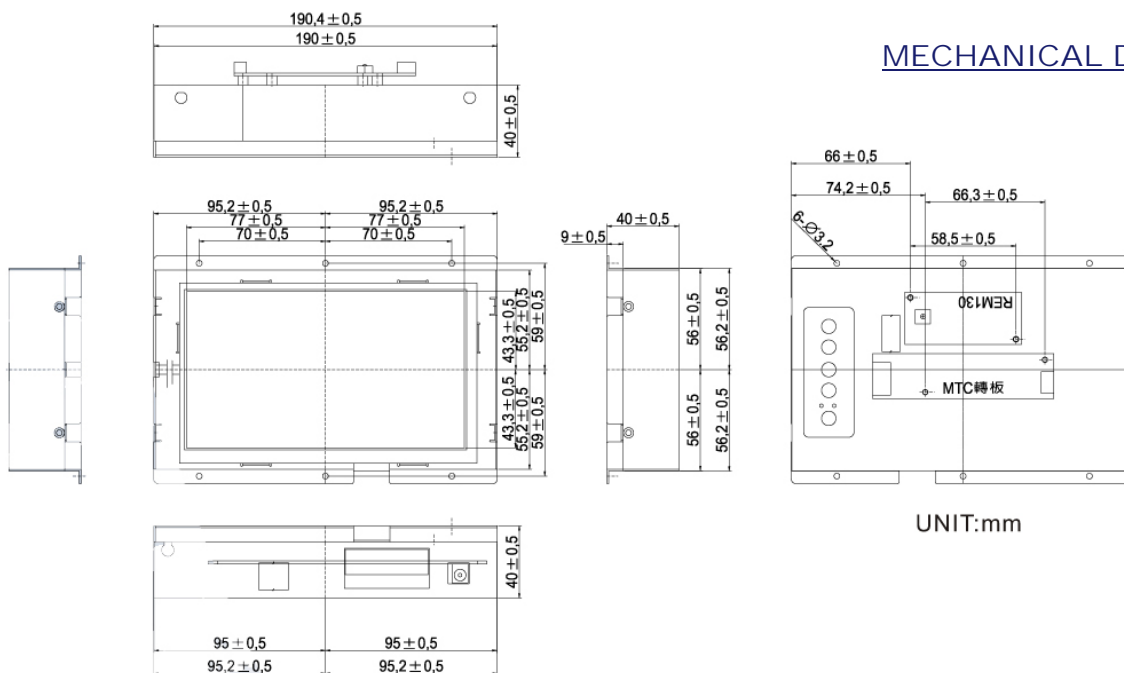

Media Player

Specifications	
Model Name	WOPMPW700A1
Viewable Size image	7"(16:9)
Active Display Area (mm)	154.08(H)x86.58(V)
Pixel Pitch(mm)	0.107(H) x0.107(V)
Number of Pixels	480x234(dots)
Contrast Ratio	300:1(typ.)
Display Colors	RGB(Stripe)
Brightness (CD/m ²)	400
Viewing Angles (CR >=10)	-65~65(H);-65~40(V)
Power Source	AC100~240 V, Universal, ±10%
Power Consumption	20W typical, normal operation
Playable Format	MPEG1/2/4, JPEG, MP3
Storage Medium	CF/IBM Microdrive/SM/MMC/SD/MS card USB Port x 1 (optional)
Audio Output	Stereo Ouput
Playback Functions	Play, Stop, Pause, Repeat, Previous/Next Track,Mute,Rotate,Interval Time,Play List and Media Classification
Recommended Resolution	NTSC/PAL
Push Button	1~8 Buttons (optional)
Touch Intercace	Support RS232 (optional)
Motion Detect	Yes (optional)

MECHANICAL DRAWING

UNIT:mm