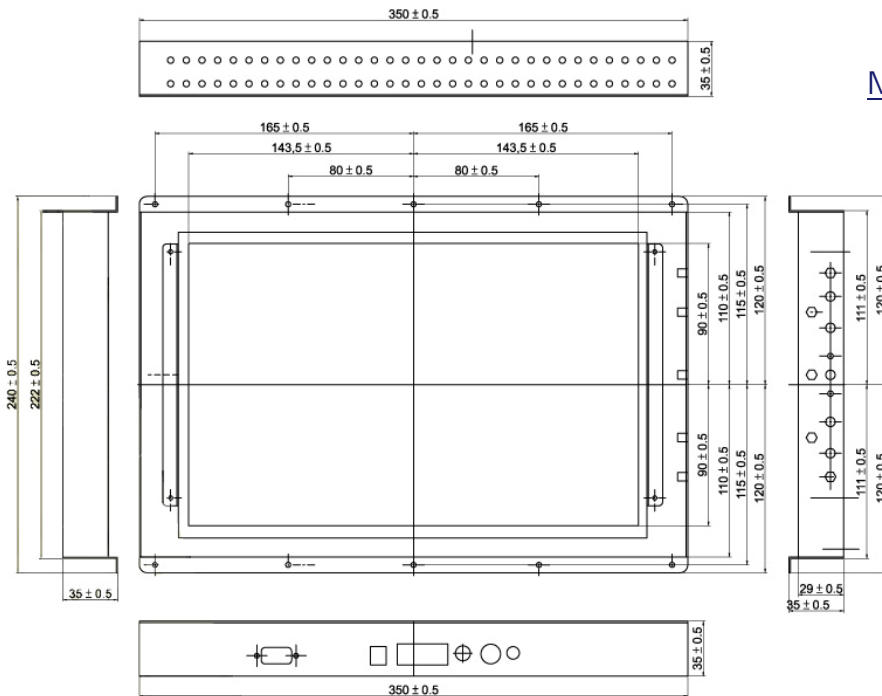

Open Frame LCD

Specifications

Model Name	WOPW1330M1
Viewable Size image	13.3"
Active Display Area (mm)	286.08(H)x178.8(V)
Pixel Pitch(mm)	0.2235mm(H)x0.2235mm(V)
Number of Pixels	1280x800
Contrast Ratio	500:1(typ.)
Display Color	262144(6bit/colors)
Brightness(cd/m2)	250
Viewing Angle(CR>=10)	-45~45(H); -30~20(V)(typ.)
Synchronization Range (Horizontal / Vertical)	31.5~60.0KHz/60~75Hz
Recommended Resolution	1280x800@60Hz,
Signal Connector	15 pin D-Sub
Power Source	AC100~240V, Universal, 10%
Power Consumption	20W typical, normal operation
Power Management	VESA DPMS Compliant
Plug & Play	VESA DDC 1/2B
Optional Video Input	S-Video, Composite
Optional DVI Input	No
Optional Touch Screen	No

Remarks: WOPW1330M1 series= VGA input only
WOPW1330M1AV series= VGA+Video Input

MECHANICAL DRAWING

UNIT:mm