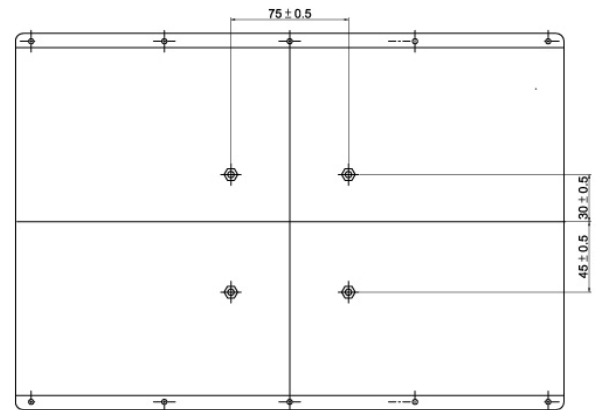

Open Frame LCD

Specifications

Model Name	WOPW1330M1
Viewable Size image	13.3"
Active Display Area (mm)	286.08(H)x178.8(V)
Pixel Pitch(mm)	0.2235mm(H)x0.2235mm(V)
Number of Pixels	1280x800
Contrast Ratio	500:1(typ.)
Display Color	262144(6bit/colors)
Brightness(cd/m2)	250
Viewing Angle(CR>=10)	-45~45(H); -30~20(V)(typ.)
Synchronization Range (Horizontal / Vertical)	31.5~60.0KHz/60~75Hz
Recommended Resolution	1280x800@60Hz,
Signal Connector	15 pin D-Sub
Power Source	AC100~240V, Universal, 10%
Power Consumption	20W typical, normal operation
Power Management	VESA DPMS Compliant
Plug & Play	VESA DDC 1/2B
Optional Video Input	S-Video, Composite
Optional DVI Input	No
Optional Touch Screen	No

Remarks: WOPW1330M1 series= VGA input only
WOPW1330M1AV series= VGA+Video Input

MECHANICAL DRAWING

UNIT:mm