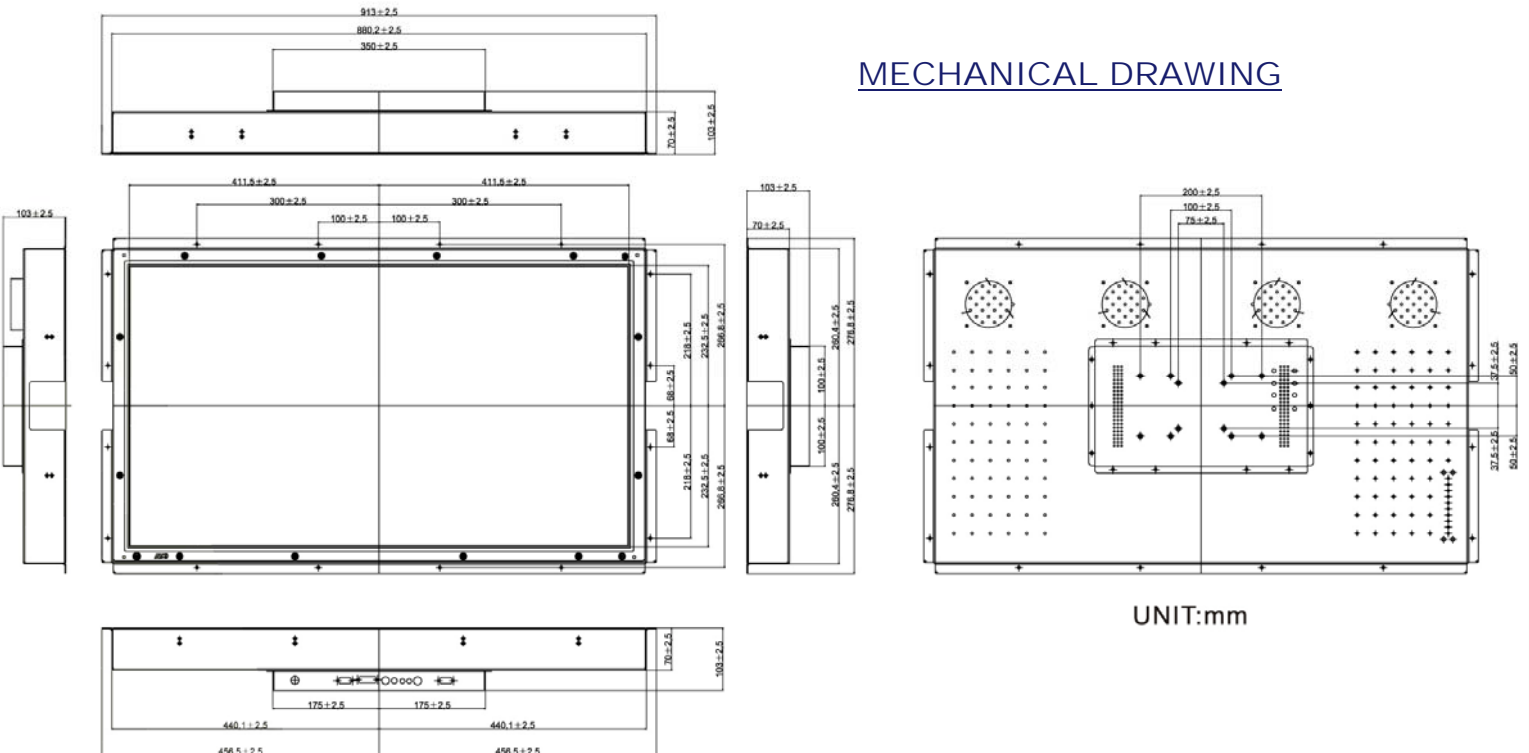

Open Frame LCD

Specifications

Model Name	WOPW3700A1
Viewable Size image	37" (16:9)
Active Display Area (mm)	819.36(H)x460.89(V)
Pixel Pitch(mm)	0.42675x0.42675
Number of Pixels	1920x1080
Contrast Ratio	1200:1 (typ.)
Display Color	16.7M(8bit/colors)
Brightness(cd/m2)	550
Viewing Angle(CR>=10)	-85~85(H); -85~85(V)
Synchronization Range (Horizontal / Vertical)	31.5~80.0KHz/60~75Hz
Recommended Resolution	1920x1080@60Hz
Signal Connector	15 pin D-Sub
Power Source	AC100~240V, Universal, 10%
Power Consumption	165W typical, normal operation
Power Management	VESA DPMS Compliant
Plug & Play	VESA DDC 1/2B
Optional Video Input	S-Video, Composite
Optional DVI Input	Yes
Optional Touch Screen	No Available

Remarks: WOPW3700A1 series= VGA input only
WOPW3700A1AV series = VGA + Video Input

MECHANICAL DRAWING

www.i-techcompany.com www.i-techcompany.com www.i-techcompany.com www.i-techcompany.com