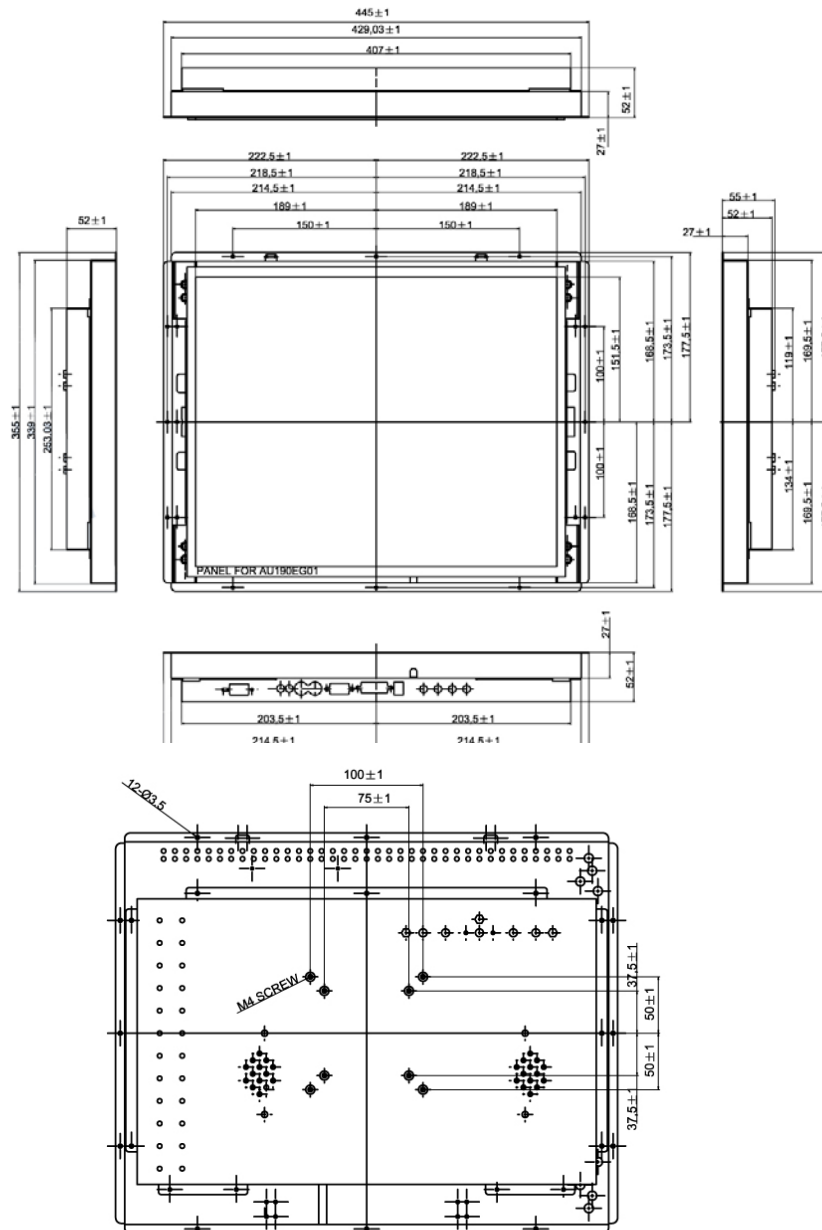

## Specifications

Model Name	WOPWH1900A1
Screen Size	19"
Active Display Area (mm)	376.32 (H) x 301.06 (V)
Pixel Pitch (mm)	0.294(H) x 0.294(V)
Display Resolution (pixel)	1280x1024
Contrast Ratio	1000:1 (typ.)
Display Color	16.7M (8bits/color)
Brightness (CD/m <sup>2</sup> )	400 (typ.)**
Viewing Angles (CR >=10)	-80~80 (H); -80~80 (V)
Synchronization Range_Horizontal / Vertical	31.5~80.0KHz / 60~75Hz
Recommended Resolution	1280x1024@60Hz,75Hz
Signal Connector	15 pin D-sub
Power Source	AC 100~240 V,Universal,±10%
Power Consumption	35W typical, normal operation
Power Management	VESA DPMS Compliant
Plug & Play	VESA DDC 1/2B
Video Input (optional)	S-Video, Composite, DVI
DVI Input (optional)	Yes
Optional Touch Screen protection glass(optional, reflection rate<0.5%)	Resistive, Capacitive, SAW Optional
Operation Temperature	0C~50C

## Mechanical Drawing

UNIT: mm