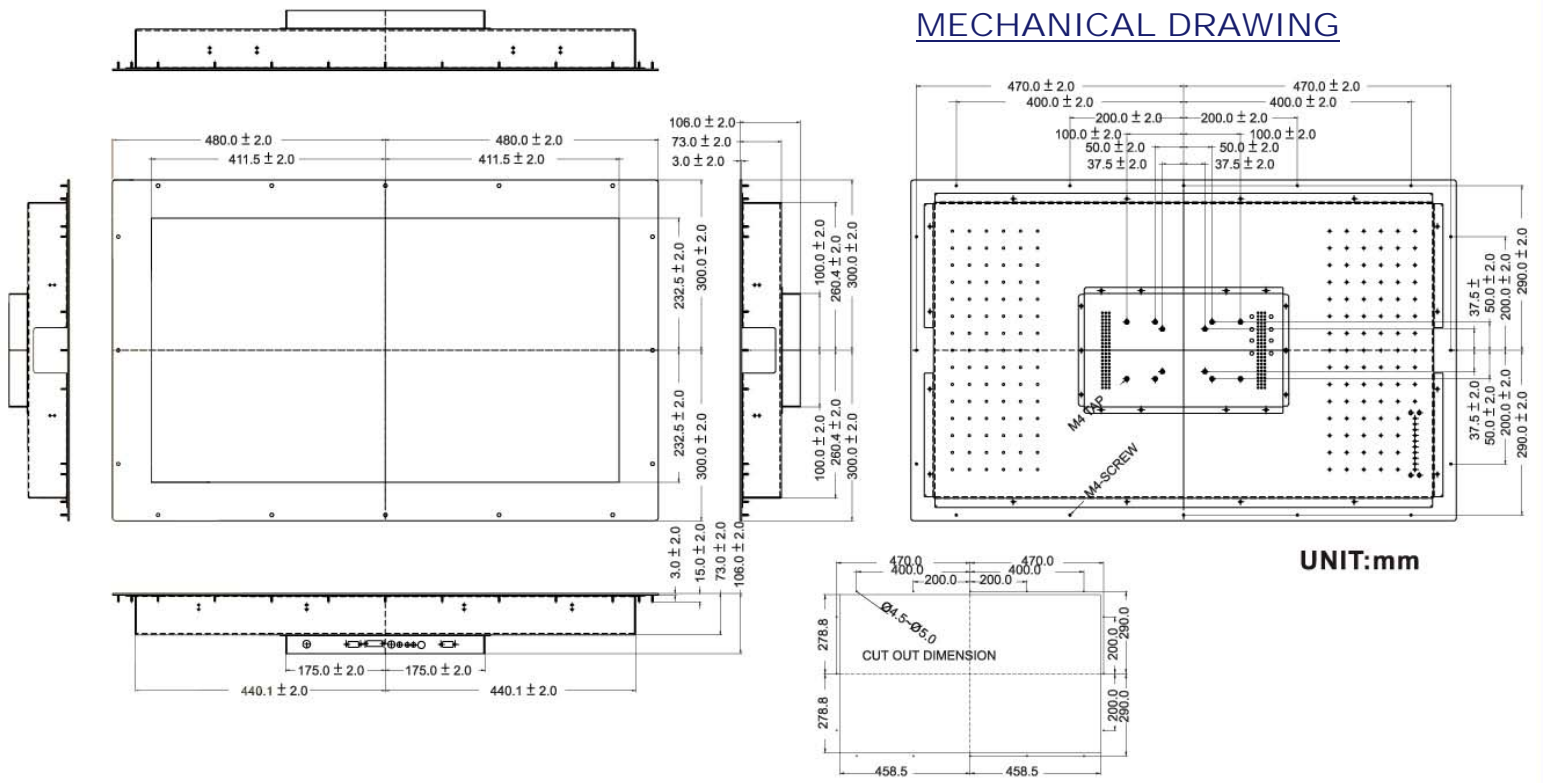

Specifications	
Model Name	WPMW3700A1
Viewable Size image	37"(16:9)
Active Display Area (mm)	819.36(H)x460.89(V)
Pixel Pitch(mm)	0.42675x0.42675
Number of Pixels	1920x1080
Contrast Ratio	1200:1 (typ.)
Display Color	16.7M (8 bits/colors)
Brightness(cd/m2)	550 (typ.)
Viewing Angle(CR>=10)	-85~85(H); -85~85(V)
Synchronization Range (Horizontal / Vertical)	31.5~80.0KHz/60~75Hz
Recommended Resolution	1920x1080@ 60Hz
Signal Connector	15 pin D-sub
Power Source	AC100~240V, Universal, 10%
Power Consumption	165W typical, normal operation
Power Management	VESA DPMS Compliant
Plug & Play	VESA DDC 1/2B
Optional Video Input	S-Video, Composite
Optional DVI Input	Yes
Optional Touch Screen	No Available

Remarks: WPMW3700A1 series= VGA input only
WPMW3700A1AV series= VGA+Video Input

MECHANICAL DRAWING

UNIT:mm