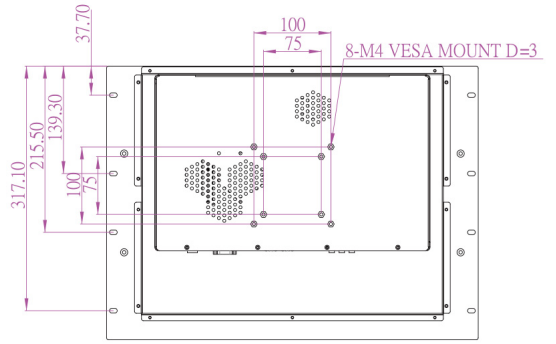

PANEL SPEC	
Size/Type	7" TFT
Resolutions	280 x 1024
Brightness	510 cd/m ² (typ.)
Contrast Ratio	000 : 1 (typ.)
Viewing Angles	-85~85(H);-80~80(V)
Max Colors	6.7M (6bits+FRC)
ENVIRONMENT CONSIDERATIONS	
Operating Temperature	0°C to 50°C
Operating Humidity	0% to 90% (non condensing)
ORDER OPTIONS	
Mechanical : 8U Rack Mount PPC	OS: Windows 10 IoT Enterprise
Touch : 5 Wires Resistive /RS232	DVD : Yes
(A customized housing is needed if you have demands of SAW/IR/SC touch)	
POWER SPECIFICATIONS	
Power Input	9~36V D C input with terminal block
Power Consumption	63W (typ.)(Max. backlight & high CPU load)

MECHANICAL DRAWING

Modularized Construction

- 1. OSD Membrane
- 2. 9-36V DC-in
- 3. Audio Jack
- 4. USB
- 5. RJ45
- 6. VGA
- 7. RS232/422/485
- 8. RS232
- 9. PS/2
- 10. DVD

FRONT VIEW

SIDE VIEW

Fully Integrated I/O

BOTTOM VIEW

BACK VIEW

- * Measurements shown in mm
- * Tolerance of all dimensions is shown as follow 0~30 mm ± 0.1 mm, 30~50 mm ± 0.15 mm, 50~120 mm ± 0.2 mm, above 120 mm ± 0.25 mm
- * Note: this is a simplified drawing and some components are not marked in detail. Please contact our sales representative if you need further product information.