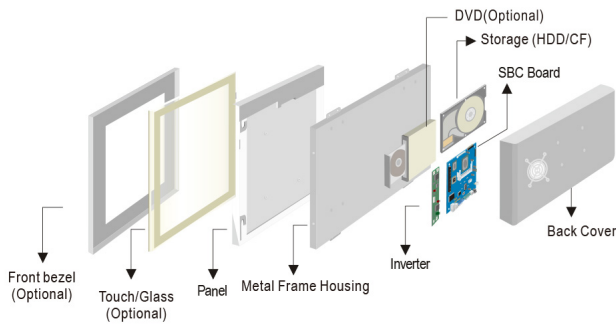

MODEL: WRKHC1700A2-P17G-DC-T-D-W10

SPECIFICATIONS

SYSTEM	
CPU	Intel 4th Generation Core™ i5-4300M 2.6GHz Processor, turbo to 3.3GHz
Memory	DDR3L-1600 SODIMM 4GB\
System Chipset	Intel QM87 Chipset
Storage	mSATA TLC 128GB SSD
LAN	Intel Ethernet Controller I210-IT + Intel Gigabit Ethernet PHY I218-LM
Audio Codec	Realtek HD Audio Codec
INPUT/OUPUT	
Serial Ports	3 x RS232, 1 x RS232/422/485
USB Ports	4 x USB 3.0
Keyboard / Mouse	2 x PS/2
Ethernet	2 x RJ 45-10/100/1000 Mbps
VGA	1 x VGA (female)
Audio	Line-Out, Line-In, Mic in

PANEL SPEC	
Size/Type	7" TFT
Resolutions	280 x 1024
Brightness	510 cd/m ² (typ.)
Contrast Ratio	000 : 1 (typ.)
Viewing Angles	-85~85(H);-80~80(V)
Max Colors	6.7M (6bits+FRC)
ENVIRONMENT CONSIDERATIONS	
Operating Temperature	0°C to 50°C
Operating Humidity	0% to 90% (non condensing)
ORDER OPTIONS	
Mechanical : 8U Rack Mount PPC	OS: Windows 10 IoT Enterprise
Touch : 5 Wires Resistive /RS232	DVD : Yes
(A customized housing is needed if you have demands of SAW/IR/SC touch)	
POWER SPECIFICATIONS	
Power Input	9~36V D C input with terminal block
Power Consumption	63W (typ.)(Max. backlight & high CPU load)

MECHANICAL DRAWING

Modularized Construction

- 1. OSD Membrane
- 2. 9-36V DC-in
- 3. Audio Jack
- 4. USB
- 5. RJ45
- 6. VGA
- 7. RS232/422/485
- 8. RS232
- 9. PS/2
- 10. DVD

FRONT VIEW

SIDE VIEW

Fully Integrated I/O