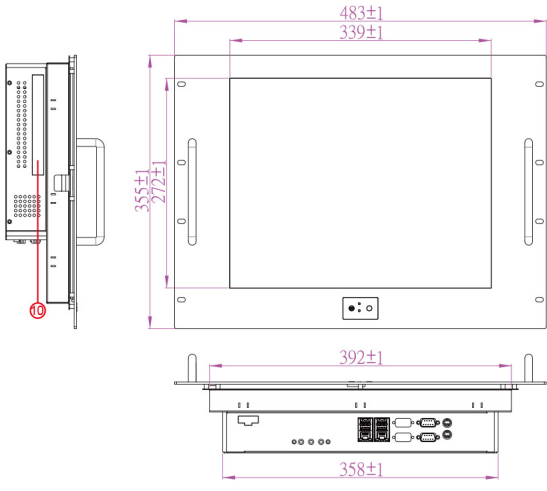

PANEL SPEC	
Size/Type	7" TFT
Resolutions	280 x 1024
Brightness	510 cd/m ² (typ.)
Contrast Ratio	000 : 1 (typ.)
Viewing Angles	-85~85(H);-80~80(V)
Max Colors	6.7M (6bits+FRC)
ENVIRONMENT CONSIDERATIONS	
Operating Temperature	0°C to 50°C
Operating Humidity	0% to 90% (non condensing)
ORDER OPTIONS	
Mechanical : 8U Rack Mount PPC	OS: Windows 10 IoT Enterprise
Touch : 5 Wires Resistive /RS232	DVD : Yes
(A customized housing is needed if you have demands of SAW/IR/SC touch)	
POWER SPECIFICATIONS	
Power Input	9~36V D C input with terminal block
Power Consumption	63W (typ.)(Max. backlight & high CPU load)

MECHANICAL DRAWING

Modularized Construction

- 1. OSD Membrane
- 2. 9-36V DC-in
- 3. Audio Jack
- 4. USB
- 5. RJ45
- 6. VGA
- 7. RS232/422/485
- 8. RS232
- 9. PS/2
- 10. DVD

FRONT VIEW

SIDE VIEW

Fully Integrated I/O

BOTTOM VIEW

BACK VIEW

- * Measurements shown in mm
- * Tolerance of all dimensions is shown as follow 0~30 mm ± 0.1 mm, 30~50 mm ± 0.15 mm, 50~120 mm ± 0.2 mm, above 120 mm ± 0.25 mm
- * Note: this is a simplified drawing and some components are not marked in detail. Please contact our sales representative if you need further product information.