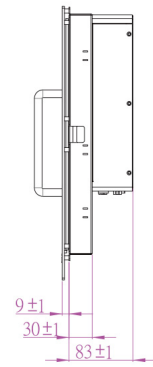

PANEL SPEC	
Size/Type	7" TFT
Resolutions	280 x 1024
Brightness	510 cd/m ² (typ.)
Contrast Ratio	000 : 1 (typ.)
Viewing Angles	-85~85(H);-80~80(V)
Max Colors	6.7M (6bits+FRC)
ENVIRONMENT CONSIDERATIONS	
Operating Temperature	0°C to 50°C
Operating Humidity	0% to 90% (non condensing)
ORDER OPTIONS	
Mechanical : 8U Rack Mount PPC	OS: Windows 10 IoT Enterprise
Touch : 5 Wires Resistive /RS232	DVD : Yes
(A customized housing is needed if you have demands of SAW/IR/SC touch)	
POWER SPECIFICATIONS	
Power Input	9~36V D C input with terminal block
Power Consumption	63W (typ.)(Max. backlight & high CPU load)

MECHANICAL DRAWING

Modularized Construction

- 1. OSD Membrane
- 2. 9-36V DC-in
- 3. Audio Jack
- 4. USB
- 5. RJ45
- 6. VGA
- 7. RS232/422/485
- 8. RS232
- 9. PS/2
- 10. DVD

FRONT VIEW

SIDE VIEW

Fully Integrated I/O

BOTTOM VIEW

BACK VIEW

- * Measurements shown in mm
- * Tolerance of all dimensions is shown as follow 0~30 mm ± 0.1 mm, 30~50 mm ± 0.15 mm, 50~120 mm ± 0.2 mm, above 120 mm ± 0.25 mm
- * Note: this is a simplified drawing and some components are not marked in detail. Please contact our sales representative if you need further product information.