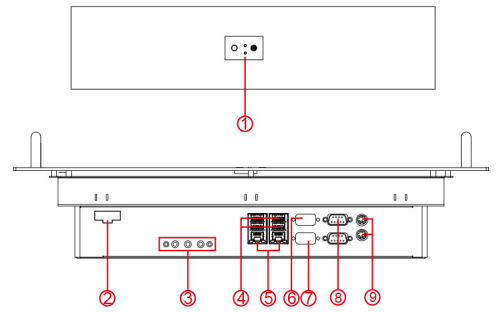

MODEL: WRKHC1700A2-P17G-DC-T-D-W10

SPECIFICATIONS

SYSTEM	
CPU	Intel 4th Generation Core™ i5-4300M 2.6GHz Processor, turbo to 3.3GHz
Memory	DDR3L-1600 SODIMM 4GB\
System Chipset	Intel QM87 Chipset
Storage	mSATA TLC 128GB SSD
LAN	Intel Ethernet Controller I210-IT + Intel Gigabit Ethernet PHY I218-LM
Audio Codec	Realtek HD Audio Codec
INPUT/OUPUT	
Serial Ports	3 x RS232, 1 x RS232/422/485
USB Ports	4 x USB 3.0
Keyboard / Mouse	2 x PS/2
Ethernet	2 x RJ 45-10/100/1000 Mbps
VGA	1 x VGA (female)
Audio	Line-Out, Line-In, Mic in

PANEL SPEC	
Size/Type	7" TFT
Resolutions	280 x 1024
Brightness	510 cd/m ² (typ.)
Contrast Ratio	000 : 1 (typ.)
Viewing Angles	-85~85(H);-80~80(V)
Max Colors	6.7M (6bits+FRC)
ENVIRONMENT CONSIDERATIONS	
Operating Temperature	0°C to 50°C
Operating Humidity	0% to 90% (non condensing)
ORDER OPTIONS	
Mechanical : 8U Rack Mount PPC	OS: Windows 10 IoT Enterprise
Touch : 5 Wires Resistive /RS232	DVD : Yes
(A customized housing is needed if you have demands of SAW/IR/SC touch)	
POWER SPECIFICATIONS	
Power Input	9~36V D C input with terminal block
Power Consumption	63W (typ.)(Max. backlight & high CPU load)

MECHANICAL DRAWING

Modularized Construction

- 1. OSD Membrane
- 2. 9-36V DC-in
- 3. Audio Jack
- 4. USB
- 5. RJ45
- 6. VGA
- 7. RS232/422/485
- 8. RS232
- 9. PS/2
- 10. DVD

FRONT VIEW

SIDE VIEW

Fully Integrated I/O

BOTTOM VIEW

BACK VIEW

- * Measurements shown in mm
- * Tolerance of all dimensions is shown as follow 0~30 mm ± 0.1 mm, 30~50 mm ± 0.15 mm, 50~120 mm ± 0.2 mm, above 120 mm ± 0.25 mm
- * Note: this is a simplified drawing and some components are not marked in detail. Please contact our sales representative if you need further product information.