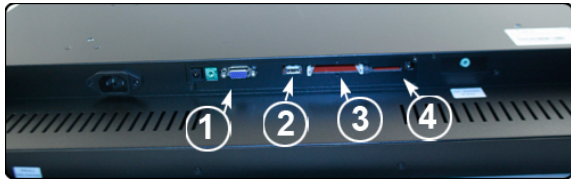

Chassis Mount 19" LCD Monitor  
1280x1024, CCFL-300nits, CF / SD / USB Plug and Play

Model: EDD1900C

## FEATURES:

- Digital Signage LCD Frame
- Commercial Grade LCD with Metal housing
- CF / SD / USB Plug and Play
- High Definition Resolution 1280 x 1024
- Max Resolution output 720P
- LED backlit
- Play Video/Photo/Music
- JPG,MP3,MPG1/2,AVI ,XVid
- Wide Viewing angle
- Auto-Play, Auto-repeat
- Support Timer to programming power on/off
- Support play list to specify files to play
- Support Programmable Photo Slide Timing
- Support Disconnection Memory to continuously play where it break
- Power Resume : Continue play the content from break point after power recover
- Power on password Setting
- Photo Rotation
- Full Function Remote Control
- Built in Speakers
- Optional High brightness 1000nits
- Optional Motion Sensors and Dimming Sensors
- Optional 6mm Vandal Proof Safety Glass
- Optional Stainless steel Front Bezel
- Optional Anti-Reflective AR 3mm Front Glass for protection

1. VGA Output Port
2. USB Plug-in
3. CF Plug-in
4. SD Card Plug-in