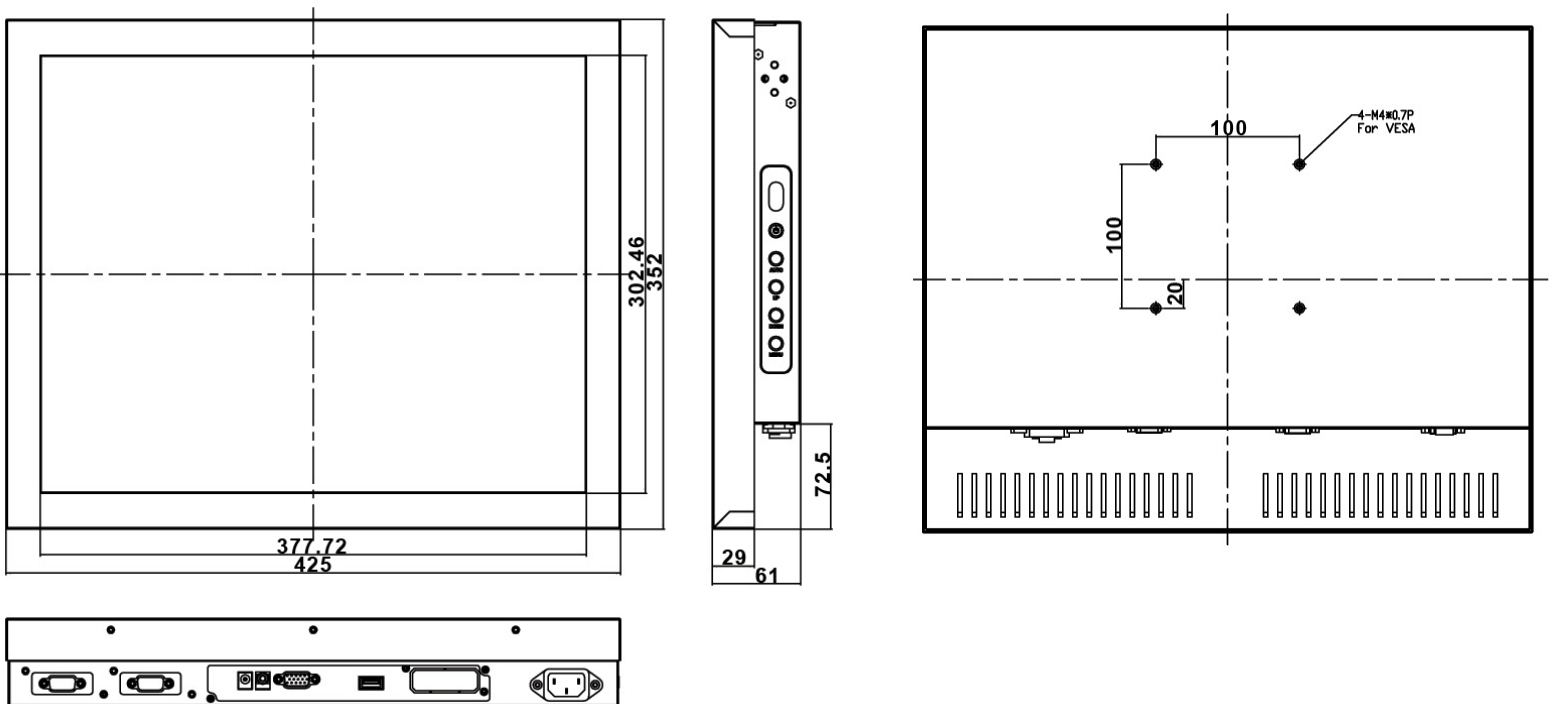

MECHANICAL DRAWINGS:

"These I/O are for references only, the actual power and video input might vary"

i-Tech Company LLC
TOLL FREE: (888) 483-2418 • EMAIL: info@iTechLCD.com • WEB: www.iTechLCD.com

"These high-definition LED Displays are simple to use and are purpose built for commercial environments"