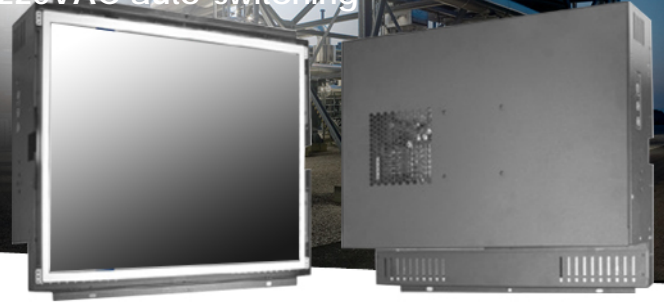

OPEN FRAME PANEL PC

15"-1024x768, LED-250nits Built-in Power System with 110/220VAC auto-switching

Intel ATOM Baytrail with Celeron-J1900 quad cores, 2.0GHz, Fanless

3xCOM (RS-232/RS-422/RS-485) , 4xUSB (2xUSB3.0, 2xUSB2.0)

1xVGA, 1xHDMI, 2xSATA, Audio, 2xGbE LAN, 1xPCIe, 1xMini-PCIe

2x204 pin SO-DIMM for DDR3/1333, up to 8GB

Without OS / Memory / HDD / SSD / Touch

MODEL: EOP1500-J

FEATURES HIGHLIGHTS

- Modularize mechanical design provides flexible product configuration and easy maintenance
- Optional build-in touch screen for interactive application
- Intel® Celeron J1900
- Intel® Atom BayTrail
- Dual Channel DDR3 1333 MHz SDRAM, Max up to 8GB
- 1 x VGA, 1 x HDMI, 3 x COM, 2 x LAN, 2 x USB 2.0, 2 x USB 3.0

SPECIFICATIONS

Panel	Cell Type / Glass Surface	TFT LCD / Black Anti-Glare, low reflection coating	
	Aspect Ratio / Size	4 : 3 / 15" viewable diagonal area	
	Active Area / Pixel Pitch	304.13(H) x 228.10(V) mm / 0.297(H) x 0.297(V) mm	
	Native Resolution / Colors	1024(H) x 768(V) / 16.2 M	
	Brightness / Contrast	250 cd/m ² (typ) / 700 : 1	
	Response Time	< 35 ms	
	Viewing Angle (typical)	H. 140° (- 70° ~ + 70°) , V. 120° (- 60° ~ + 60°)	
	Light Source	LED backlight, Long life, 35,000 hrs (typ)	
System	CPU	Intel® Celeron J1900 Processor	
	BIOS	UEFI	
	System / Graphic Chipset	Intel® Gen7 Intel Graphics DX 11*, OGL3.2	
	System Memory	Dual Channel DDR3 1333 MHz SDRAM, Max up to 8GB	
	HDD	2 x SATA	
	I/O port	1 x VGA, 1 x HDMI	
		2 x USB 2.0, 2 x USB 3.0	
3 x COM (RS232/422/485)			
2 x LAN, Mic-in, Line-out			
Expansion	1 x Mini PCI-e		
Power	Power Input	12V DC input with adapter	
	Power Consumption	30 Watt, <1 Watt	
Operating Condition	Temperature / Humidity	0°C ~ 50°C (32°F ~ 122°F) , 10% ~ 90% (no condensation)	
Dimensions	Physical	Please refer to Drawing	
	Carton	W x H x D = TBD	