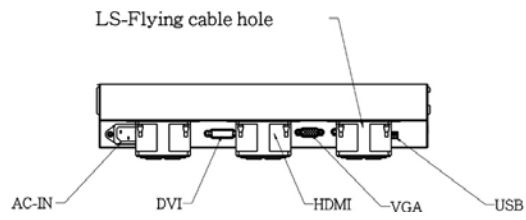

MECHANICAL DRAWING: