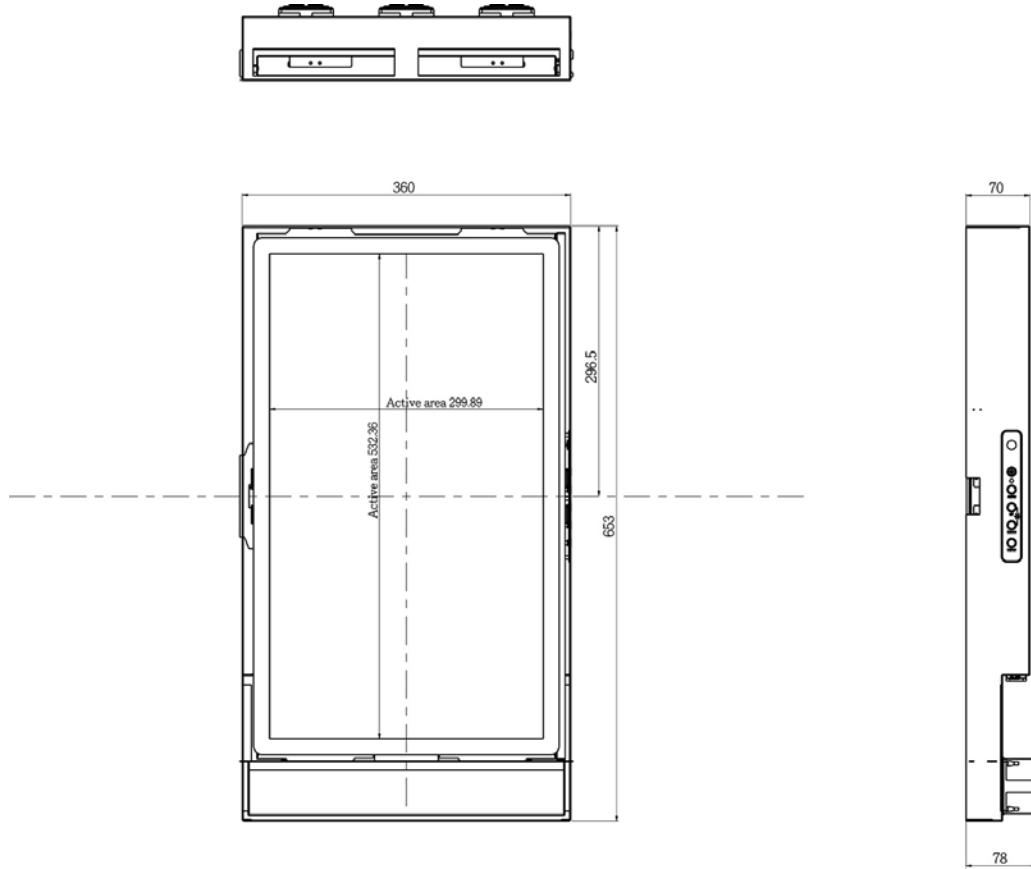

MECHANICAL DRAWING: