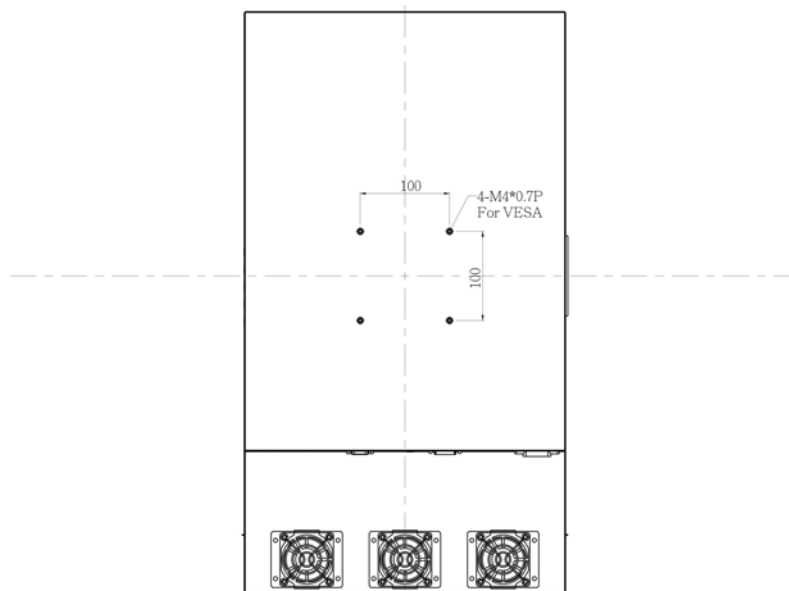

MECHANICAL DRAWING: