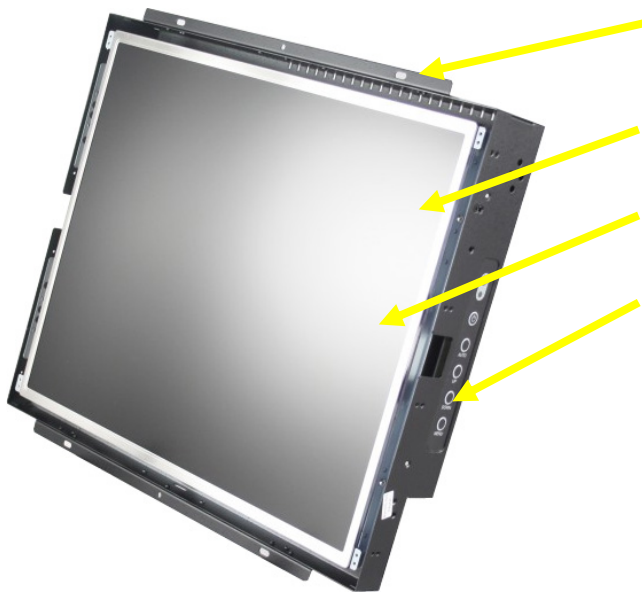

## 24" Portrait Mode Open Frame(OEM) LCD monitor

1920x1080, LED-1500nits, VGA+DVI+HDMI input ports 3mm Projected capacitive touch, with AR surface treatment, USB interface 3xFAN (High speed, Low noise) integrated on rear side Air flow between LCD panel and Projected capacitive touch Auto-Dimming light sensor with 2ft loosed cable from I/O area

*EOP Series: Industrial Open Frame Metal Housing LCD Monitor (Optional for High Brightness and LED backlight)*

### FEATURES HIGHLIGHTS

Easy to Mount Open Frame, metal chassis (top & bottom flanges flanges)

Optional for Resistive/ Capacitive/ SAW/ IR/ Projective Capacitive Touch screen

Auto Video Signal ON / OFF  
Auto Always Power On