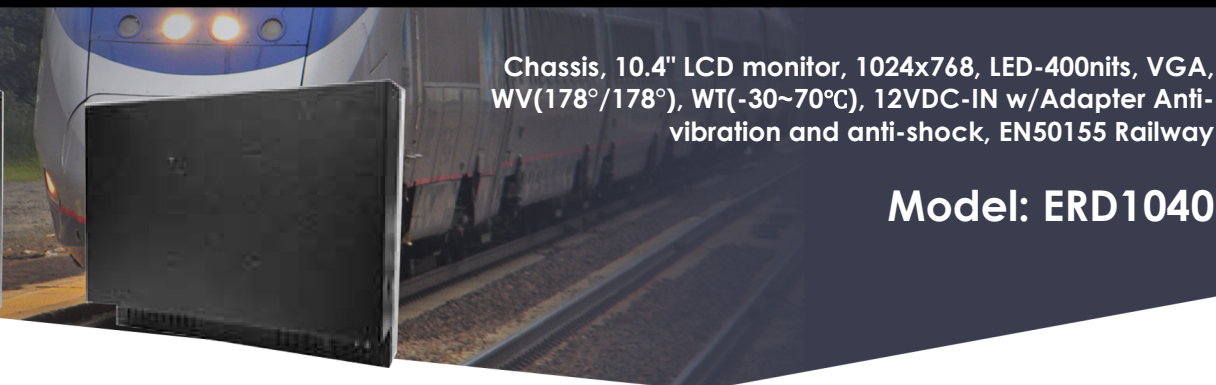

# Zero bezel Chassis Anti-Shock, EN50155 Railway

Chassis, 10.4" LCD monitor, 1024x768, LED-400nits, VGA, WV(178°/178°), WT(-30~70°C), 12VDC-IN w/Adapter Anti-vibration and anti-shock, EN50155 Railway

**Model: ERD1040**

## SPECIFICATIONS

<b>Panel</b>	Cell Type / Glass Surface	TFT LCD / Black Anti-Glare, low reflection coating	
	Aspect Ratio / Size	4 : 3 / 10.4" viewable diagonal area	
	Active Area / Pixel Pitch	210.4(H) x 157.8(V) mm / 0.2055(H) x 0.2055(V) mm	
	Native Resolution / Colors	1024(H) x 768(V) / 16.2 M	
	Brightness / Contrast	400 cd/m <sup>2</sup> (typ) / 1000 : 1	
	Response Time	< 25 ms	
	Viewing Angle (typical)	H. 178° (- 89° ~ + 89°) , V. 178° (- 89° ~ + 89°)	
	Light Source	LED backlight, Long life, 35,000 hrs (typ)	
<b>Input Sources</b>	PC System	Signal	Analog RGB (0.7/1.0 V <sub>p-p</sub> , 75 ohms)
		Sync	Separate Sync, Composite Sync, Sync On Green
		Frequency	F <sub>h</sub> : 30 - 82Khz , F <sub>v</sub> : 50 - 75Hz
	Audio System	2W speaker x 2	
<b>Input Terminals</b>	1 x VGA (15 Pin Female D- ub) , 1 x PC Audio (Stereo Headphone Jack) , 1 x DC Power Plug		
<b>Convenient Features</b>	Auto Calibration , Back Light Adjustment , Plug&Play (VESA DDC/CI, DDC 2B)		
	OSD Multi-Languages , Wall Mount Ready (VESA Dimension - please refer to Drawing)		
<b>Power</b>	12VDC in		
<b>Power Consumption</b>	Operation / Power Saving	17.5 watt , < 2 watt (Support DPMS)	
<b>Operating Condition</b>	Temperature / Humidity	-30°C ~ 70°C (-22°F ~ 158°F) , 10% ~ 90% (no condensation)	
<b>Storage Condition</b>	Temperature / Humidity	-30°C ~ 80°C (-22°F ~ 176°F) , 10% ~ 90% (no condensation)	
<b>Certification</b>		FCC , CE	
<b>Dimensions</b>	Physical	Please refer to Drawing	
	Carton	W x H x D = TBD	
<b>Weight</b>	N.W. / G.W.	3.5 Kgs / 4.5 Kgs	
<b>Container Loaded</b>	20ft / 40ft / 40ft HQ	TBD (Sets , By pallet)	