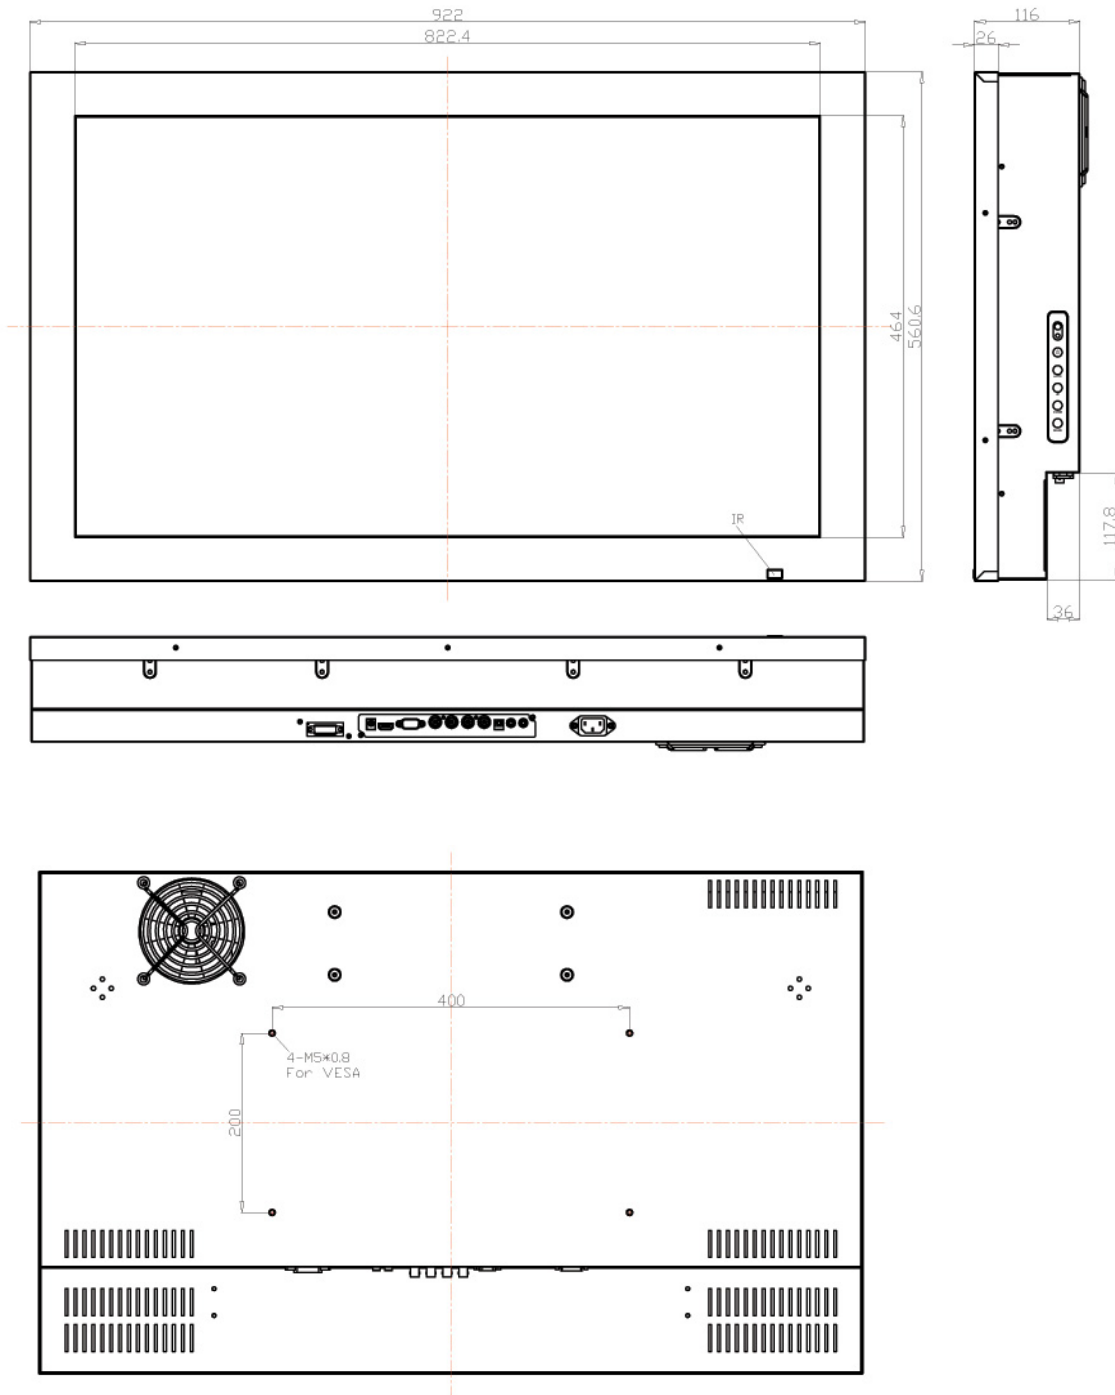

Mechanical Drawing: