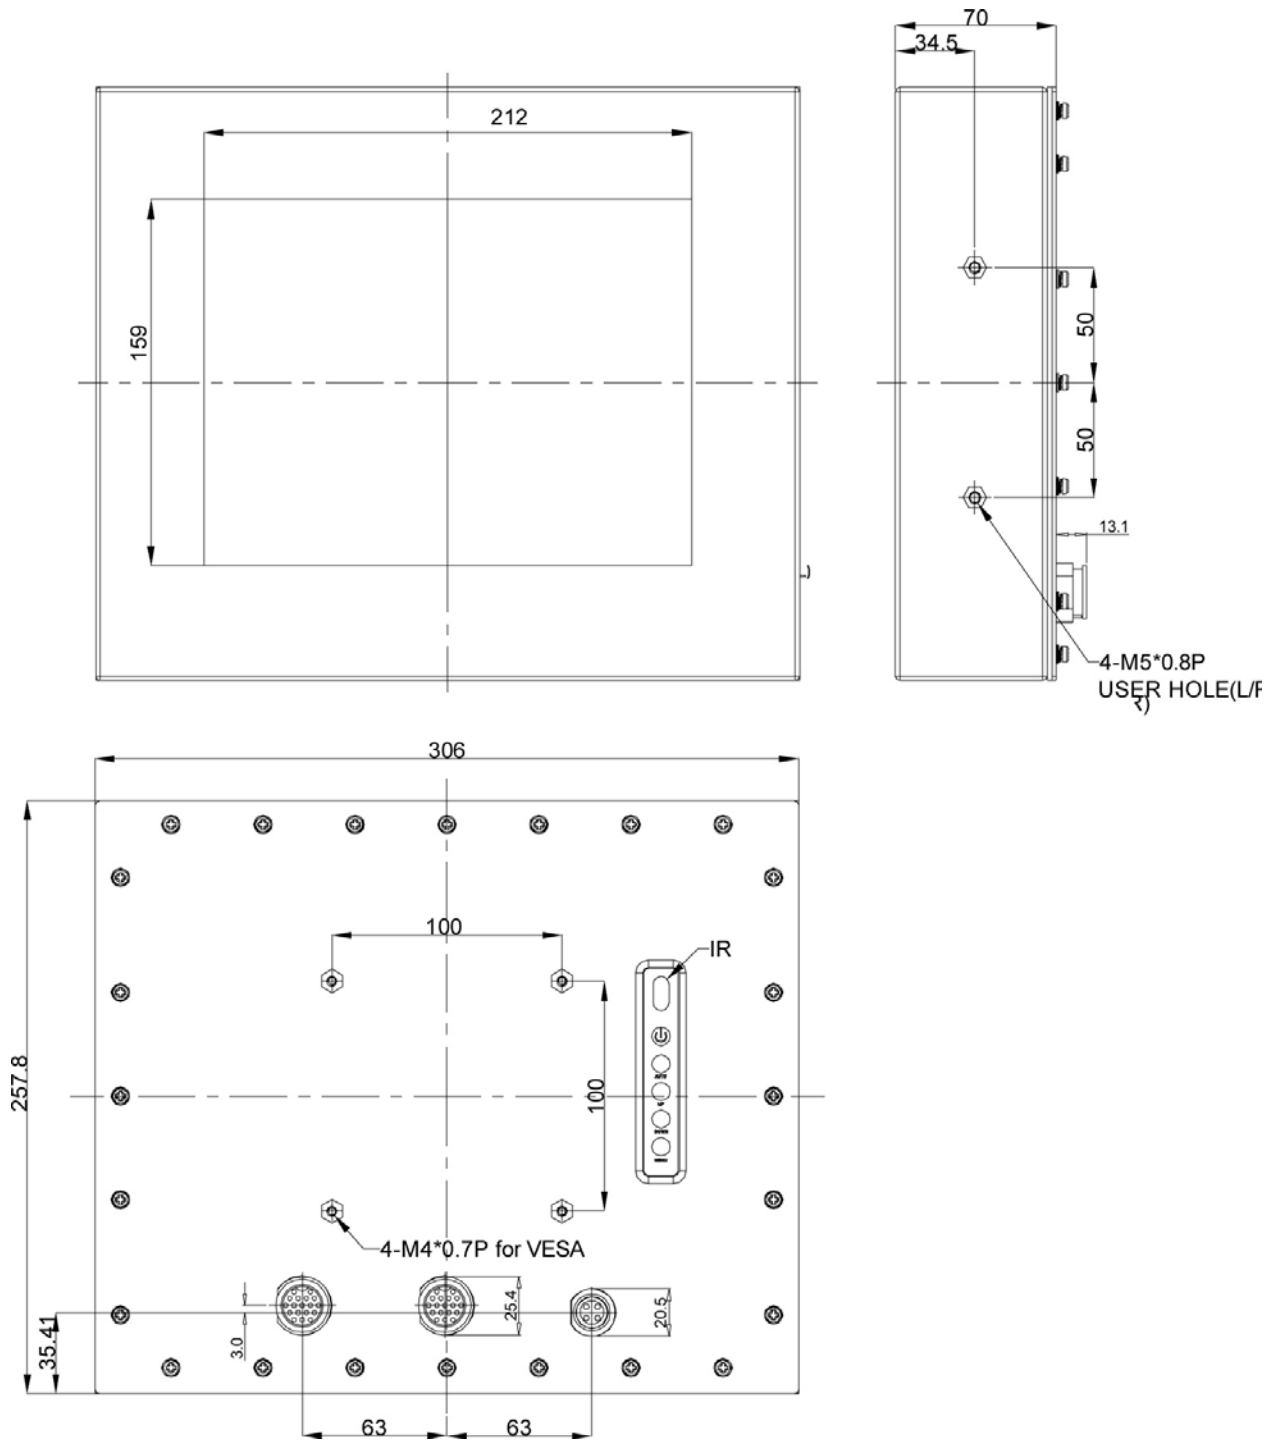

Mechanical Drawing: