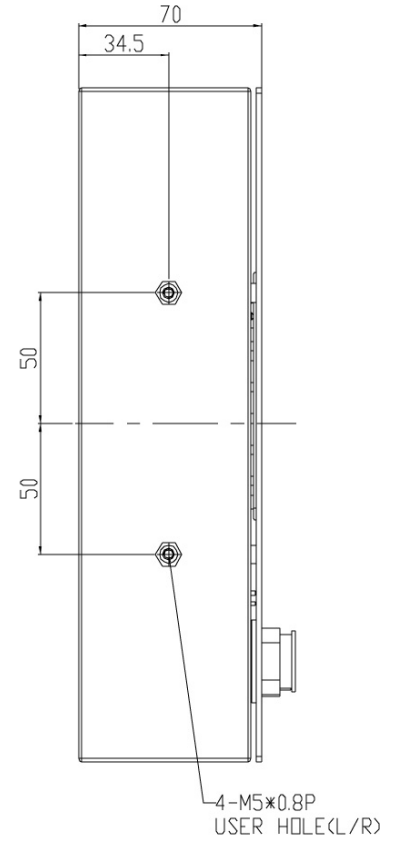

Mechanical Drawing: