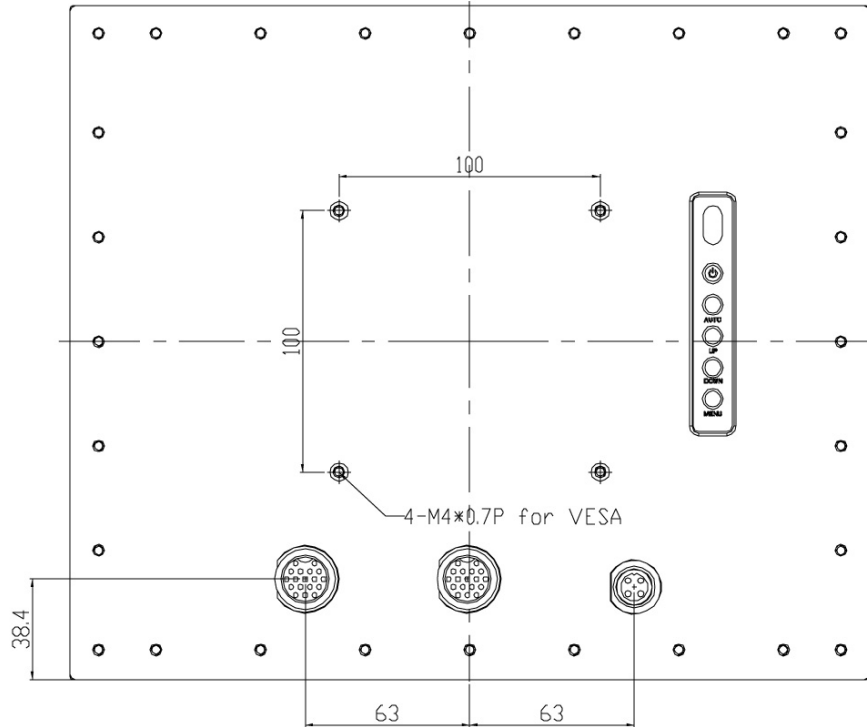

Mechanical Drawing: