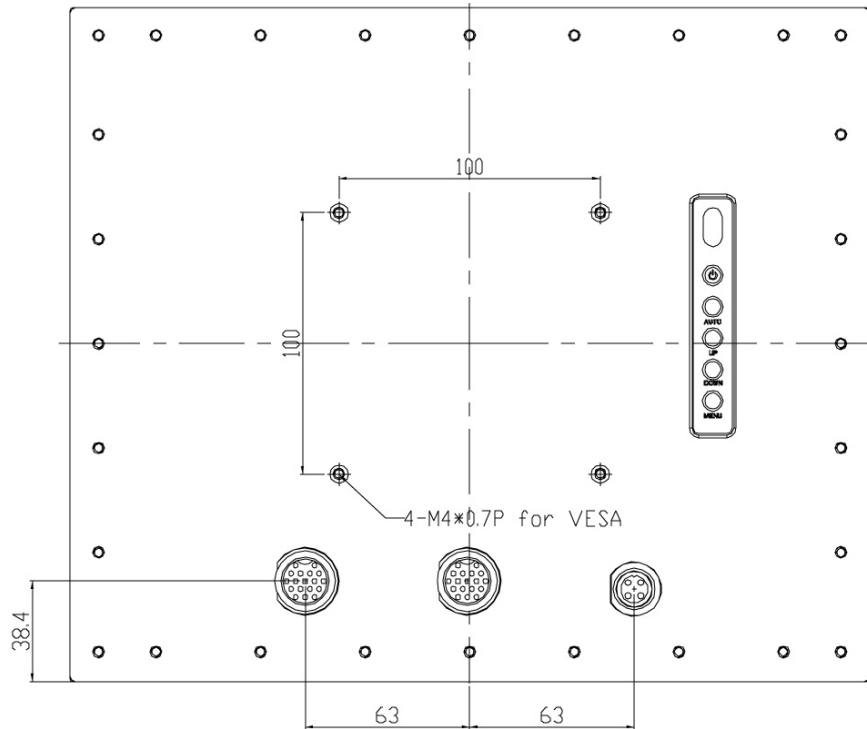

Mechanical Drawing: