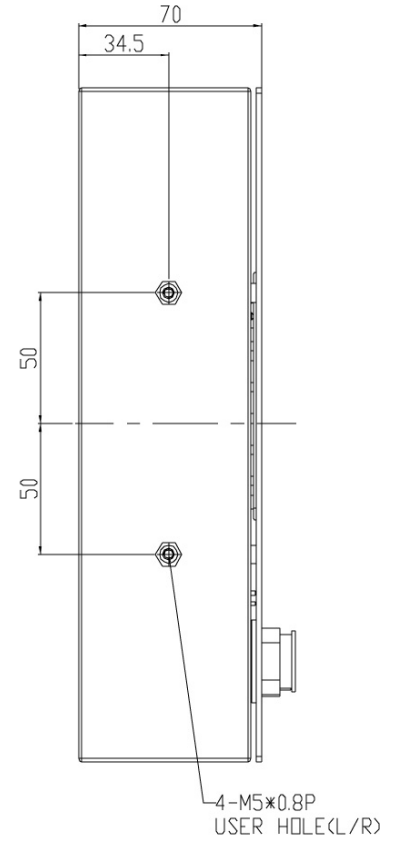

Mechanical Drawing: