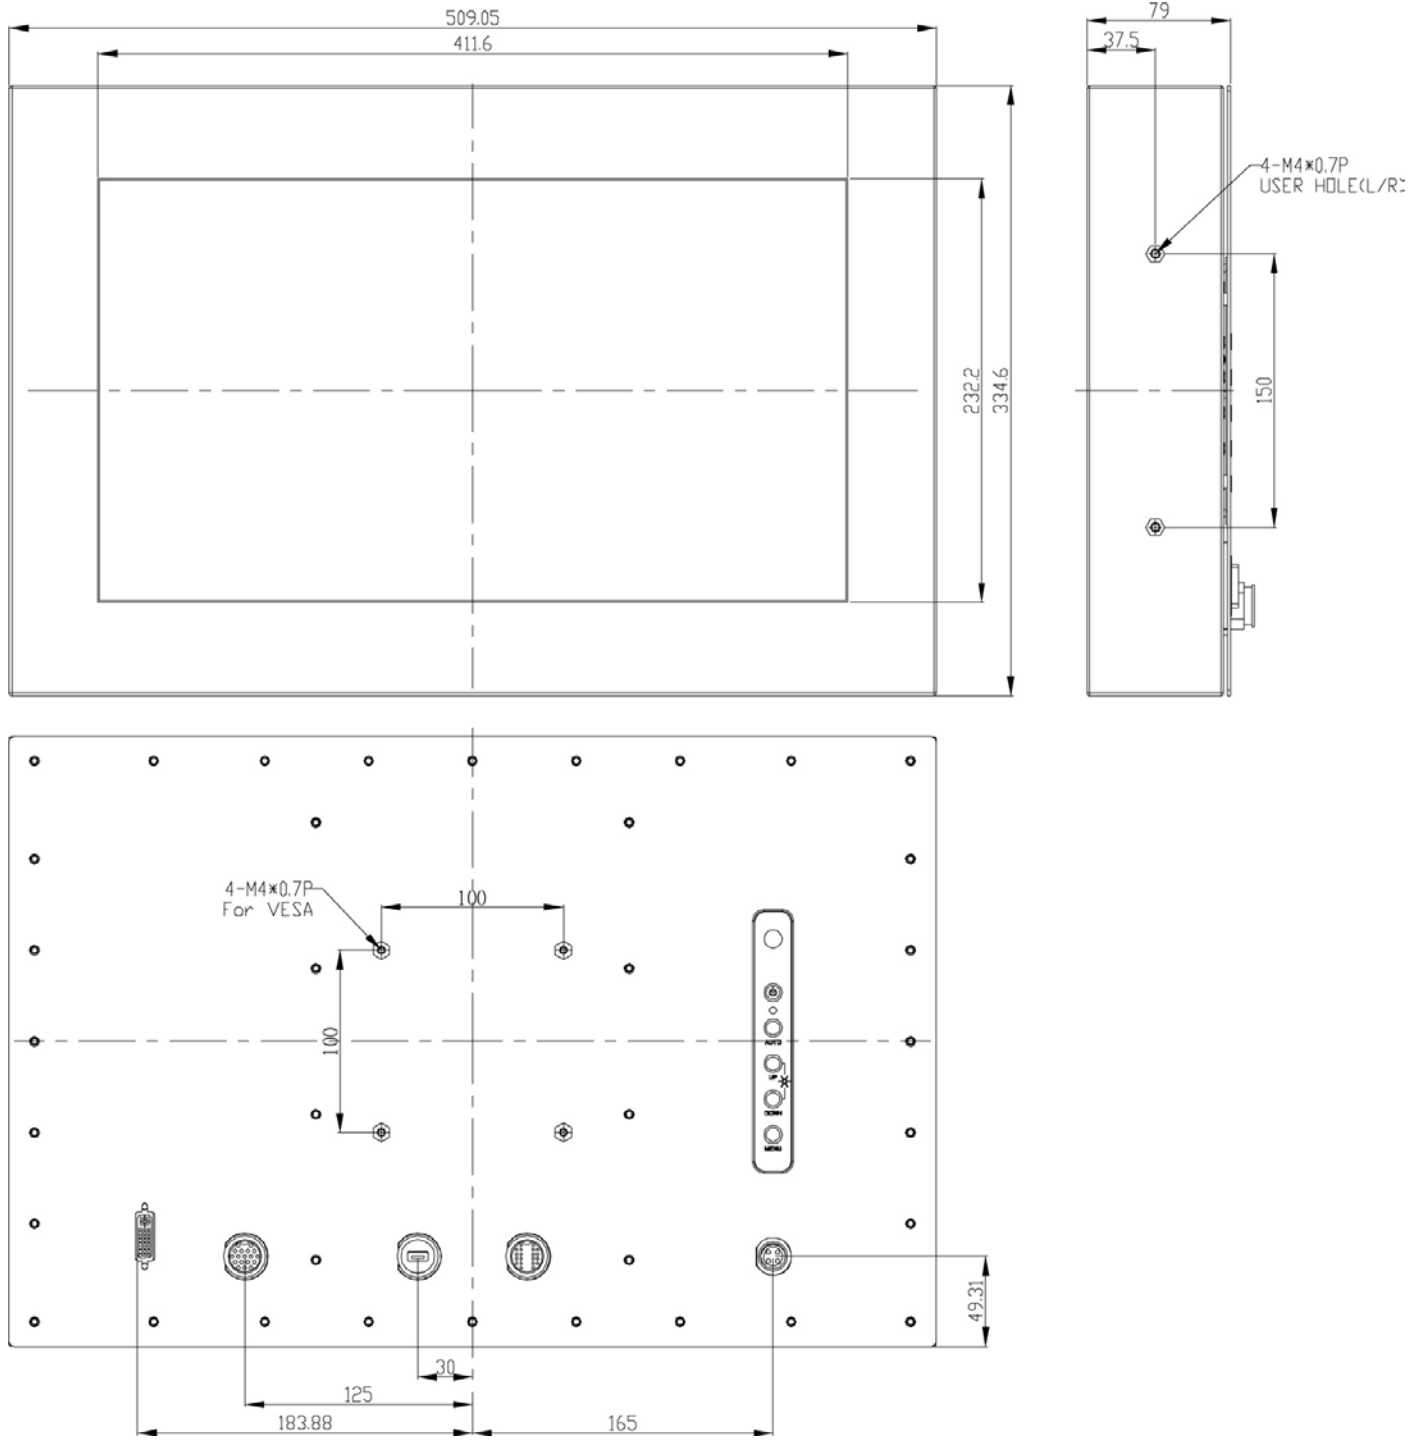

Mechanical Drawing: