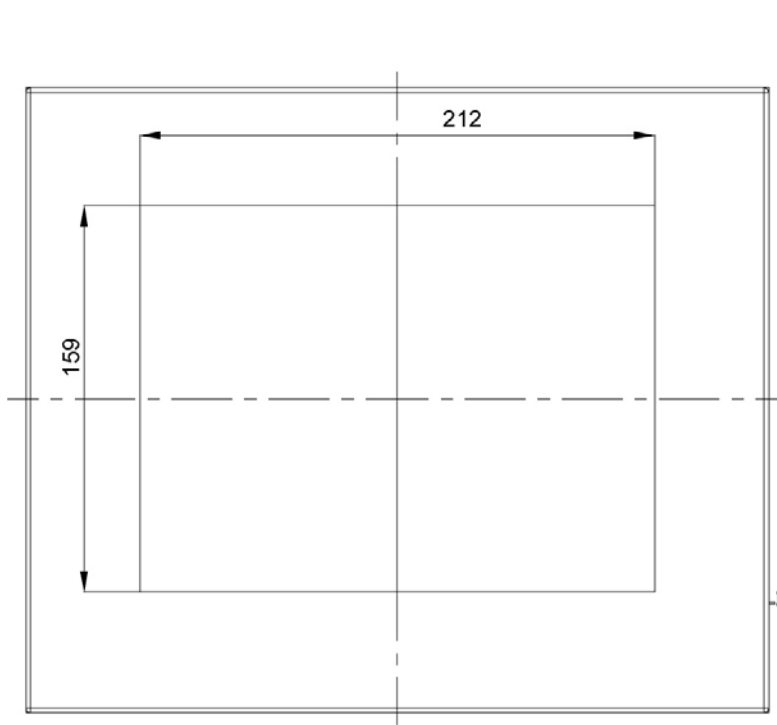

Mechanical Drawing: