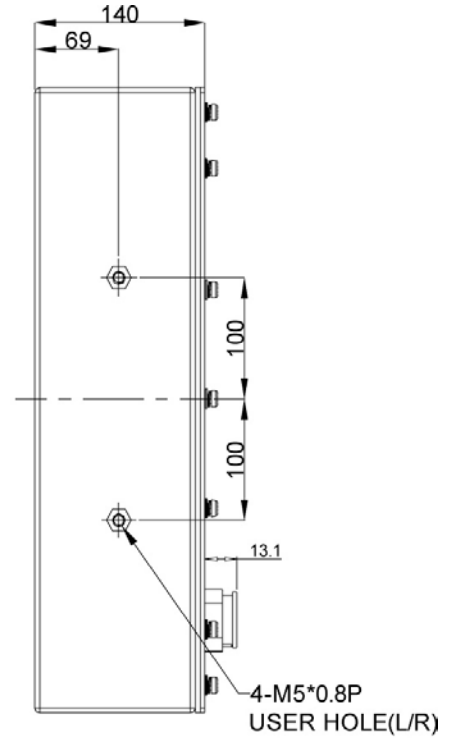

Mechanical Drawing: