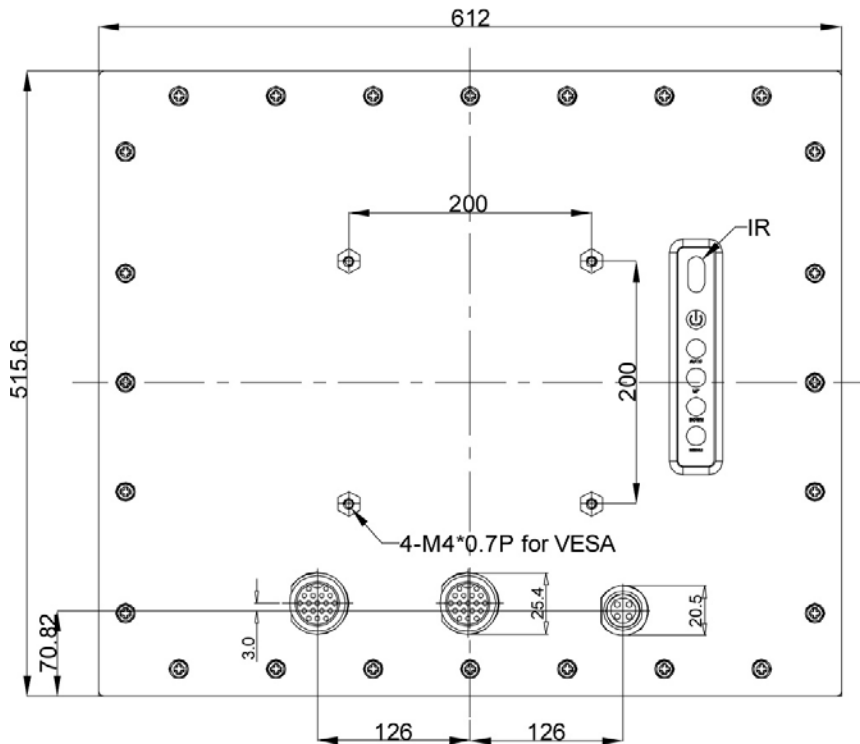

Mechanical Drawing: