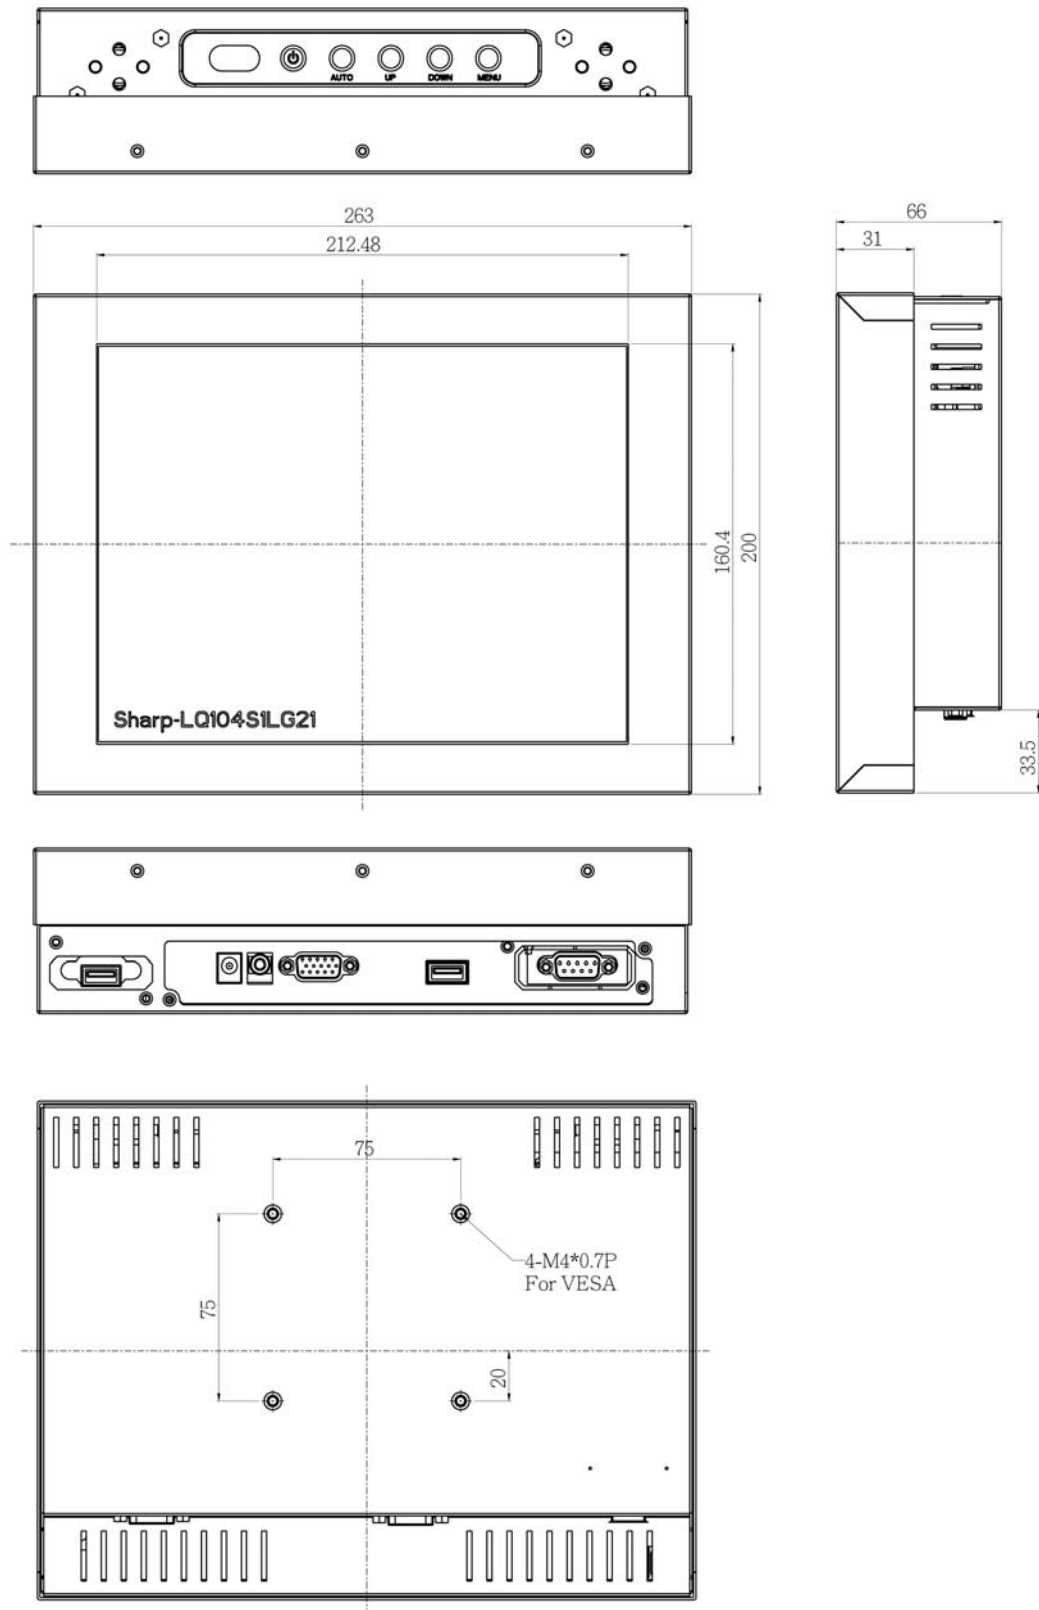

MECHANICAL DRAWING: