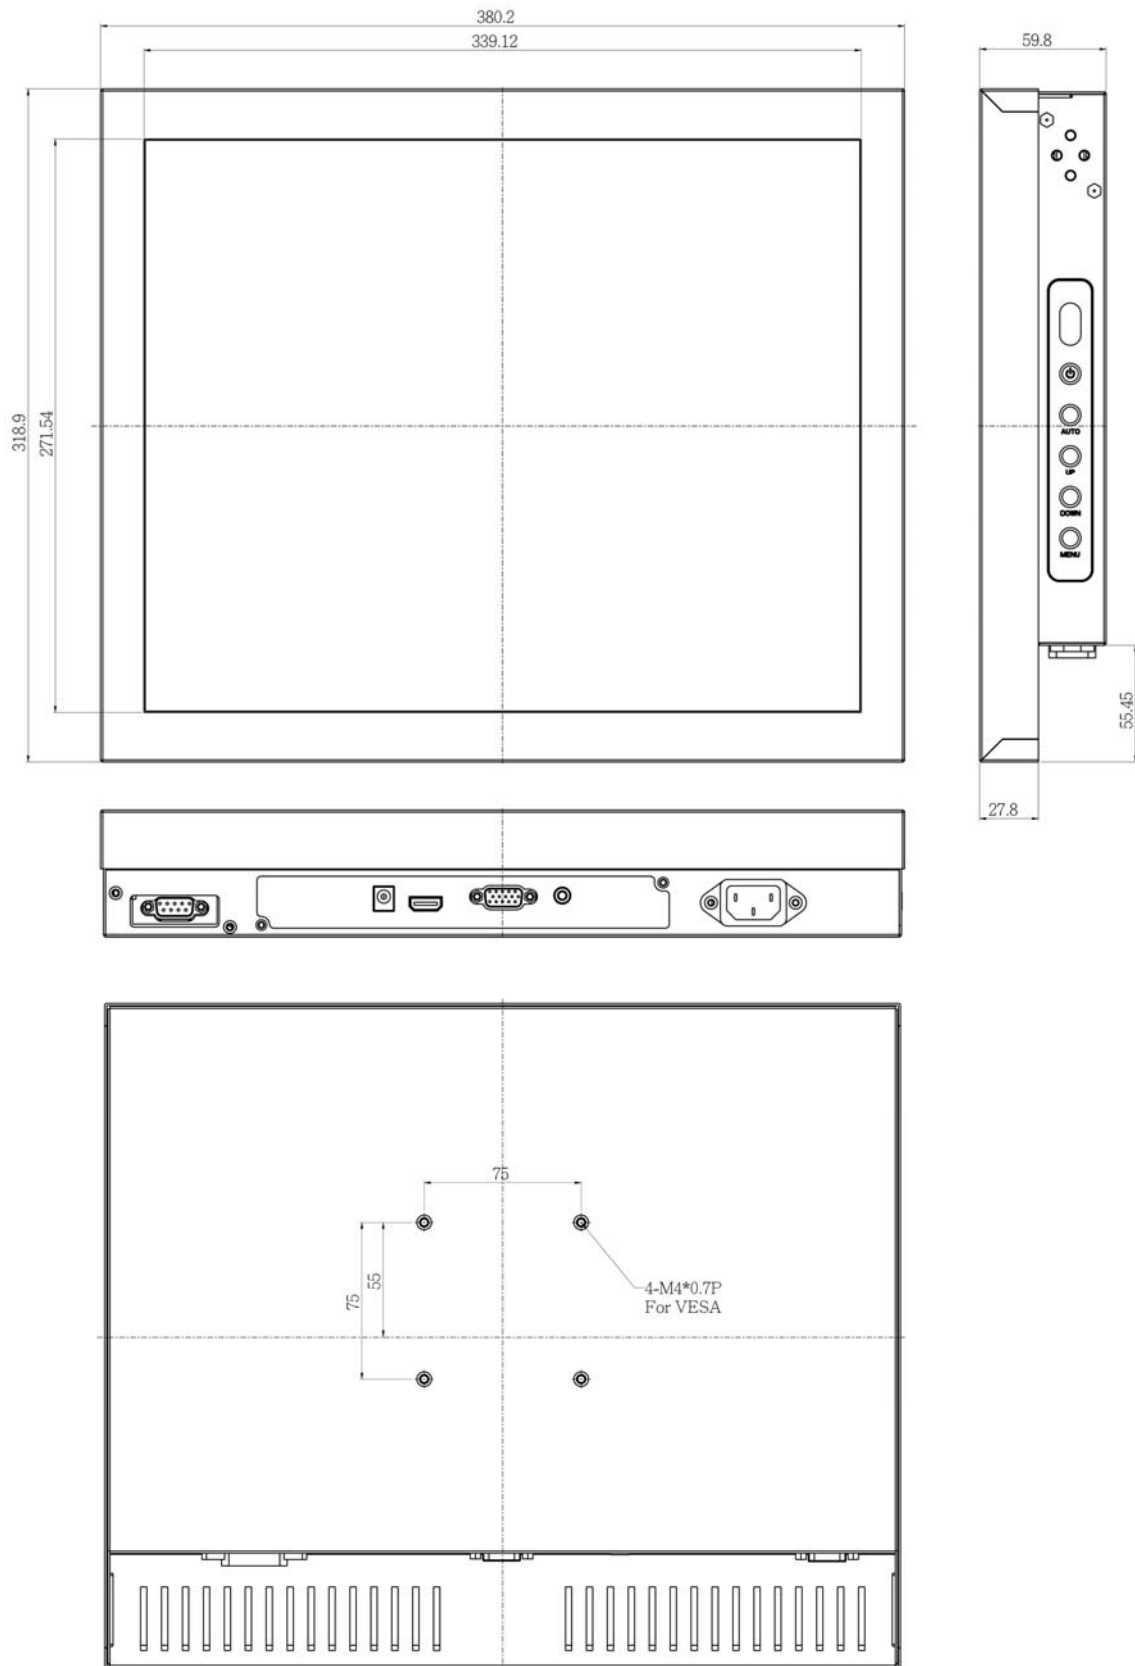

MECHANICAL DRAWING: