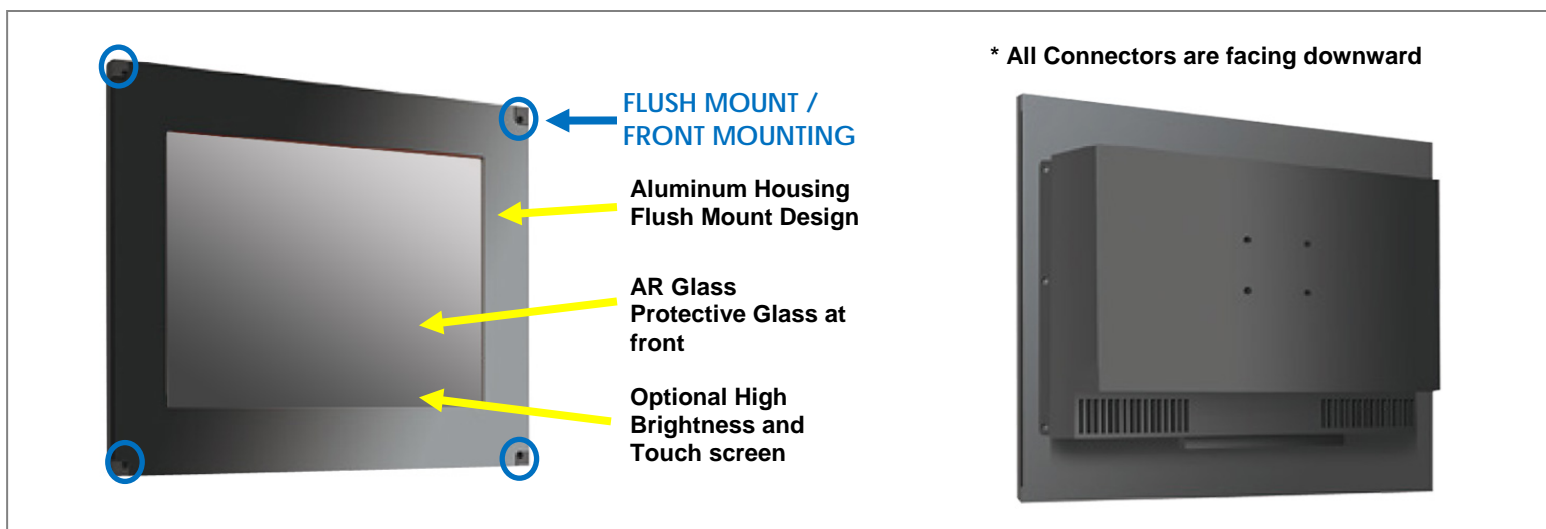

## Features:

- Modular mechanism design provides flexible product configuration and easy maintenance.
- Optional to built-in touch screen for interactive application.
- Available with auto-brightness sensor offers application in day and night.
- Complete custom design/solution for OEM customers

## Specification:

<b>Panel</b>	Cell Type / Glass Surface	TFT LCD / Black Anti-Glare, low reflection coating	
	Aspect Ratio / Size	4 : 3 / 10.4" viewable diagonal area	
	Active Area / Pixel Pitch	210.4(H) x 157.8(V) mm / 0.2055(H) x 0.2055(V) mm	
	Native Resolution / Colors	1024(H) x 768(V) / 16.2 M	
	Brightness / Contrast	450 cd/m <sup>2</sup> (typ) / 1000 : 1	
	Response Time	≤ 25 ms	
	Viewing Angle (typical)	H. 178o (- 89o ~ + 89o) , V. 178o(- 89o ~ + 89o)	
	Light Source	LED backlight, Long life, 35,000 hrs (typ)	
<b>Input Sources</b>	PC System	Signal	Analog RGB (0.7/1.0 V <sub>p-p</sub> , 75 ohms)
		Sync	Separate Sync, Composite Sync, Sync On Green
		Frequency	F <sub>h</sub> : 30 - 82Khz , F <sub>v</sub> : 50 -75Hz
	Audio System	2W speaker x 2	
<b>Input Terminals</b>	1 x VGA (15 Pin Female D-Sub) , 1 x PC Audio (Stereo Headphone Jack) , 1 x DC Power Plug		
<b>Convenient Features</b>	Auto Calibration , Back Light Adjustment , Plug&Play (VESA DDC/CI, DDC 2B)		
	OSD Multi-Languages , Wall Mount Ready (VESA Dimension - please refer to Drawing)		
<b>Power</b>	External AC-to-12VDC power adapter with universal / Auto-Sensing, AC 90 to 260V, 50 / 60 Hz		
<b>Power Consumption</b>	Operation / Power Saving	17.5 watt , < 2 watt (Support DPMS)	
<b>Operating Condition</b>	Temperature / Humidity	-30°C ~ 70°C (-22°F ~ 158°F) , 10% ~ 90% (no condensation)	
<b>Storage Condition</b>	Temperature / Humidity	-30°C ~ 80°C (-22°F ~ 176°F) , 10% ~ 90% (no condensation)	
<b>Certification</b>		FCC , CE	
<b>Dimensions</b>	Physical	Please refer to Drawing	
	Carton	W x H x D = TBD	
<b>Weight</b>	N.W. / G.W.	3.5 Kgs / 4.5 Kgs	
<b>Container Loaded</b>	20ft / 40ft / 40ft HQ	TBD (Sets , By pallet)	