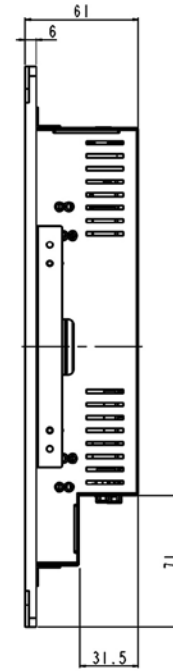

Rugged Completely Sealed IP65/NEMA4 Flush Mount LCD Monitor

Specification:

Panel	Cell Type / Glass Surface	TFT LCD / Black Anti-Glare, low reflection coating	
	Aspect Ratio / Size	4 : 3 / 12.1" viewable diagonal area	
	Active Area / Pixel Pitch	246.0(H) x 184.5(V) mm / 0.3075(H) x 0.3075(V) mm	
	Native Resolution / Colors	800(H) x 600(V) / 262 K	
	Brightness / Contrast	250 cd/m ² (typ) / 600 : 1	
	Response Time	≤ 35 ms	
	Viewing Angle (typical)	H. 140o (- 70o ~ + 70o) , V. 120o(- 60o ~ + 60o)	
	Light Source	LED backlight, Long life, 35,000 hrs (typ)	
Input Sources	PC System	Signal	Analog RGB (0.7/1.0 V _{p-p} , 75 ohms)
		Sync	Separate Sync, Composite Sync, Sync On Green
		Frequency	F _h : 30 - 82Khz , F _v : 50 -75Hz
	Audio System	2W speaker x 2	
Input Terminals	1 x VGA (15 Pin Female D-Sub) , 1 x PC Audio (Stereo Headphone Jack) , 1 x DC Power Plug		
Convenient Features	Auto Calibration , Back Light Adjustment , Plug&Play (VESA DDC/CI, DDC 2B)		
	OSD Multi-Languages , Wall Mount Ready (VESA Dimension - please refer to Drawing)		
Power	External AC-to-12VDC power adapter with universal / Auto-Sensing, AC 90 to 260V, 50 / 60 Hz		
Power Consumption	Operation / Power Saving	21.9 watt , < 2 watt (Support DPMS)	
Operating Condition	Temperature / Humidity	0°C ~ 50°C (32°F ~ 122°F) , 10% ~ 90% (no condensation)	
Storage Condition	Temperature / Humidity	- 20°C ~ 60°C (- 4°F ~ 140°F) , 10% ~ 90% (no condensation)	
Certification		FCC , CE	
Dimensions	Physical	Please refer to Drawing	
	Carton	W x H x D = TBD	
Weight	N.W. / G.W.	3.5 Kgs / 4.5 Kgs	
Container Loaded	20ft / 40ft / 40ft HQ	TBD (Sets , By pallet)	

Mechanical Drawing:

TOP VIEW

CUTOUT DIM.

LCD Options:

**LED Backlight Options**

Introducing LED backlight options for monitors for energy efficiency and a brighter screen.

**VIDEO Input Options:**

For Video inputs options: