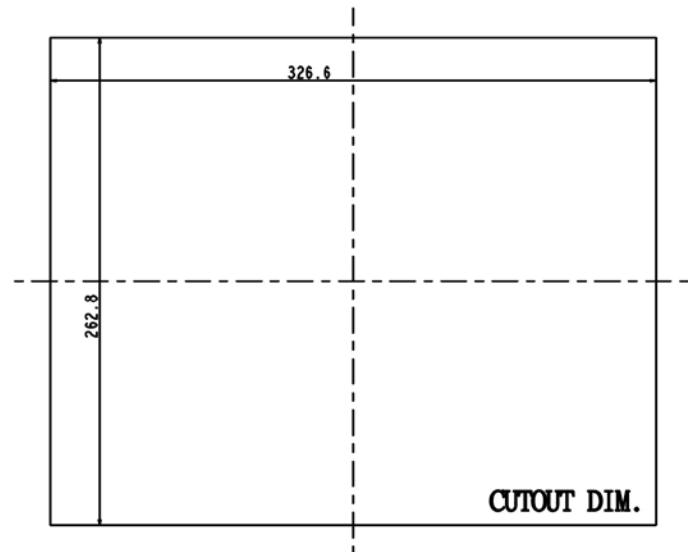

CUTOUT DIM.