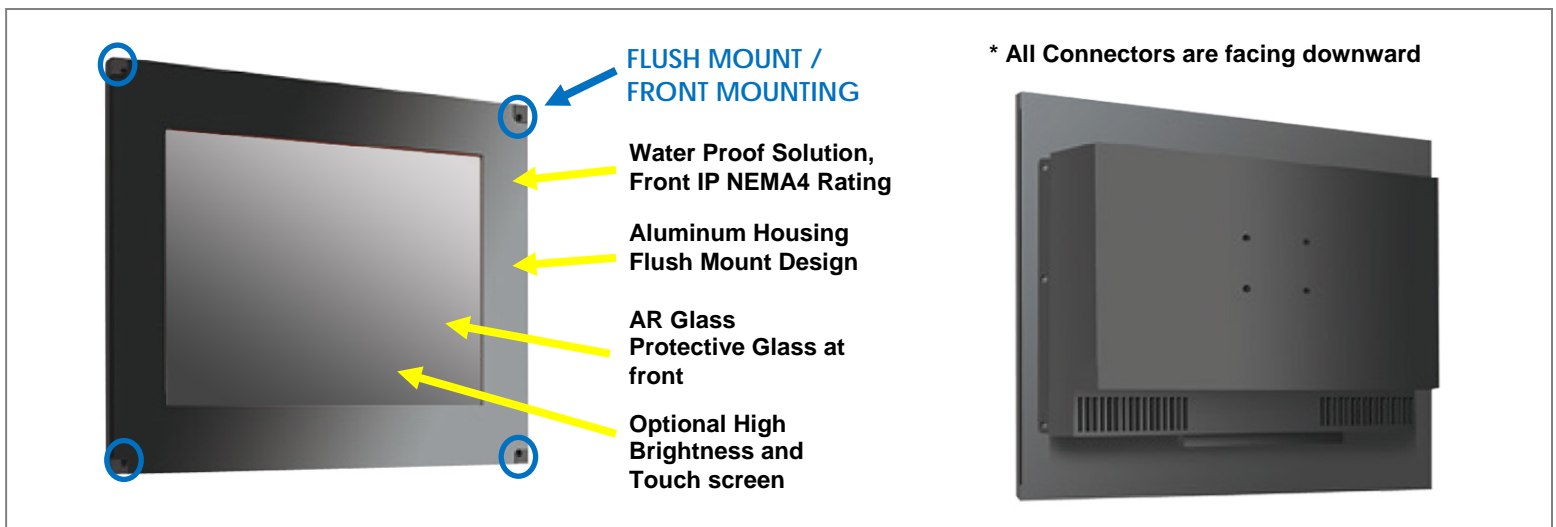

Rugged Completely Sealed IP65/NEMA4 Flush Mount LCD Monitor

Specification:

Panel	Cell Type / Glass Surface	TFT LCD / Black Anti-Glare, low reflection coating	
	Aspect Ratio / Size	4 : 3 / 12.1" viewable diagonal area	
	Active Area / Pixel Pitch	246.0(H) x 184.5(V) mm / 0.3075(H) x 0.3075(V) mm	
	Native Resolution / Colors	800(H) x 600(V) / 262 K	
	Brightness / Contrast	250 cd/m ² (typ) / 600 : 1	
	Response Time	≤ 35 ms	
	Viewing Angle (typical)	H. 140o (- 70o ~ + 70o) , V. 120o(- 60o ~ + 60o)	
	Light Source	LED backlight, Long life, 35,000 hrs (typ)	
Input Sources	PC System	Signal	Analog RGB (0.7/1.0 V _{p-p} , 75 ohms)
		Sync	Separate Sync, Composite Sync, Sync On Green
		Frequency	F _h : 30 - 82Khz , F _v : 50 -75Hz
	Audio System	2W speaker x 2	
Input Terminals	1 x VGA (15 Pin Female D-Sub) , 1 x PC Audio (Stereo Headphone Jack) , 1 x DC Power Plug		
Convenient Features	Auto Calibration , Back Light Adjustment , Plug&Play (VESA DDC/CI, DDC 2B)		
	OSD Multi-Languages , Wall Mount Ready (VESA Dimension - please refer to Drawing)		
Power	External AC-to-12VDC power adapter with universal / Auto-Sensing, AC 90 to 260V, 50 / 60 Hz		
Power Consumption	Operation / Power Saving	21.9 watt , < 2 watt (Support DPMS)	
Operating Condition	Temperature / Humidity	0°C ~ 50°C (32°F ~ 122°F) , 10% ~ 90% (no condensation)	
Storage Condition	Temperature / Humidity	- 20°C ~ 60°C (- 4°F ~ 140°F) , 10% ~ 90% (no condensation)	
Certification		FCC , CE	
Dimensions	Physical	Please refer to Drawing	
	Carton	W x H x D = TBD	
Weight	N.W. / G.W.	3.5 Kgs / 4.5 Kgs	
Container Loaded	20ft / 40ft / 40ft HQ	TBD (Sets , By pallet)	