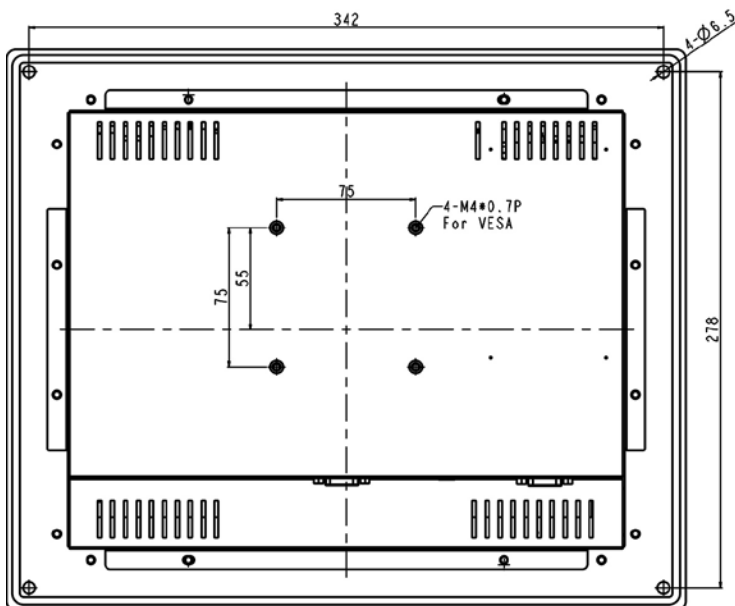

CUTOUT DIM.