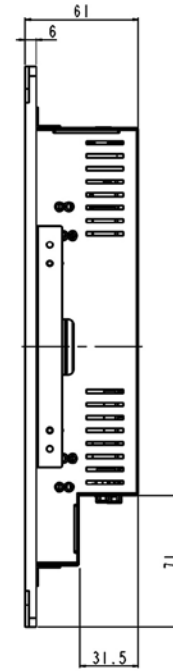

Rugged Completely Sealed IP65/NEMA4 Flush Mount LCD Monitor

Specification:

Panel	Cell Type / Glass Surface	TFT LCD / Black Anti-Glare, low reflection coating	
	Aspect Ratio / Size	4 : 3 / 12.1" viewable diagonal area	
	Active Area / Pixel Pitch	245.8(H) x 184.3(V) mm / 0.24(H) x 0.24(V) mm	
	Native Resolution / Colors	1024(H) x 768(V) / 16.2 M	
	Brightness / Contrast	350 cd/m ² (typ) / 550 : 1	
	Response Time	≤ 25 ms	
	Viewing Angle (typical)	H. 160o (- 80o ~ + 80o) , V. 140o(- 70o ~ + 70o)	
	Light Source	LED backlight, Long life, 35,000 hrs (typ)	
Input Sources	PC System	Signal	Analog RGB (0.7/1.0 V _{p-p} , 75 ohms)
		Sync	Separate Sync, Composite Sync, Sync On Green
		Frequency	F _h : 30 - 82Khz , F _v : 50 -75Hz
	Audio System	2W speaker x 2	
Input Terminals	1 x VGA (15 Pin Female D-Sub) , 1 x PC Audio (Stereo Headphone Jack) , 1 x DC Power Plug		
Convenient Features	Auto Calibration , Back Light Adjustment , Plug&Play (VESA DDC/CI, DDC 2B)		
	OSD Multi-Languages , Wall Mount Ready (VESA Dimension - please refer to Drawing)		
Power	External AC-to-12VDC power adapter with universal / Auto-Sensing, AC 90 to 260V, 50 / 60 Hz		
Power Consumption	Operation / Power Saving	23.75 watt , < 2 watt (Support DPMS)	
Operating Condition	Temperature / Humidity	0°C ~ 50°C (32°F ~ 122°F) , 10% ~ 90% (no condensation)	
Storage Condition	Temperature / Humidity	- 20°C ~ 60°C (- 4°F ~ 140°F) , 10% ~ 90% (no condensation)	
Certification		FCC , CE	
Dimensions	Physical	Please refer to Drawing	
	Carton	W x H x D = TBD	
Weight	N.W. / G.W.	3.5 Kgs / 4.5 Kgs	
Container Loaded	20ft / 40ft / 40ft HQ	TBD (Sets , By pallet)	

Mechanical Drawing:

TOP VIEW

CUTOUT DIM.

LCD Options:

**LED Backlight Options**

Introducing LED backlight options for monitors for energy efficiency and a brighter screen.

**VIDEO Input Options:**

For Video inputs options: