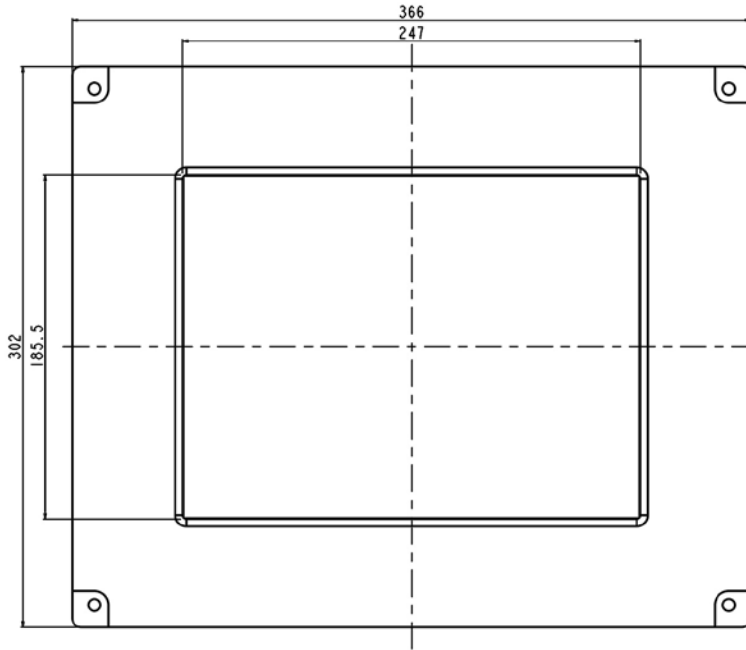

CUTOUT DIM.