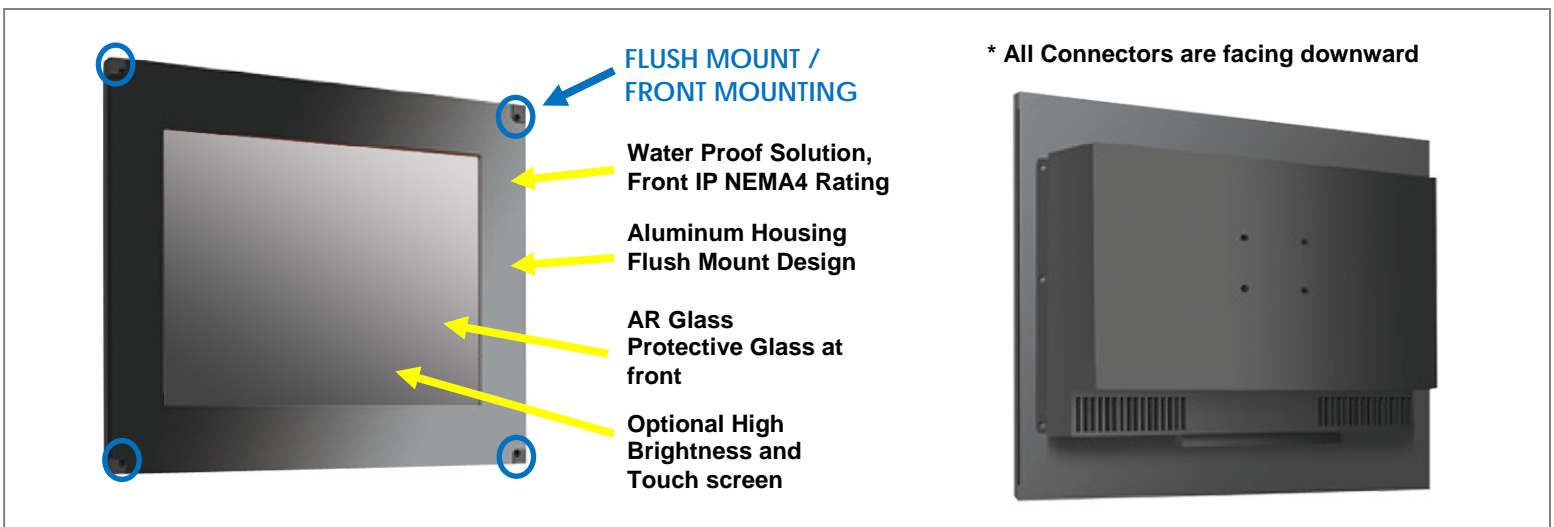

Rugged Completely Sealed IP65/NEMA4 Flush Mount LCD Monitor

Specification:

Panel	Cell Type / Glass Surface	TFT LCD / Black Anti-Glare, low reflection coating	
	Aspect Ratio / Size	4 : 3 / 12.1" viewable diagonal area	
	Active Area / Pixel Pitch	245.8(H) x 184.3(V) mm / 0.24(H) x 0.24(V) mm	
	Native Resolution / Colors	1024(H) x 768(V) / 16.2 M	
	Brightness / Contrast	350 cd/m ² (typ) / 550 : 1	
	Response Time	≤ 25 ms	
	Viewing Angle (typical)	H. 160o (- 80o ~ + 80o) , V. 140o(- 70o ~ + 70o)	
	Light Source	LED backlight, Long life, 35,000 hrs (typ)	
Input Sources	PC System	Signal	Analog RGB (0.7/1.0 V _{p-p} , 75 ohms)
		Sync	Separate Sync, Composite Sync, Sync On Green
		Frequency	F _h : 30 - 82Khz , F _v : 50 -75Hz
	Audio System	2W speaker x 2	
Input Terminals	1 x VGA (15 Pin Female D-Sub) , 1 x PC Audio (Stereo Headphone Jack) , 1 x DC Power Plug		
Convenient Features	Auto Calibration , Back Light Adjustment , Plug&Play (VESA DDC/CI, DDC 2B)		
	OSD Multi-Languages , Wall Mount Ready (VESA Dimension - please refer to Drawing)		
Power	External AC-to-12VDC power adapter with universal / Auto-Sensing, AC 90 to 260V, 50 / 60 Hz		
Power Consumption	Operation / Power Saving	23.75 watt , < 2 watt (Support DPMS)	
Operating Condition	Temperature / Humidity	0°C ~ 50°C (32°F ~ 122°F) , 10% ~ 90% (no condensation)	
Storage Condition	Temperature / Humidity	- 20°C ~ 60°C (- 4°F ~ 140°F) , 10% ~ 90% (no condensation)	
Certification		FCC , CE	
Dimensions	Physical	Please refer to Drawing	
	Carton	W x H x D = TBD	
Weight	N.W. / G.W.	3.5 Kgs / 4.5 Kgs	
Container Loaded	20ft / 40ft / 40ft HQ	TBD (Sets , By pallet)	