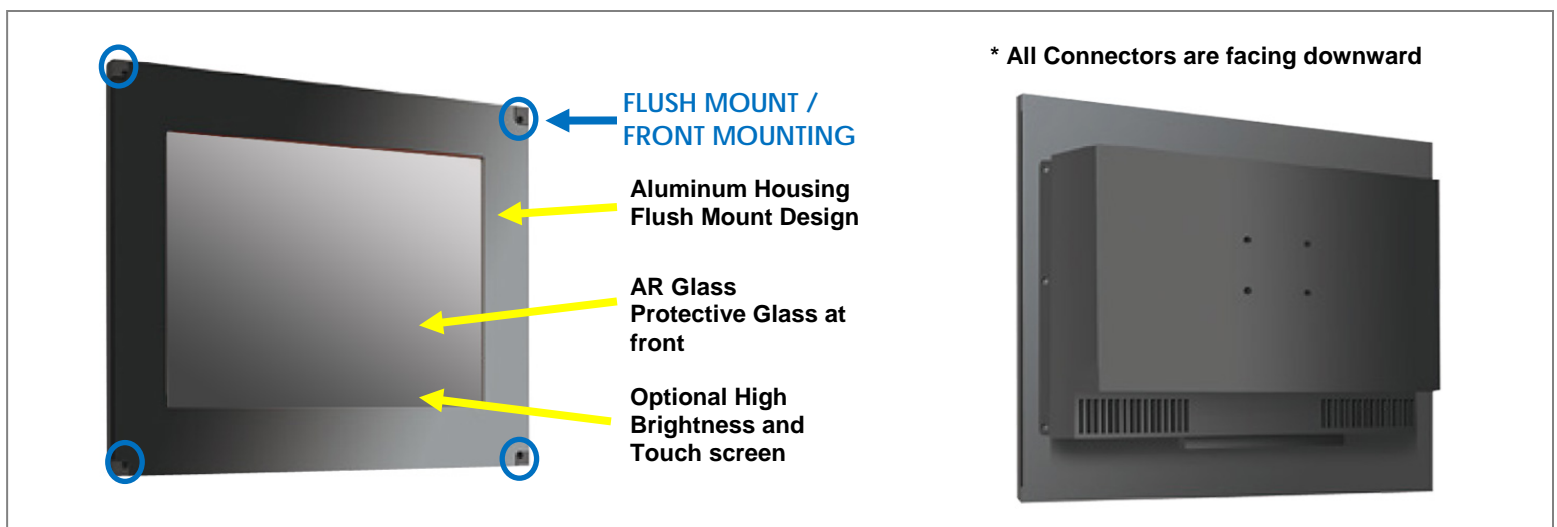

Industrial Rugged Flush Mount LCD Monitor

i-Tech Company LLC
TOLL FREE: (888) 483-2418 • EMAIL: info@itechlcd.com • WEB: www.iTechLCD.com

Specification:

Panel	Cell Type / Glass Surface	TFT LCD / Black Anti-Glare, low reflection coating	
	Aspect Ratio / Size	4 : 3 / 12.1" viewable diagonal area	
	Active Area / Pixel Pitch	245.8(H) x 184.3(V) mm / 0.24(H) x 0.24(V) mm	
	Native Resolution / Colors	1024(H) x 768(V) / 16.2 M	
	Brightness / Contrast	1000 cd/m ² (typ) / 550 : 1	
	Response Time	≤ 25 ms	
	Viewing Angle (typical)	H. 160o (- 80o ~ + 80o) , V. 140o(- 70o ~ + 70o)	
	Light Source	LED backlight, Long life, 35,000 hrs (typ)	
Input Sources	PC System	Signal	Analog RGB (0.7/1.0 V _{p-p} , 75 ohms)
		Sync	Separate Sync, Composite Sync, Sync On Green
		Frequency	F _h : 30 - 82Khz , F _v : 50 -75Hz
	Audio System	2W speaker x 2	
Input Terminals	1 x VGA (15 Pin Female D-Sub) , 1 x PC Audio (Stereo Headphone Jack) , 1 x DC Power Plug		
Convenient Features	Auto Calibration , Back Light Adjustment , Plug&Play (VESA DDC/CI, DDC 2B)		
	OSD Multi-Languages , Wall Mount Ready (VESA Dimension - please refer to Drawing)		
Power	External AC-to-12VDC power adapter with universal / Auto-Sensing, AC 90 to 260V, 50 / 60 Hz		
Power Consumption	Operation / Power Saving	24 watt , < 2 watt (Support DPMS)	
Operating Condition	Temperature / Humidity	0°C ~ 50°C (32°F ~ 122°F) , 10% ~ 90% (no condensation)	
Storage Condition	Temperature / Humidity	- 20°C ~ 60°C (- 4°F ~ 140°F) , 10% ~ 90% (no condensation)	
Certification	FCC , CE		
Dimensions	Physical	Please refer to Drawing	
	Carton	W x H x D = TBD	
Weight	N.W. / G.W.	3.5 Kgs / 4.5 Kgs	
Container Loaded	20ft / 40ft / 40ft HQ	TBD (Sets , By pallet)	