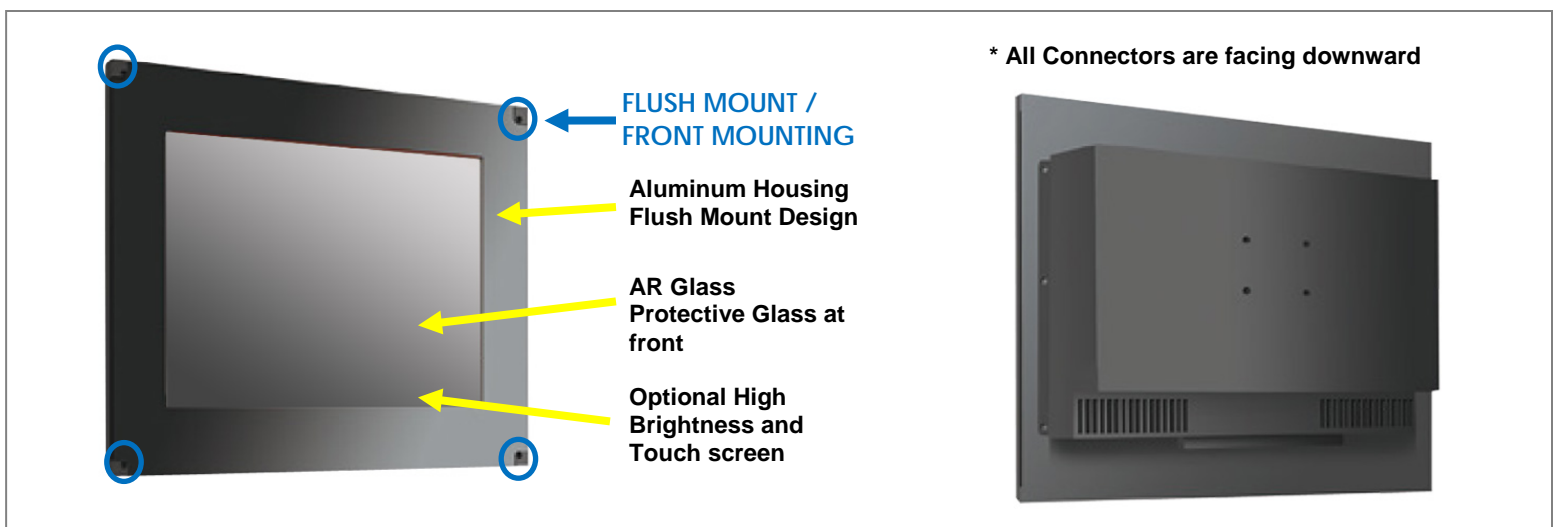

Industrial Rugged Flush Mount LCD Monitor

i-Tech Company LLC
TOLL FREE: (888) 483-2418 • EMAIL: info@itechlcd.com • WEB: www.iTechLCD.com

Specification:

Panel	Cell Type / Glass Surface	TFT LCD / Black Anti-Glare, low reflection coating	
	Aspect Ratio / Size	4 : 3 / 12.1" viewable diagonal area	
	Active Area / Pixel Pitch	246.0(H) x 184.5(V) mm / 0.3075(H) x 0.3075(V) mm	
	Native Resolution / Colors	800(H) x 600(V) / 262 K	
	Brightness / Contrast	1000 cd/m ² (typ) / 600 : 1	
	Response Time	≤ 35 ms	
	Viewing Angle (typical)	H. 140o (- 70o ~ + 70o) , V. 120o(- 60o ~ + 60o)	
	Light Source	LED backlight, Long life, 35,000 hrs (typ)	
Input Sources	PC System	Signal	Analog RGB (0.7/1.0 V _{p-p} , 75 ohms)
		Sync	Separate Sync, Composite Sync, Sync On Green
		Frequency	F _h : 30 - 82Khz , F _v : 50 -75Hz
	Audio System	2W speaker x 2	
Input Terminals	1 x VGA (15 Pin Female D-Sub) , 1 x PC Audio (Stereo Headphone Jack) , 1 x DC Power Plug		
Convenient Features	Auto Calibration , Back Light Adjustment , Plug&Play (VESA DDC/CI, DDC 2B)		
	OSD Multi-Languages , Wall Mount Ready (VESA Dimension - please refer to Drawing)		
Power	External AC-to-12VDC power adapter with universal / Auto-Sensing, AC 90 to 260V, 50 / 60 Hz		
Power Consumption	Operation / Power Saving	22 watt , < 2 watt (Support DPMS)	
Operating Condition	Temperature / Humidity	0°C ~ 50°C (32°F ~ 122°F) , 10% ~ 90% (no condensation)	
Storage Condition	Temperature / Humidity	- 20°C ~ 60°C (- 4°F ~ 140°F) , 10% ~ 90% (no condensation)	
Certification	FCC , CE		
Dimensions	Physical	Please refer to Drawing	
	Carton	W x H x D = TBD	
Weight	N.W. / G.W.	3.5 Kgs / 4.5 Kgs	
Container Loaded	20ft / 40ft / 40ft HQ	TBD (Sets , By pallet)	