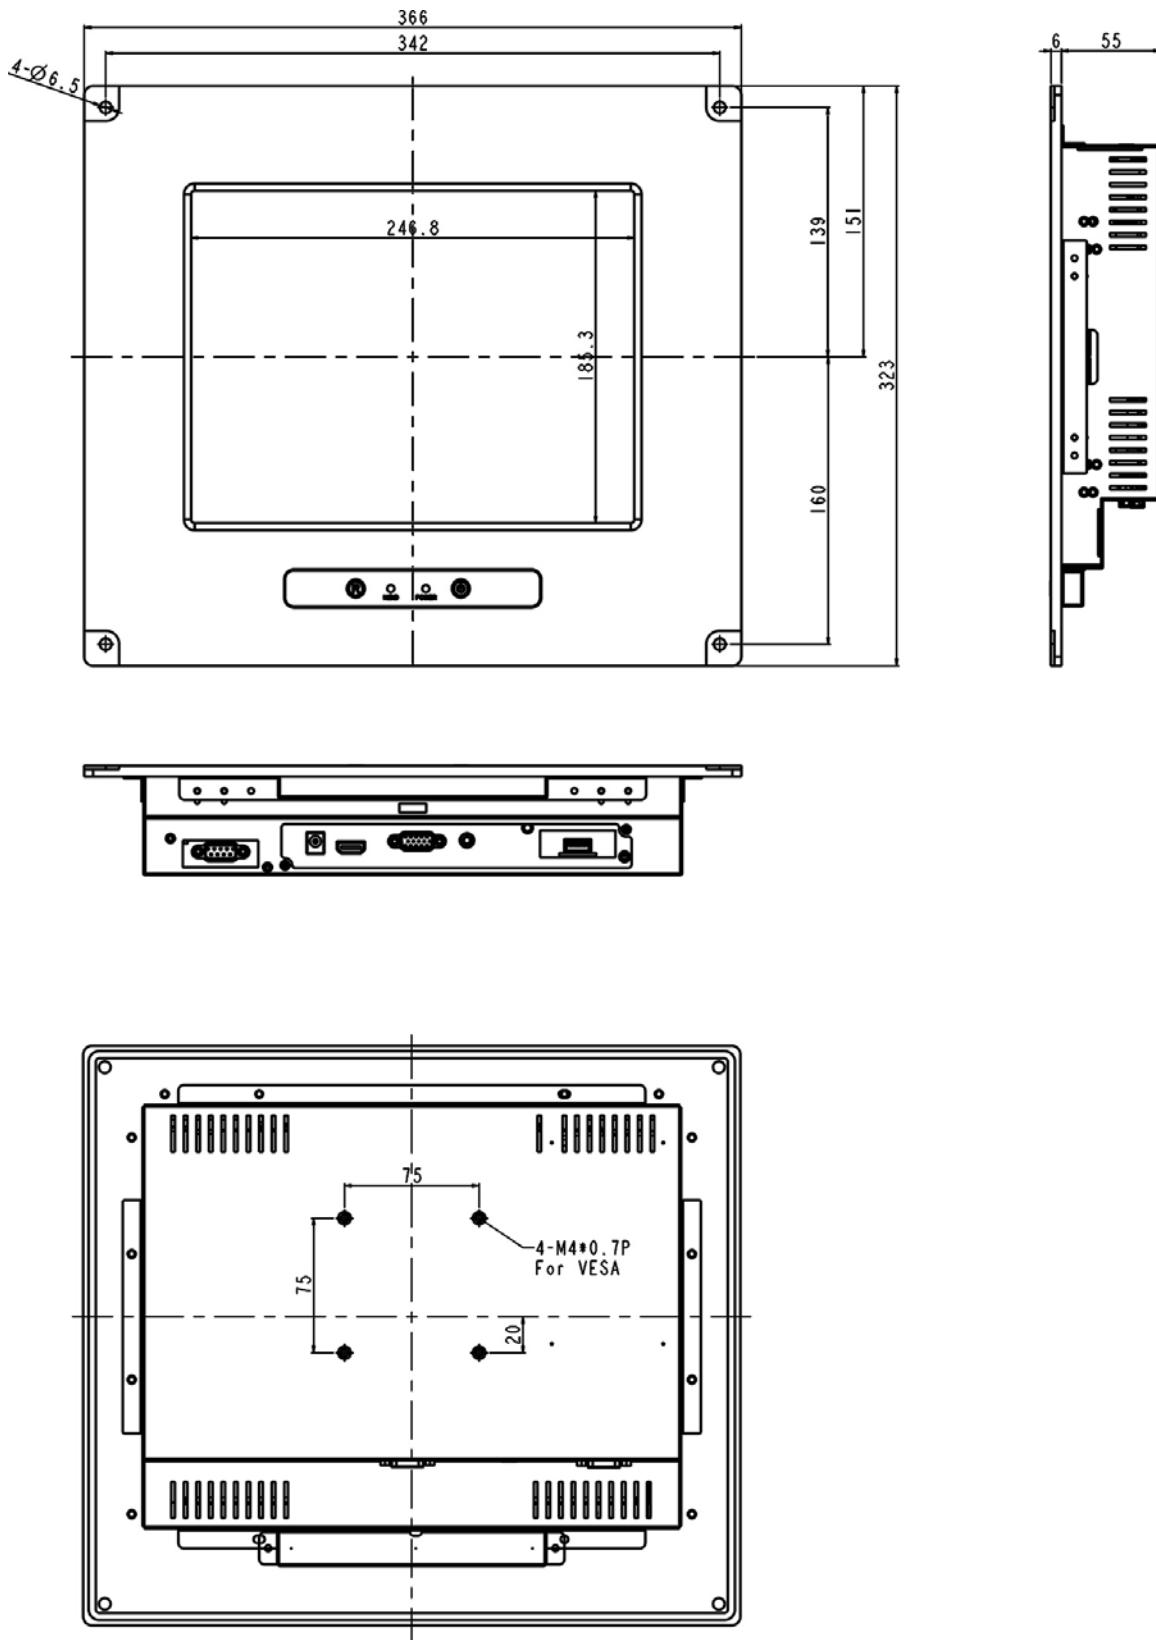

Mechanical Drawing: