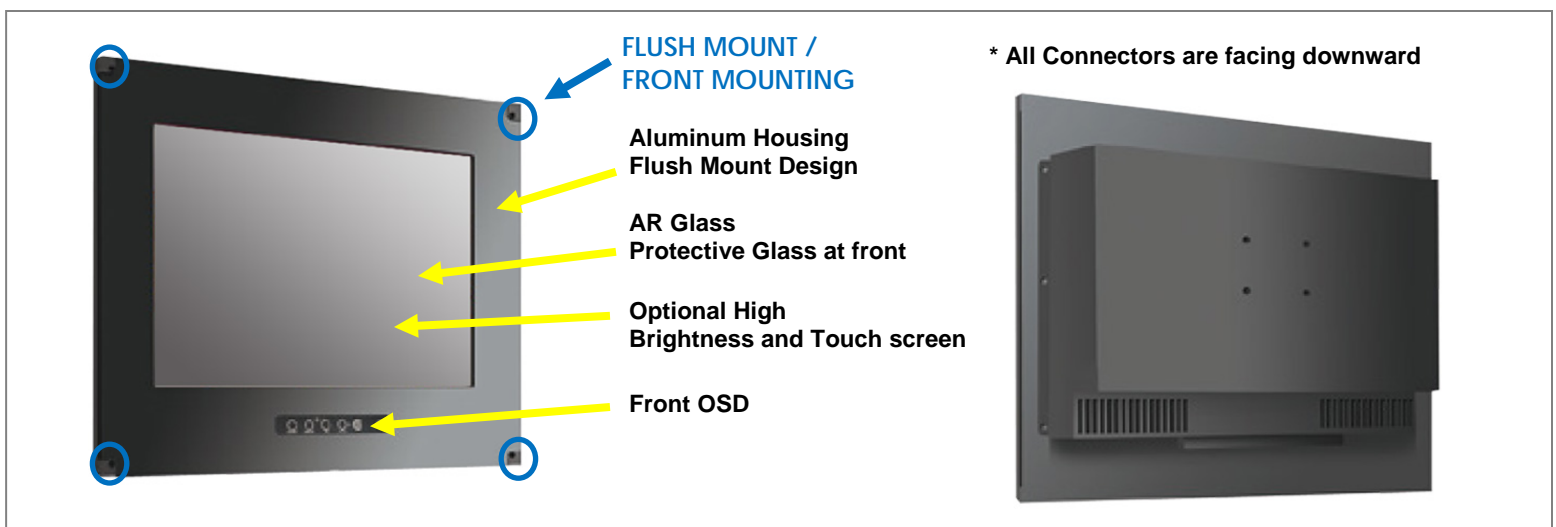

## Features:

- Modular mechanism design provides flexible product configuration and easy maintenance.
- Optional to built-in touch screen for interactive application.
- Available with auto-brightness sensor offers application in day and night.
- Complete custom design/solution for OEM customers

## Specification:

<b>Panel</b>	Cell Type / Glass Surface	TFT LCD / Black Anti-Glare, low reflection coating	
	Aspect Ratio / Size	4 : 3 / 12.1" viewable diagonal area	
	Active Area / Pixel Pitch	246.0(H) x 184.5(V) mm / 0.3075(H) x 0.3075(V) mm	
	Native Resolution / Colors	800(H) x 600(V) / 262 K	
	Brightness / Contrast	450 cd/m <sup>2</sup> (typ) / 800 : 1	
	Response Time	≤ 35 ms	
	Viewing Angle (typical)	H. 178o (- 89o ~ + 89o) , V. 178o(- 89o ~ + 89o)	
	Light Source	LED backlight, Long life, 35,000 hrs (typ)	
<b>Input Sources</b>	PC System	Signal	Analog RGB (0.7/1.0 V <sub>p-p</sub> , 75 ohms)
		Sync	Separate Sync, Composite Sync, Sync On Green
		Frequency	F <sub>h</sub> : 30 - 82Khz , F <sub>v</sub> : 50 -75Hz
	Audio System	2W speaker x 2	
<b>Input Terminals</b>	1 x VGA (15 Pin Female D-Sub) , 1 x PC Audio (Stereo Headphone Jack) , 1 x DC Power Plug		
<b>Convenient Features</b>	Auto Calibration , Back Light Adjustment , Plug&Play (VESA DDC/CI, DDC 2B)		
	OSD Multi-Languages , Wall Mount Ready (VESA Dimension - please refer to Drawing)		
<b>Power</b>	External AC-to-12VDC power adapter with universal / Auto-Sensing, AC 90 to 260V, 50 / 60 Hz		
<b>Power Consumption</b>	Operation / Power Saving	21.9 watt , < 2 watt (Support DPMS)	
<b>Operating Condition</b>	Temperature / Humidity	-30°C ~ 70°C (-22°F ~ 158°F) , 10% ~ 90% (no condensation)	
<b>Storage Condition</b>	Temperature / Humidity	-30°C ~ 80°C (-22°F ~ 176°F) , 10% ~ 90% (no condensation)	
<b>Certification</b>		FCC , CE	
<b>Dimensions</b>	Physical	Please refer to Drawing	
	Carton	W x H x D = TBD	
<b>Weight</b>	N.W. / G.W.	3.5 Kgs / 4.5 Kgs	
<b>Container Loaded</b>	20ft / 40ft / 40ft HQ	TBD (Sets , By pallet)	